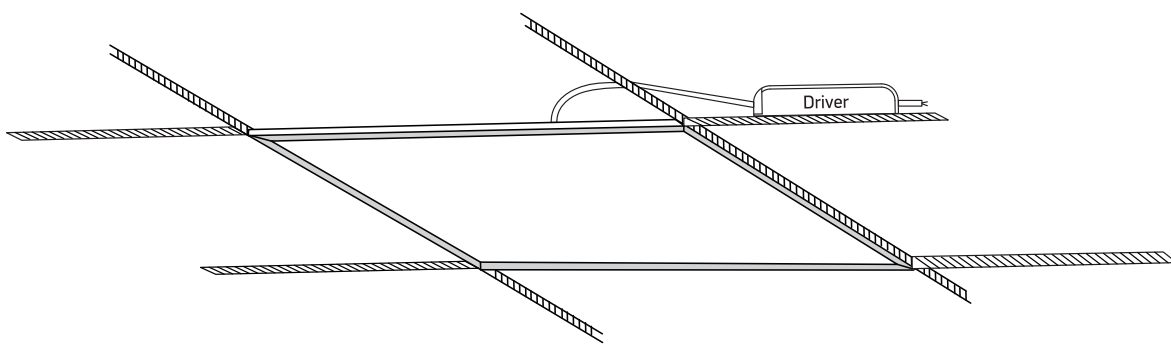

INSTALLATION MANUAL

50148AU

ecopanel

UGR19

1200mA | SMD 2835 | 48W | IP20 | Aluminium

D A Germany / Austria

Requires 1200mA driver.
Optional suspension kit.
Order code 050017.

80
CRI

one
LIGHT

A

Recessed fitting for 620x620mm T-rail false ceilings.

B

Ceiling mount suspended applications using optional kit 050017.

Warnings:

1. Make sure that the product is installed properly before connecting to electricity.
2. Do not cover the fitting.
3. Maintenance and installation should only be carried out by a professional electrician.