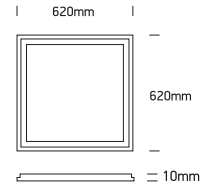

INSTALLATION MANUAL

50148AU

ecopanel

UGR19

1200mA | SMD 2835 | 48W | IP20 | Aluminium

D A Germany / Austria

Requires 1200mA driver.
Optional suspension kit.
Order code 050017.

80
CRI

one
LIGHT

A

Recessed fitting for 620x620mm T-rail false ceilings.

B

Ceiling mount suspended applications using optional kit 050017.

Warnings:

1. Make sure that the product is installed properly before connecting to electricity.
2. Do not cover the fitting.
3. Maintenance and installation should only be carried out by a professional electrician.