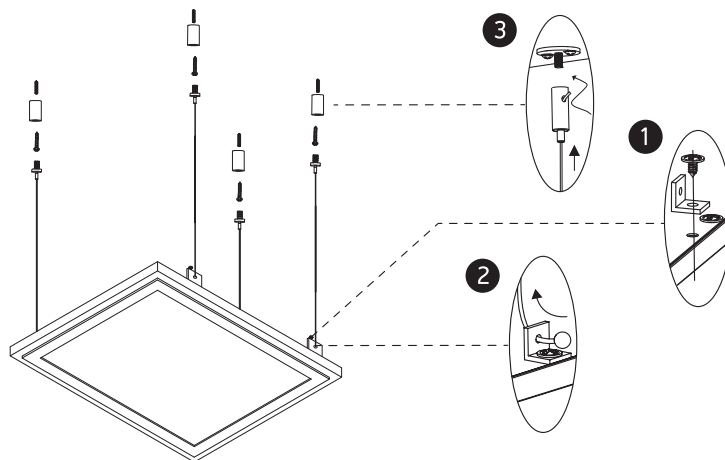

INSTALLATION MANUAL

50148AU

ecopanel

UGR19

1200mA | SMD 2835 | 48W | IP20 | Aluminium

D A Germany / Austria

Requires 1200mA driver.
Optional suspension kit.
Order code 050017.

80
CRI

one
LIGHT

A

Recessed fitting for 620x620mm T-rail false ceilings.

B

Ceiling mount suspended applications using optional kit 050017.

Warnings:

1. Make sure that the product is installed properly before connecting to electricity.
2. Do not cover the fitting.
3. Maintenance and installation should only be carried out by a professional electrician.