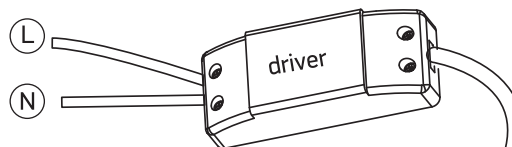

INSTALLATION MANUAL

50506B

ecolight

90
CRI

230V | COB LED | 20W | IP20 | Die cast

Complete with 500mA driver.

one
LIGHT

A

B