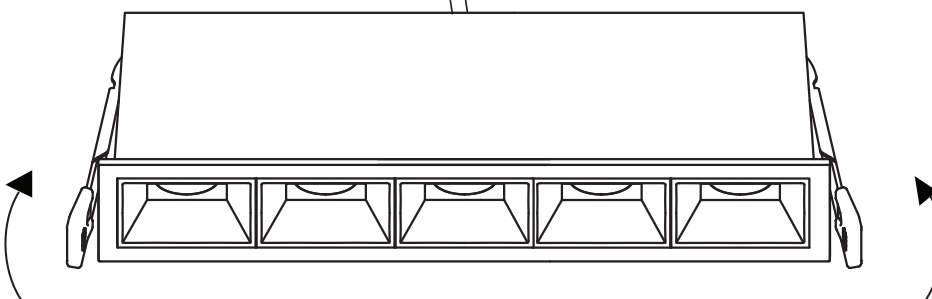

INSTALLATION MANUAL

50506B

ecolight

90
CRI

230V | COB LED | 20W | IP20 | Die cast

Complete with 500mA driver.

one
LIGHT

A

B

C

Warnings:

1. Make sure that the product is installed properly before connecting to electricity.
2. Do not cover the fitting.
3. Maintenance and installation should only be carried out by a professional electrician.