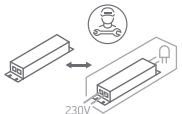

INSTALLATION MANUAL

50506B

ecolight

90
CRI

230V | COB LED | 20W | IP20 | Die cast

Complete with 500mA driver.

one
LIGHT

A