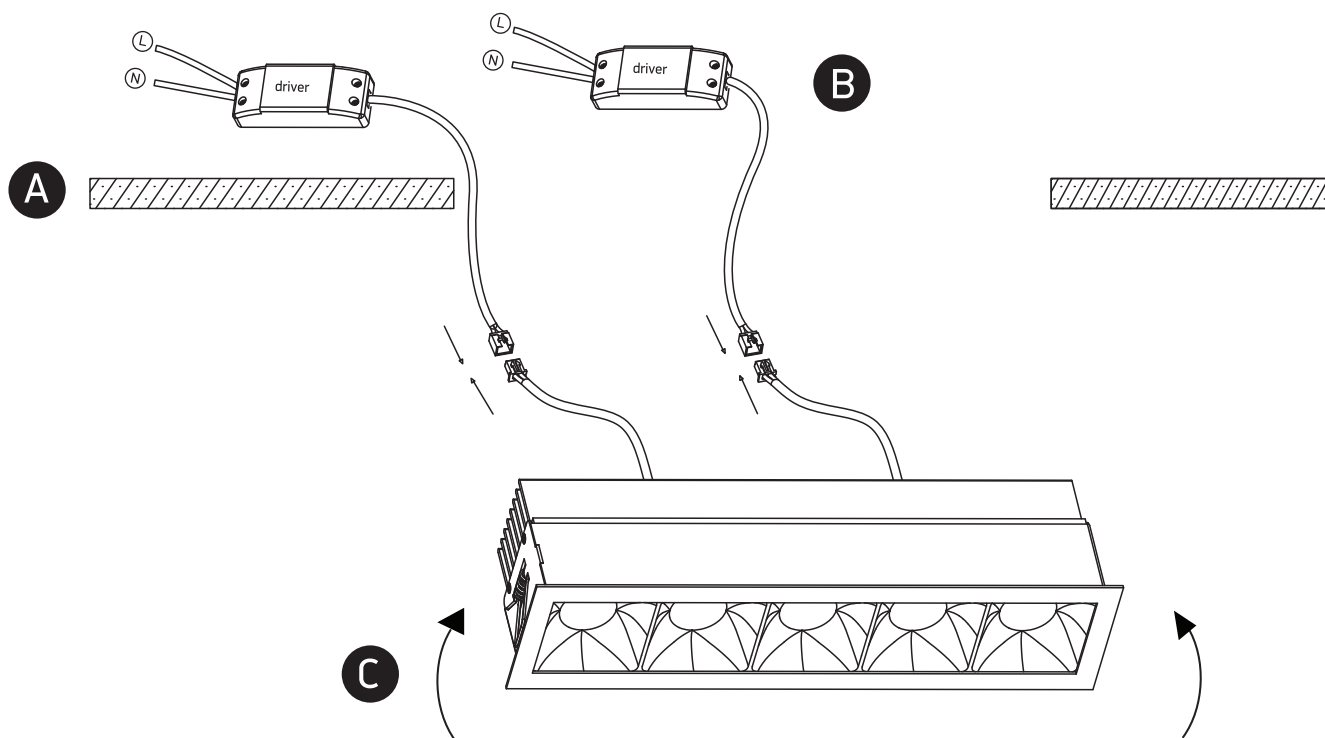

# INSTALLATION MANUAL

50507B

ecolight

90 CRI

350mA | COB LED | 5x6,5W | IP20 | Aluminium + steel

Requires 350mA drivers.

one  
LIGHT

## Warnings:

1. Make sure that the product is installed properly before connecting to electricity.
2. Do not cover the fitting.
3. Maintenance and installation should only be carried out by a professional electrician.