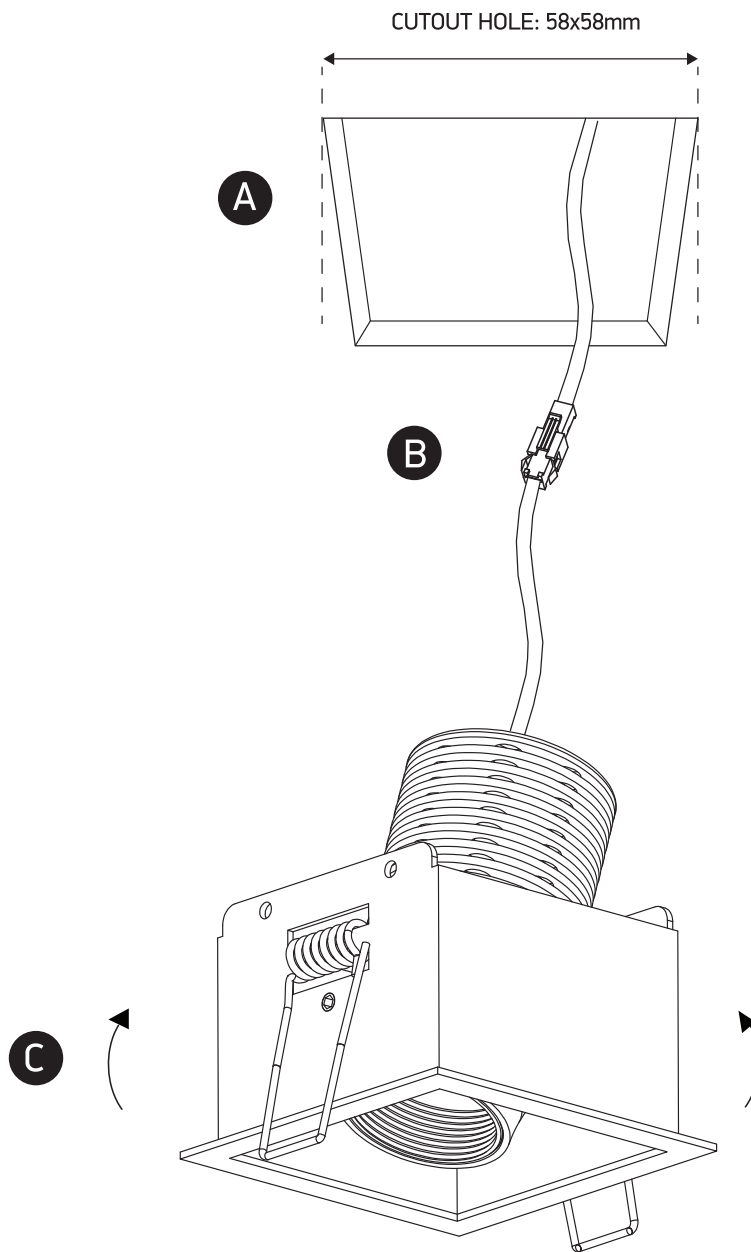

INSTALLATION MANUAL

51106M

ecolight

90
CRI

350mA | COB LED | 6W | IP20 | Die cast | Adjustable
Requires 350mA driver.

Warnings:

1. Make sure that the product is installed properly before connecting to electricity.
2. Do not cover the fitting.
3. Maintenance and installation should only be carried out by a professional electrician.