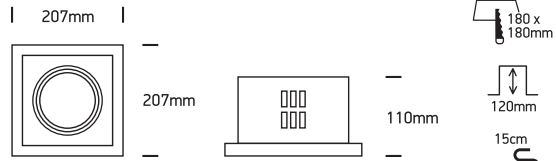

INSTALLATION MANUAL

51110

12V | AR111 | G53 | 50W | IP20 | Die cast | Adjustable

Warnings:

1. Make sure that the product is installed properly before connecting to electricity.
2. Do not cover the fitting.
3. Maintenance and installation should only be carried out by a professional electrician.