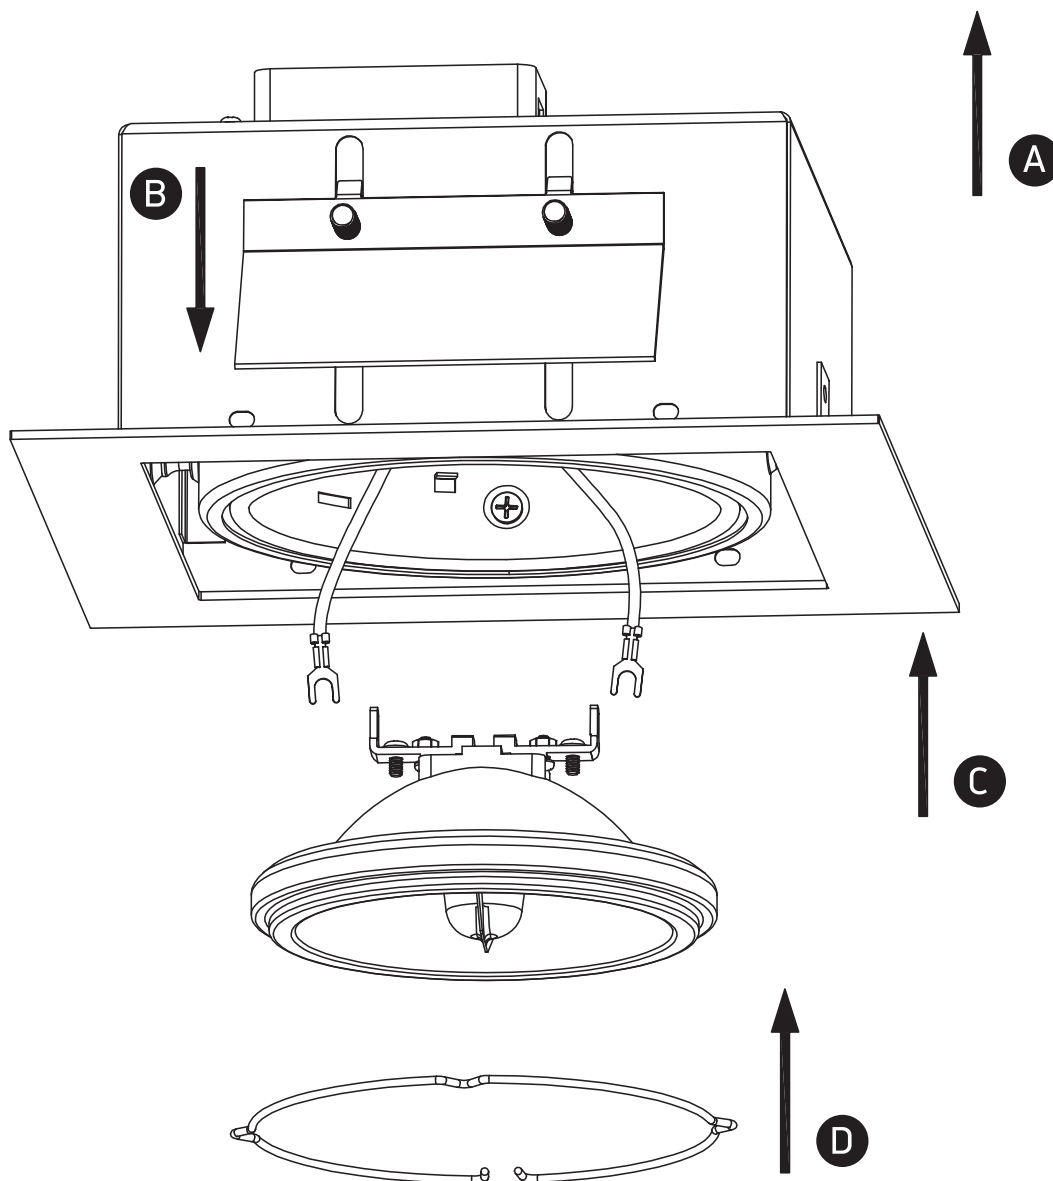

INSTALLATION MANUAL

51110

12V | AR111 | G53 | 50W | IP20 | Die cast | Adjustable

Warnings:

1. Make sure that the product is installed properly before connecting to electricity.
2. Do not cover the fitting.
3. Maintenance and installation should only be carried out by a professional electrician.