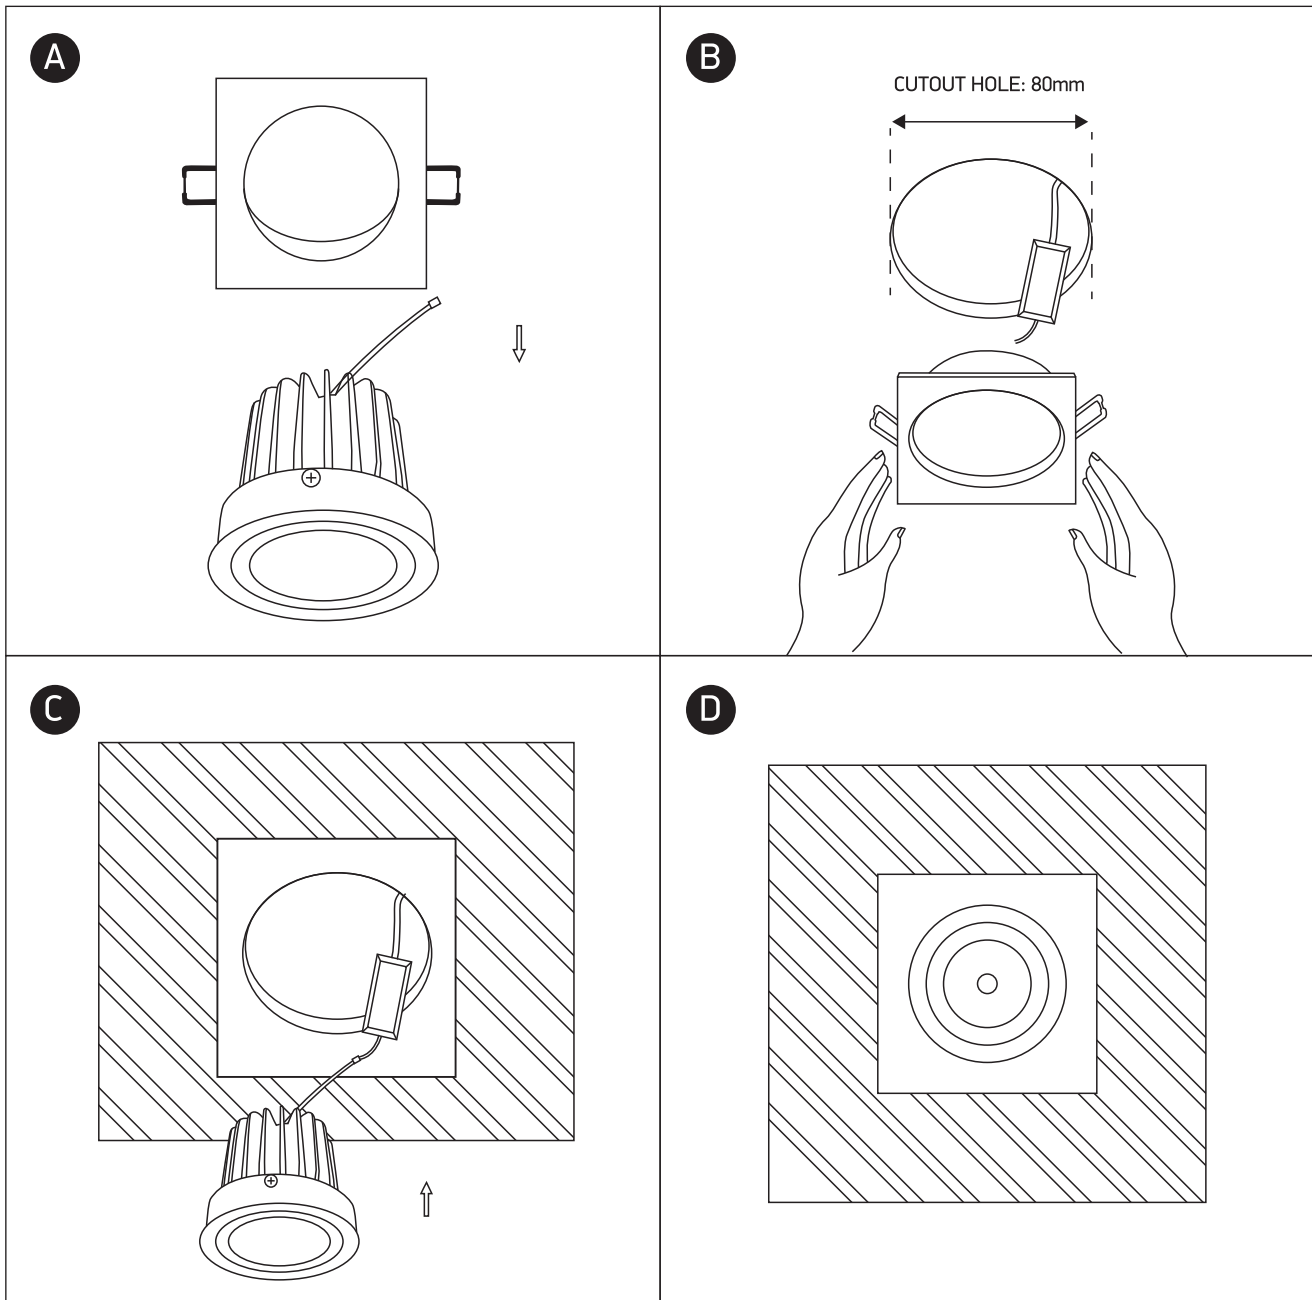

INSTALLATION MANUAL

51112

ecolight

Ra>80

700mA | 12W | IP20 | Aluminium

Requires 700mA driver.

95mm

64mm

80mm

95mm

one
LIGHT

Warnings:

1. Make sure that the product is installed properly before connecting to electricity.
2. Do not cover the fitting.
3. Maintenance and installation should only be carried out by a professional electrician.