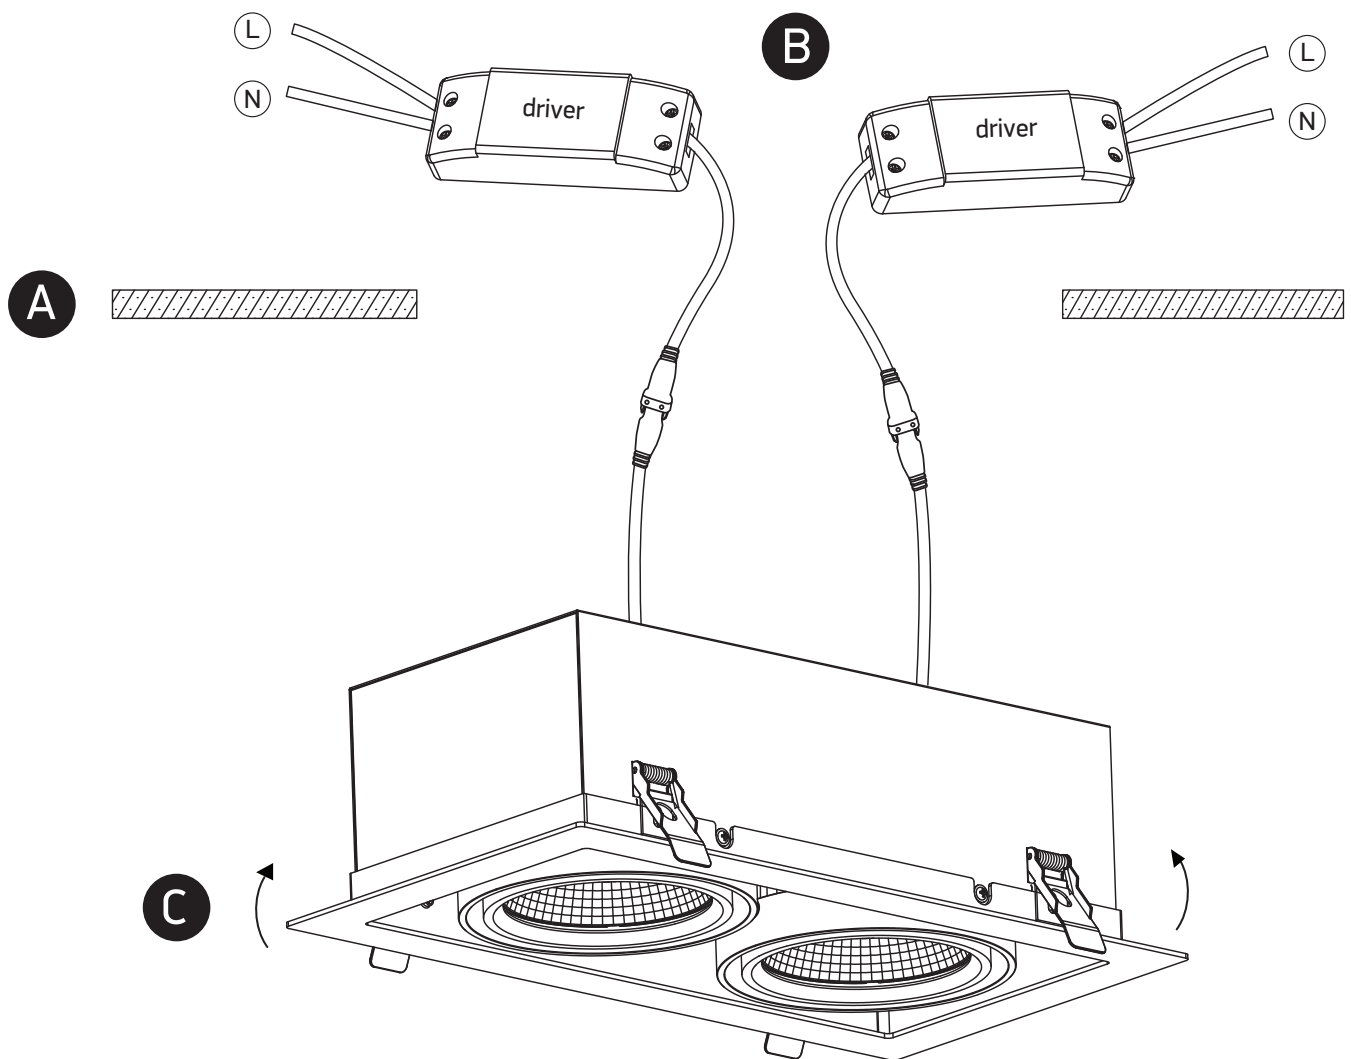

INSTALLATION MANUAL

51230

LED BUILT IN

ADJUSTABLE

90 CRI

CE EAC UK CA

RoHS COMPLIANT

NOT DIMMABLE

230V | COB LED | 2x30W | IP20 | Aluminium + metal
Complete with 750mA drivers.

Warnings:

1. Make sure that the product is installed properly before connecting to electricity.
2. Do not cover the fitting.
3. Maintenance and installation should only be carried out by a professional electrician.