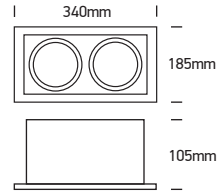

INSTALLATION MANUAL

51230

LED BUILT IN

ADJUSTABLE

90 CRI

CE EAC UK CA

RoHS COMPLIANT

NOT DIMMABLE

230V | COB LED | 2x30W | IP20 | Aluminium + metal
Complete with 750mA drivers.

Warnings:

1. Make sure that the product is installed properly before connecting to electricity.
2. Do not cover the fitting.
3. Maintenance and installation should only be carried out by a professional electrician.