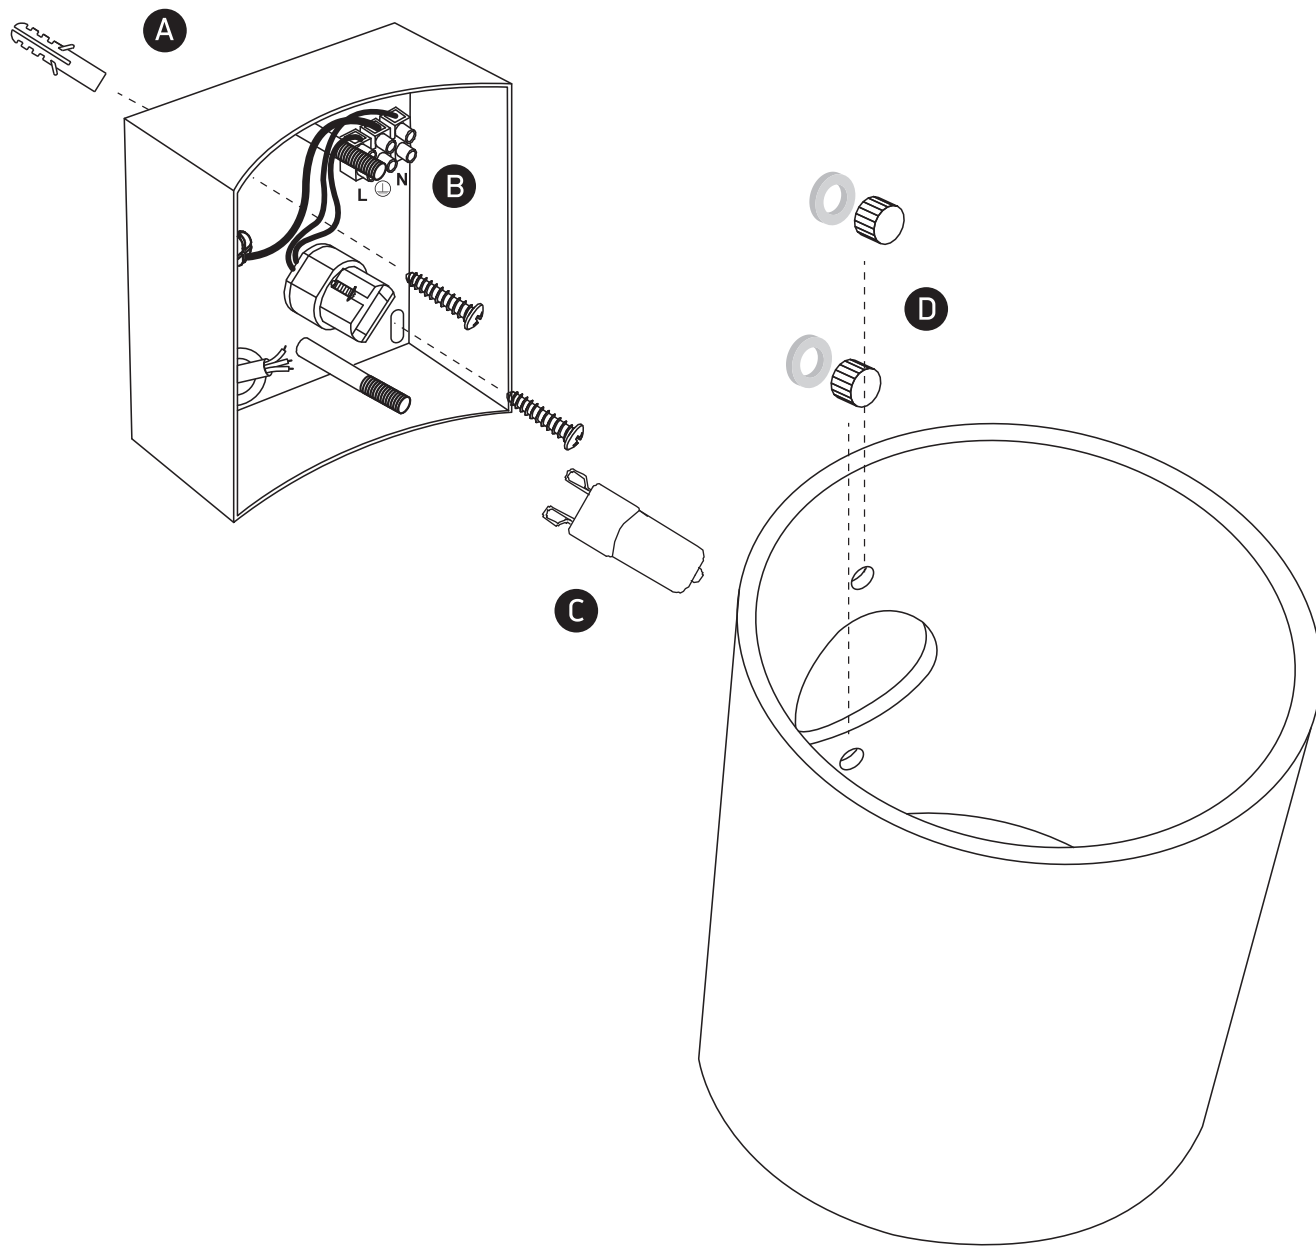

INSTALLATION MANUAL

6017

100-240V | G9 | 30W | IP20 | Aluminium

Warnings:

1. Make sure that the product is installed properly before connecting to electricity.
2. Do not cover the fitting.
3. Maintenance and installation should only be carried out by a professional electrician.