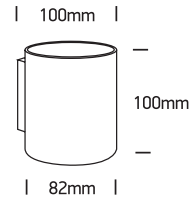

INSTALLATION MANUAL

6017

100-240V | G9 | 30W | IP20 | Aluminium

Warnings:

1. Make sure that the product is installed properly before connecting to electricity.
2. Do not cover the fitting.
3. Maintenance and installation should only be carried out by a professional electrician.