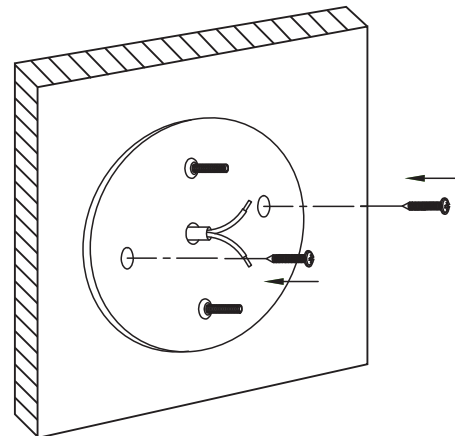

INSTALLATION MANUAL

60204

ecolight

100-240V | SMD LED | 7W | IP44 | Die cast + Mirror

Complete with 300mA driver.

one
LIGHT

A

B