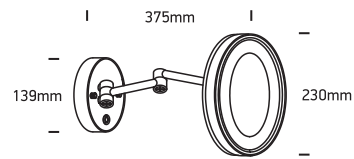

INSTALLATION MANUAL

60204

ecolight

100-240V | SMD LED | 7W | IP44 | Die cast + Mirror

Complete with 300mA driver.

one
LIGHT

A

B