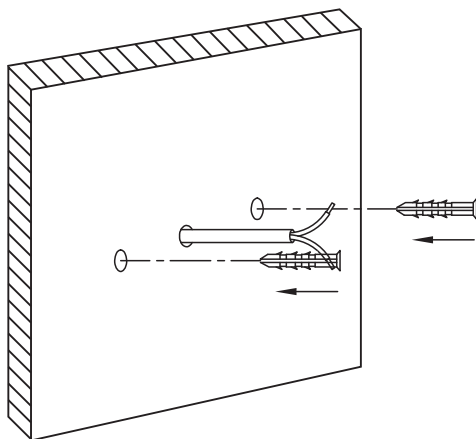

INSTALLATION MANUAL

60204

ecolight

100-240V | SMD LED | 7W | IP44 | Die cast + Mirror

Complete with 300mA driver.

one
LIGHT

A

B