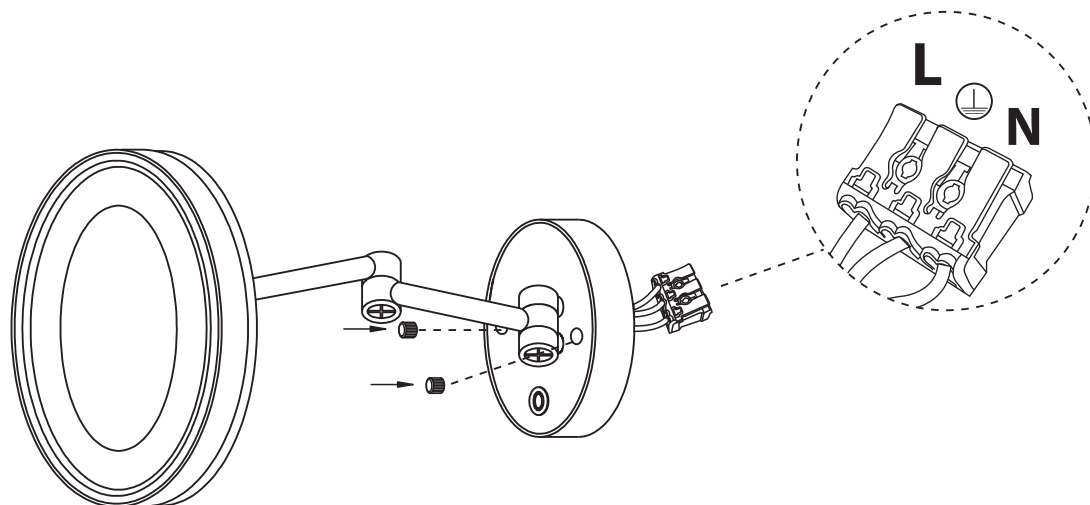

INSTALLATION MANUAL

60204

ecolight

100-240V | SMD LED | 7W | IP44 | Die cast + Mirror

Complete with 300mA driver.

one
LIGHT

A

B

C

Warnings:

1. Make sure that the product is installed properly before connecting to electricity.
2. Do not cover the fitting.
3. Maintenance and installation should only be carried out by a professional electrician.