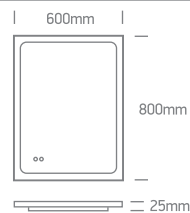

INSTALLATION MANUAL

60208A

LED
BUILT IN

CE EAC UK CA

RoHS
COMPLIANT

one
LIGHT

230V | 20W LED / 16W DEFOG | CCT adjustable | Dimmable | IP44 | Glass + aluminium frame
Complete with driver.

Warnings: