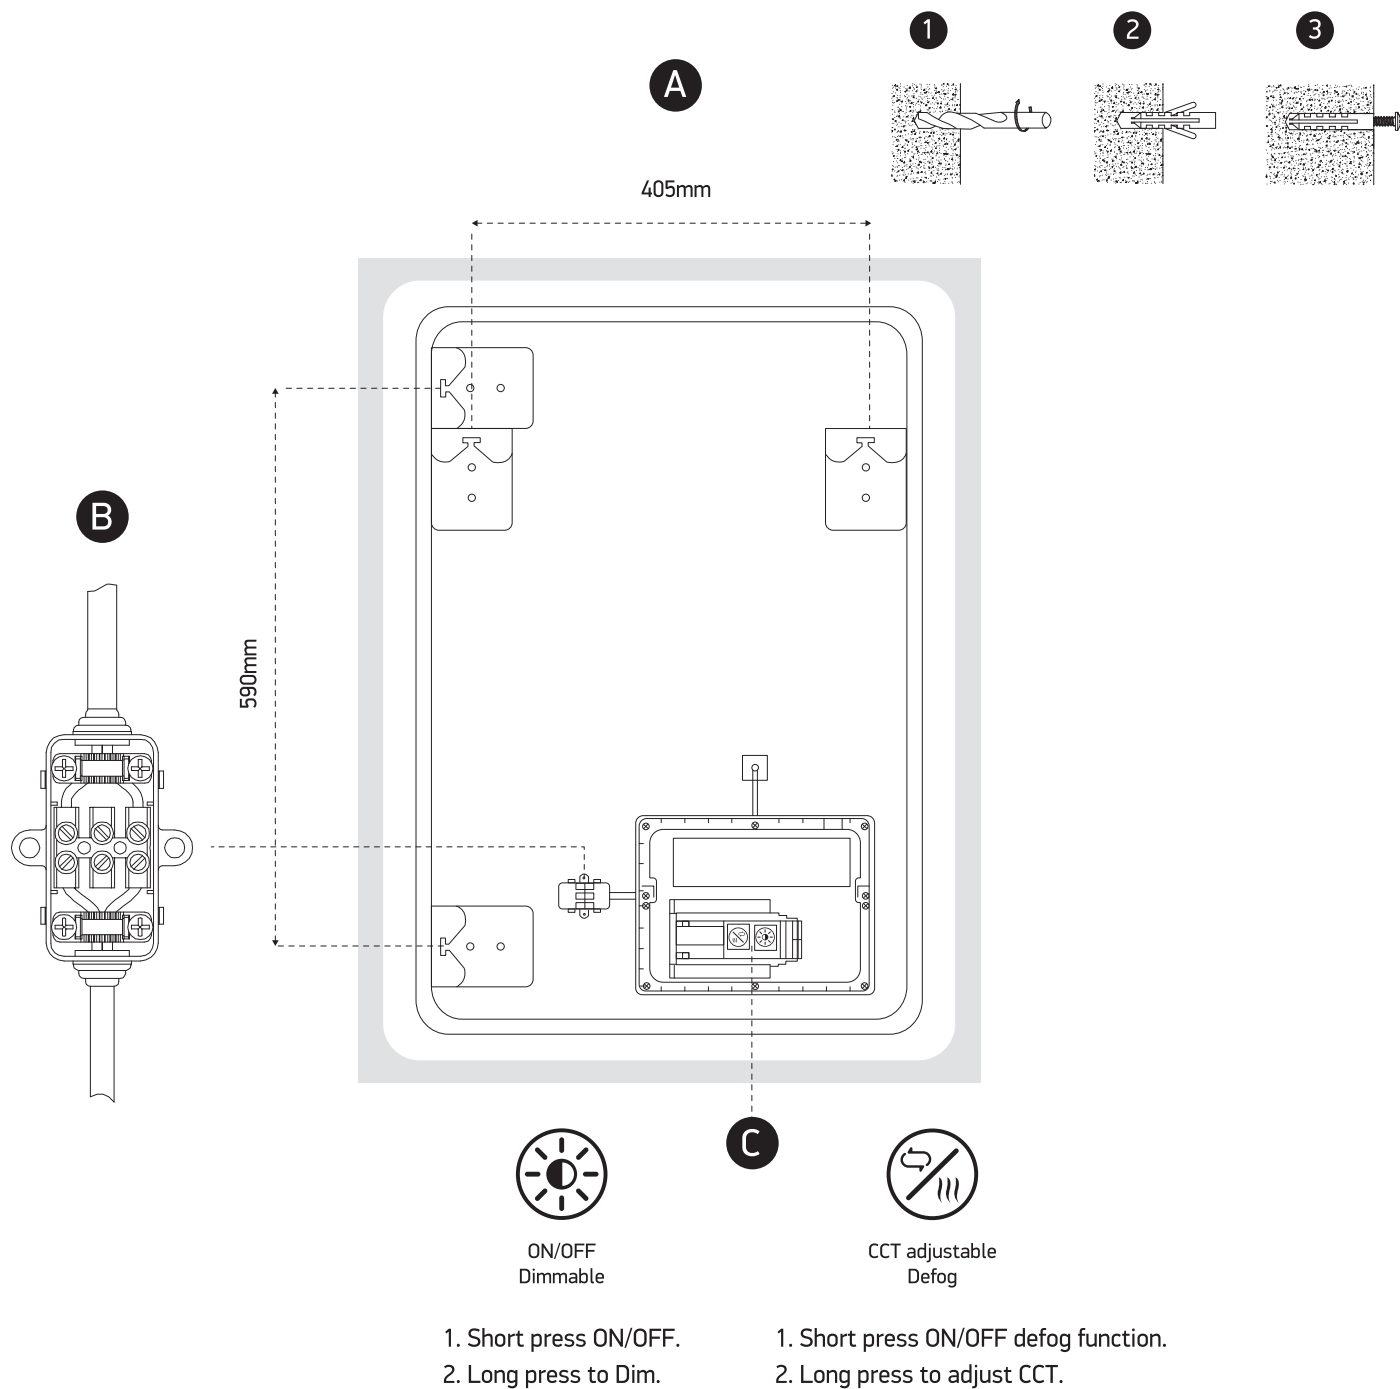

INSTALLATION MANUAL

60208A

LED
BUILT IN

CE EAC UK CA

RoHS
COMPLIANT

one
LIGHT

230V | 20W LED / 16W DEFOG | CCT adjustable | Dimmable | IP44 | Glass + aluminium frame
Complete with driver.

Warnings: