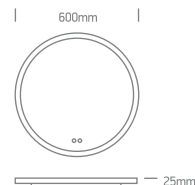

INSTALLATION MANUAL

60208

LED
BUILT IN

CE EAC UK CA

one
LIGHT

230V | 20W LED / 16W DEFOG | CCT adjustable | Dimmable | IP44 | Glass + aluminium frame
Complete with driver.

Warnings:

1. Make sure that the product is installed properly before connecting to electricity.
2. Do not cover the fitting.
3. Maintenance and installation should only be carried out by a professional electrician.