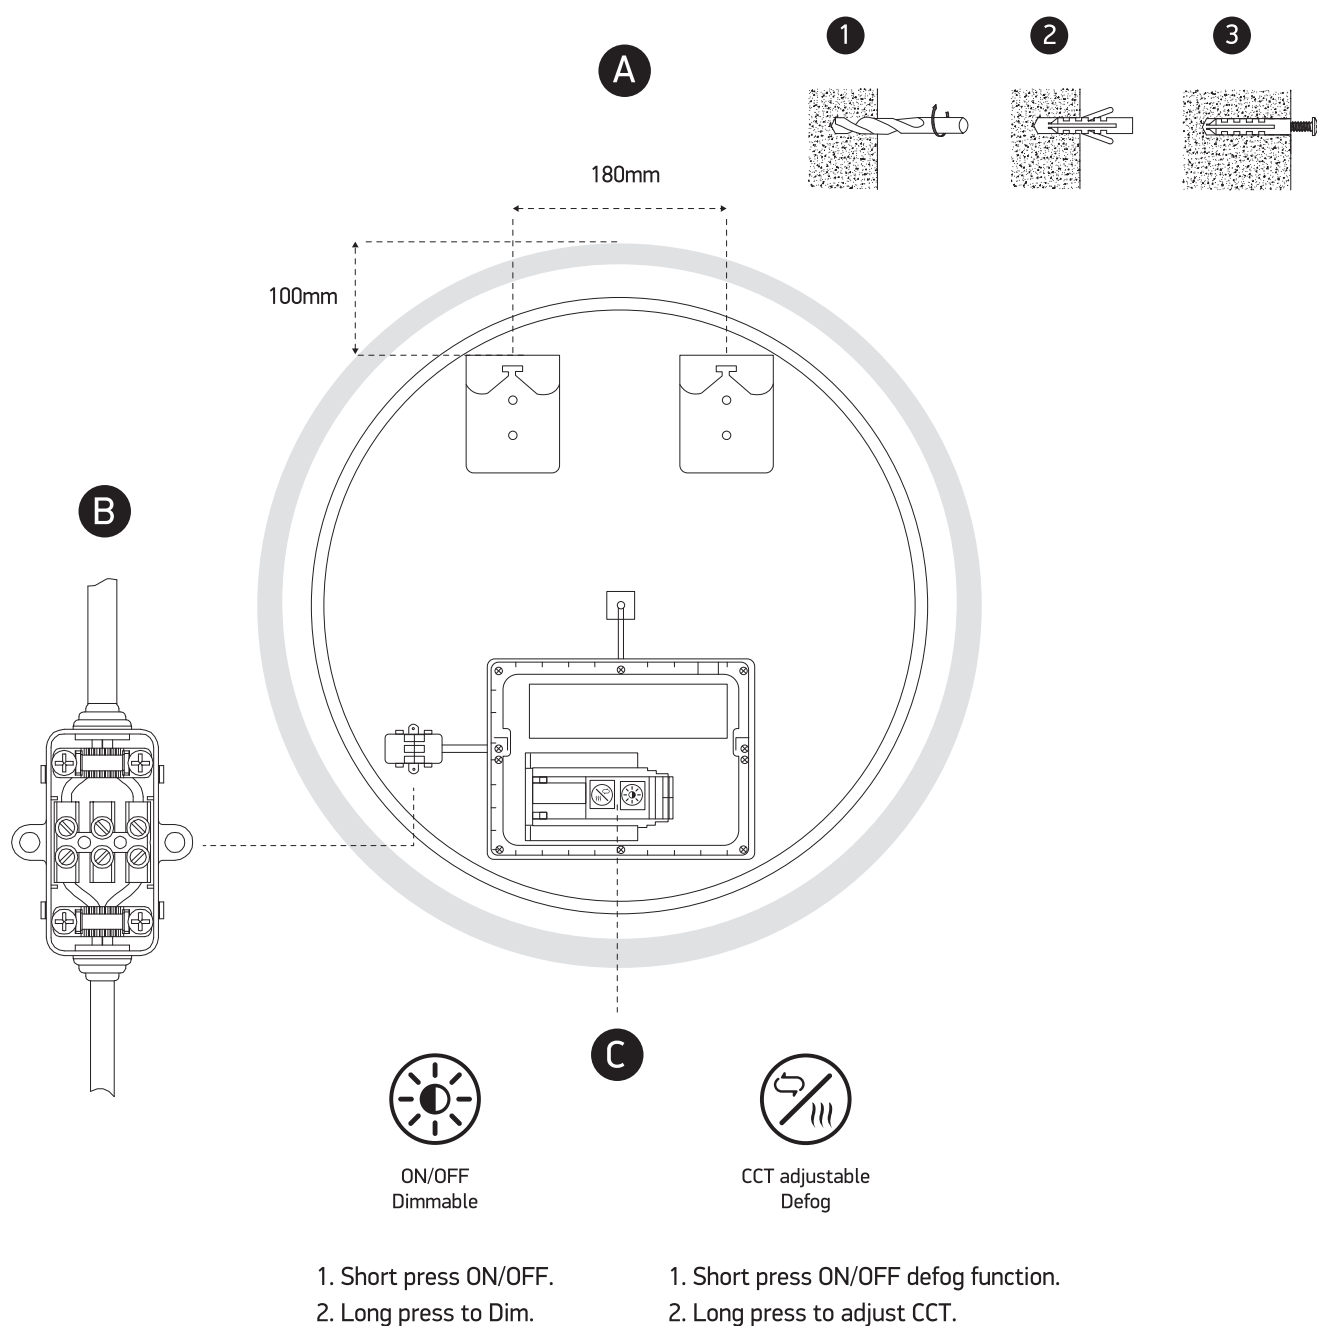

INSTALLATION MANUAL

60208

LED
BUILT IN

CE EAC UK CA

one
LIGHT

230V | 20W LED / 16W DEFOG | CCT adjustable | Dimmable | IP44 | Glass + aluminium frame
Complete with driver.

Warnings:

1. Make sure that the product is installed properly before connecting to electricity.
2. Do not cover the fitting.
3. Maintenance and installation should only be carried out by a professional electrician.