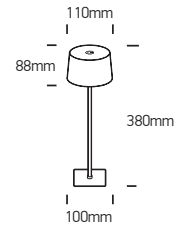

INSTALLATION MANUAL

61082/.../RGBW

3,5W | IP54 | SMD LED | Touch switch | Dimmable | Aluminium + Steel

Rechargeable USB socket.
1x5200mAh lithium battery.

80 CRI

A

Touch Switch & Memory of Brightness

Touch time < 0.5s