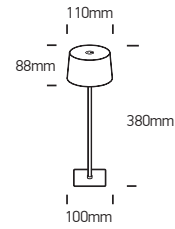

INSTALLATION MANUAL

61082

3,5W | IP54 | SMD LED | Touch switch | Dimmable | Aluminium + Steel

Rechargeable USB socket.
1x5200mAh lithium battery.

80
CRI

A

Touch Switch & Memory of Brightness

ON
OFF
Touch time < 0.5s