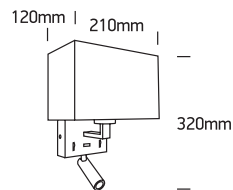

# INSTALLATION MANUAL

61120

**ecolight**

3W LED + 12W E27 | 230V | IP20 | Metal + black fabric shade | Adjustable  
Complete with 500mA driver / With 2 x ON/OFF switches and USB.