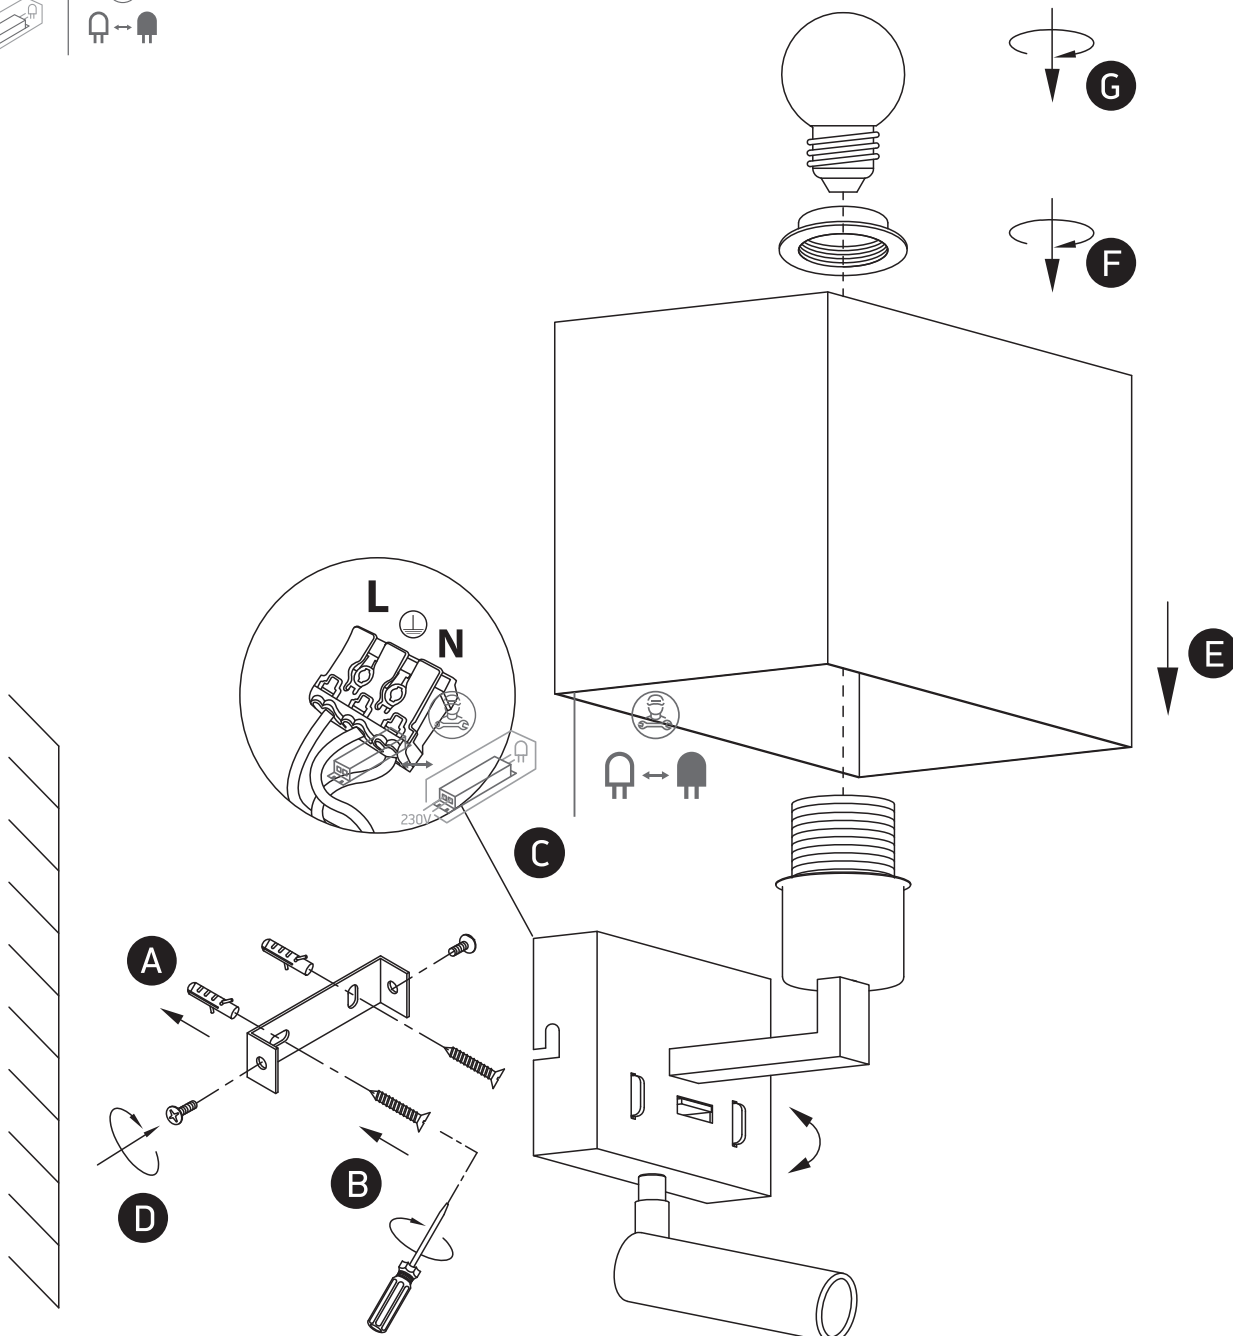

# INSTALLATION MANUAL

61120

**ecolight**

3W LED + 12W E27 | 230V | IP20 | Metal + black fabric shade | Adjustable  
Complete with 500mA driver / With 2 x ON/OFF switches and USB.

## Warnings:

1. Make sure that the product is installed properly before connecting to electricity.
2. Do not cover the fitting.
3. Maintenance and installation should only be carried out by a professional electrician.