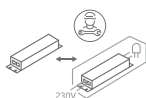

# INSTALLATION MANUAL

61120

**ecolight**

3W LED + 12W E27 | 230V | IP20 | Metal + black fabric shade | Adjustable  
Complete with 500mA driver / With 2 x ON/OFF switches and USB.