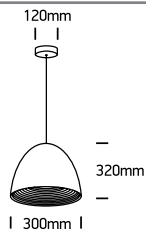

INSTALLATION MANUAL

63016A

100-240V | E27 | 20W | IP20 | Aluminium

one
LIGHT

Warnings:

1. Fix the base on the ceiling.
2. Make sure that the product is installed properly before connecting to electricity.
3. Connect the AC power cable as shown in the above diagram.
4. Do not cover the fitting.
5. Maintenance and installation should only be carried out by a professional electrician.