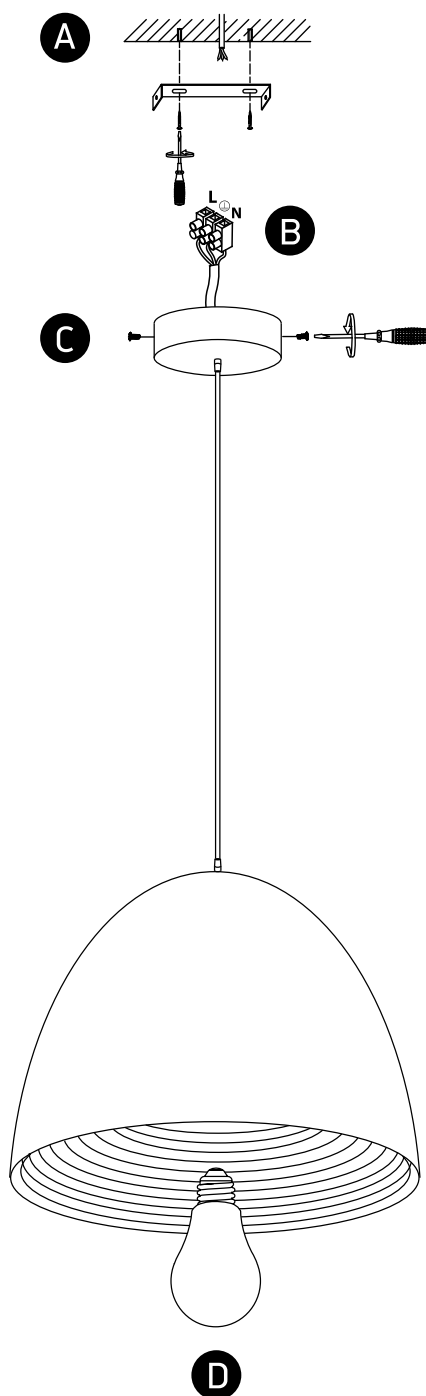

INSTALLATION MANUAL

63016A

100-240V | E27 | 20W | IP20 | Aluminium

one
LIGHT

Warnings:

1. Fix the base on the ceiling.
2. Make sure that the product is installed properly before connecting to electricity.
3. Connect the AC power cable as shown in the above diagram.
4. Do not cover the fitting.
5. Maintenance and installation should only be carried out by a professional electrician.