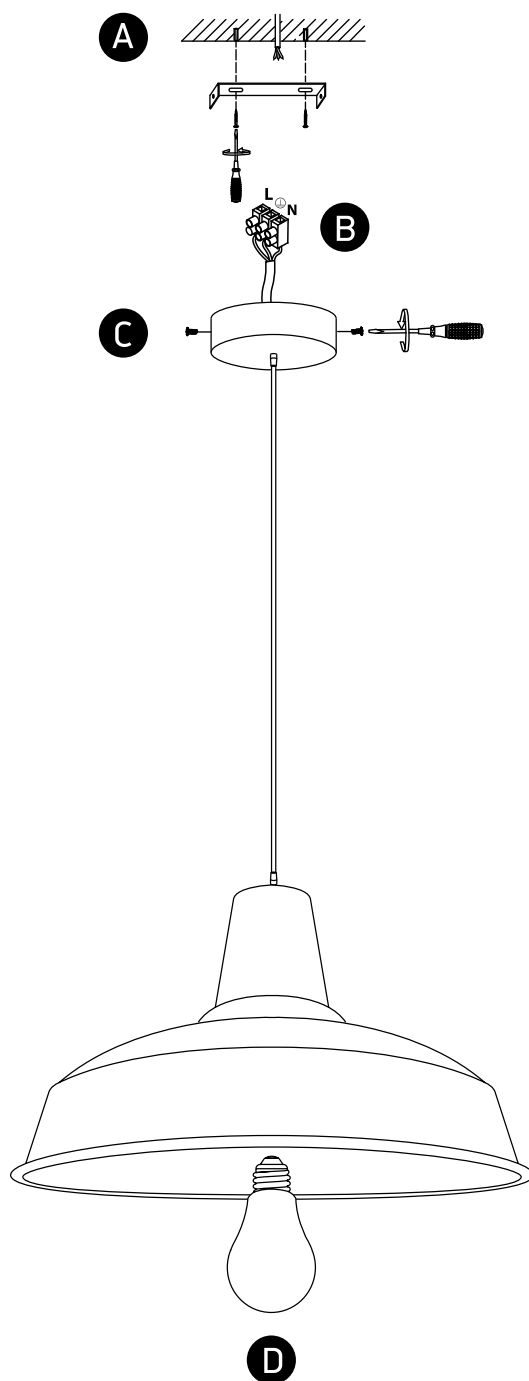

INSTALLATION MANUAL

63020

100-240V | E27 | 20W | IP20 | Aluminium

one
LIGHT

Warnings:

1. Fix the base on the ceiling.
2. Make sure that the product is installed properly before connecting to electricity.
3. Connect the AC power cable as shown in the above diagram.
4. Do not cover the fitting.
5. Maintenance and installation should only be carried out by a professional electrician.