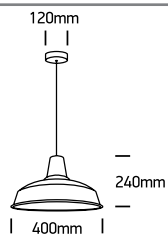

INSTALLATION MANUAL

63020

100-240V | E27 | 20W | IP20 | Aluminium

one
LIGHT

Warnings:

1. Fix the base on the ceiling.
2. Make sure that the product is installed properly before connecting to electricity.
3. Connect the AC power cable as shown in the above diagram.
4. Do not cover the fitting.
5. Maintenance and installation should only be carried out by a professional electrician.