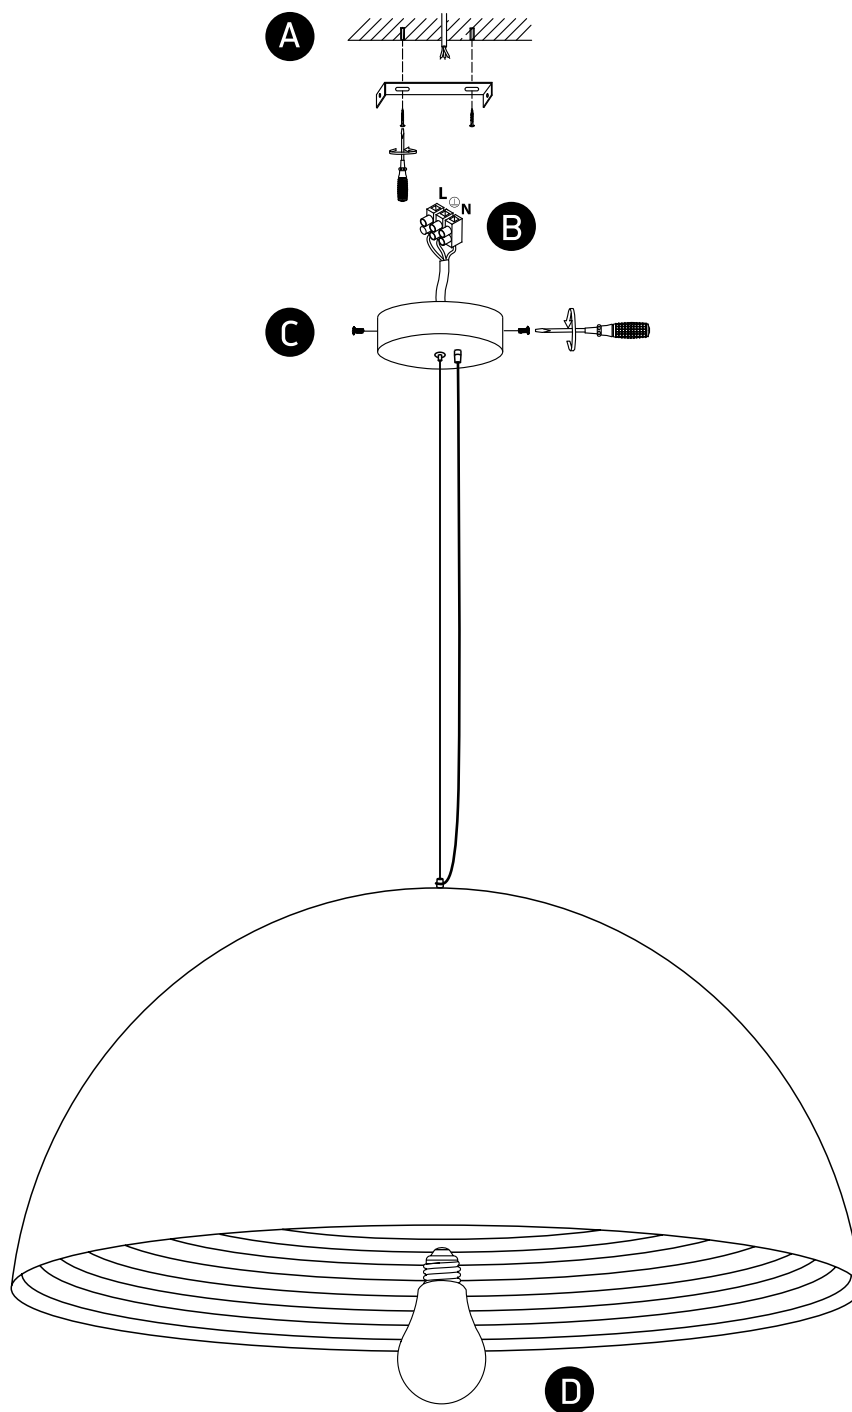

INSTALLATION MANUAL

63022B

100-240V | E27 | 25W | IP20 | Aluminium

one
LIGHT

Warnings:

1. Fix the base on the ceiling.
2. Make sure that the product is installed properly before connecting to electricity.
3. Connect the AC power cable as shown in the above diagram.
4. Do not cover the fitting.
5. Maintenance and installation should only be carried out by a professional electrician.