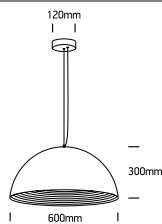

INSTALLATION MANUAL

63022B

100-240V | E27 | 25W | IP20 | Aluminium

one
LIGHT

Warnings:

1. Fix the base on the ceiling.
2. Make sure that the product is installed properly before connecting to electricity.
3. Connect the AC power cable as shown in the above diagram.
4. Do not cover the fitting.
5. Maintenance and installation should only be carried out by a professional electrician.