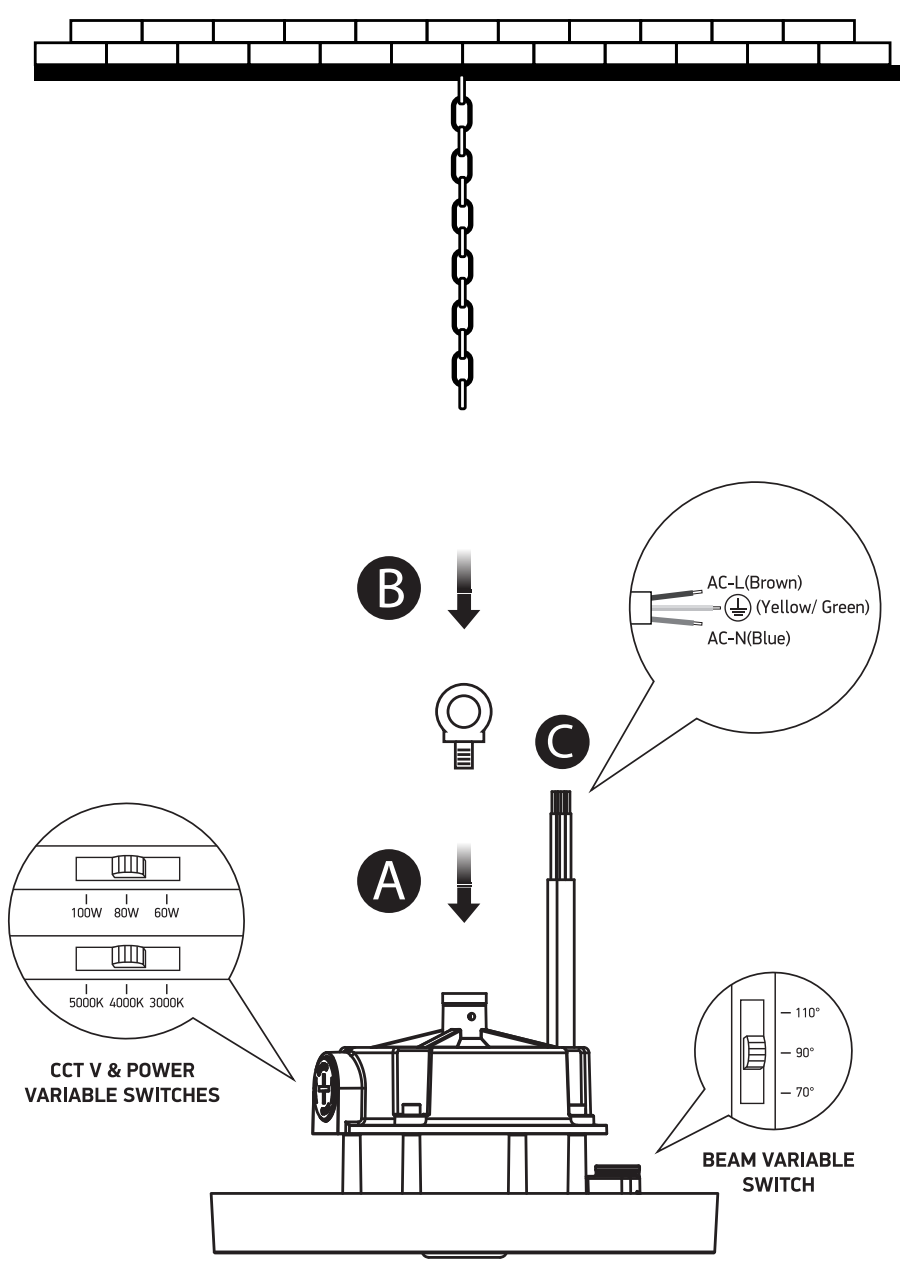

# INSTALLATION MANUAL

63100NB/V

## Warnings:

1. Make sure that the product is installed properly before connecting to electricity.
2. Do not cover the fitting.
3. Maintenance and installation should only be carried out by a professional electrician.