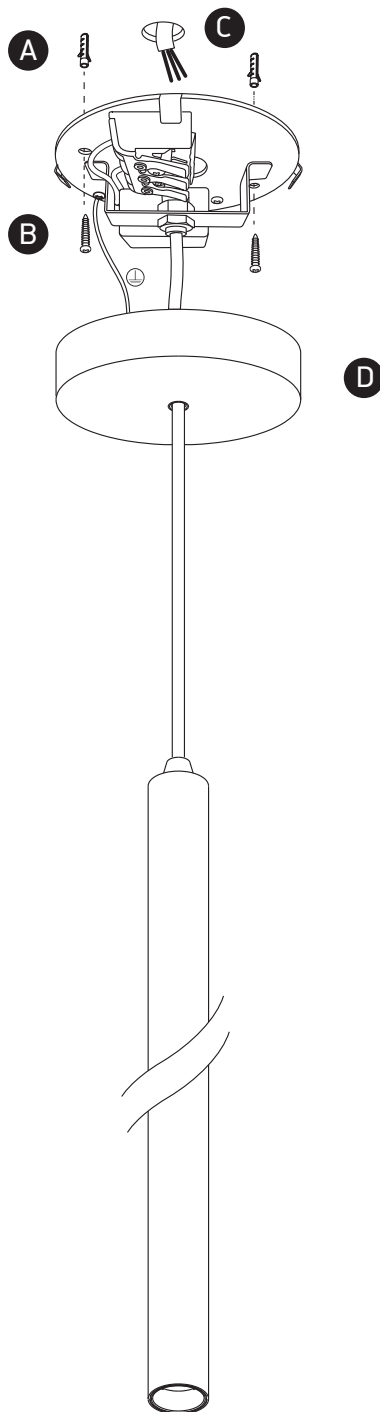

INSTALLATION MANUAL

63108B

ecolight

230V | COB LED | 6W | IP20 | Die cast
Complete with 700mA driver.

80
CRI

Warnings:

1. Make sure that the product is installed properly before connecting to electricity.
2. Do not cover the fitting.
3. Maintenance and installation should only be carried out by a professional electrician.