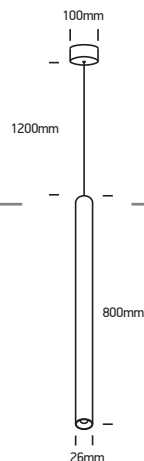

INSTALLATION MANUAL

63108B

ecolight

230V | COB LED | 6W | IP20 | Die cast
Complete with 700mA driver.

80
CRI

Warnings:

1. Make sure that the product is installed properly before connecting to electricity.
2. Do not cover the fitting.
3. Maintenance and installation should only be carried out by a professional electrician.