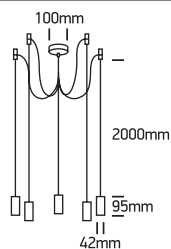

INSTALLATION MANUAL

63124C

100-240V | E27 | 5x20W | IP20 | Aluminium

Warnings:

1. Fix the base on the ceiling.
2. Make sure that the product is installed properly before connecting to electricity.
3. Connect the AC power cable to the driver's cable as shown in the above diagram.
4. Do not cover the fitting.
5. Maintenance and installation should only be carried out by a professional electrician.