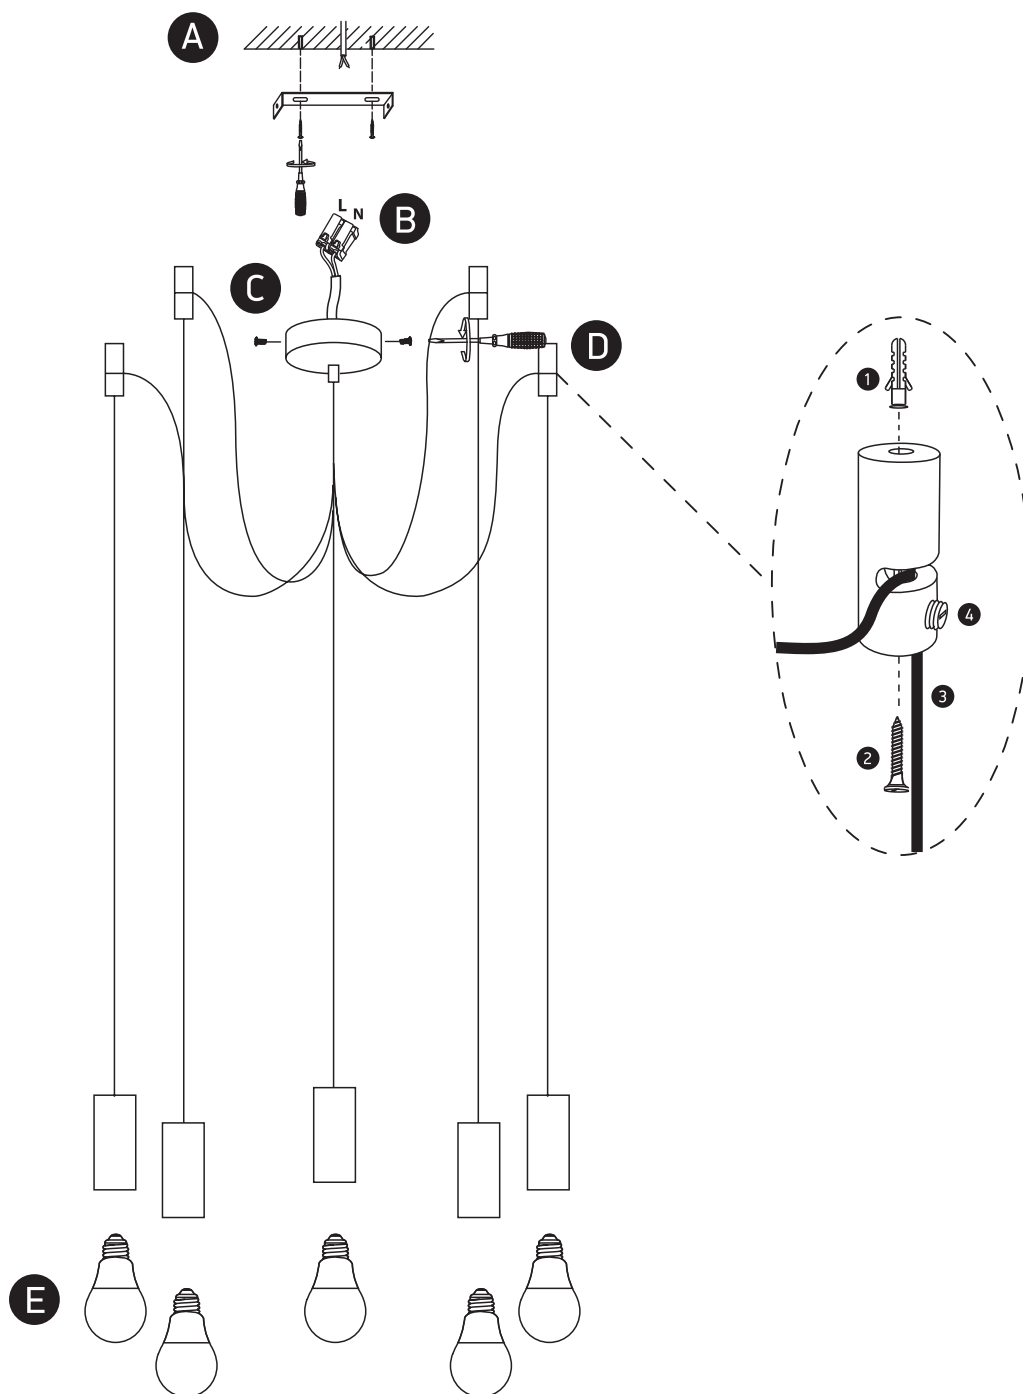

INSTALLATION MANUAL

63124C

100-240V | E27 | 5x20W | IP20 | Aluminium

Warnings:

1. Fix the base on the ceiling.
2. Make sure that the product is installed properly before connecting to electricity.
3. Connect the AC power cable to the driver's cable as shown in the above diagram.
4. Do not cover the fitting.
5. Maintenance and installation should only be carried out by a professional electrician.