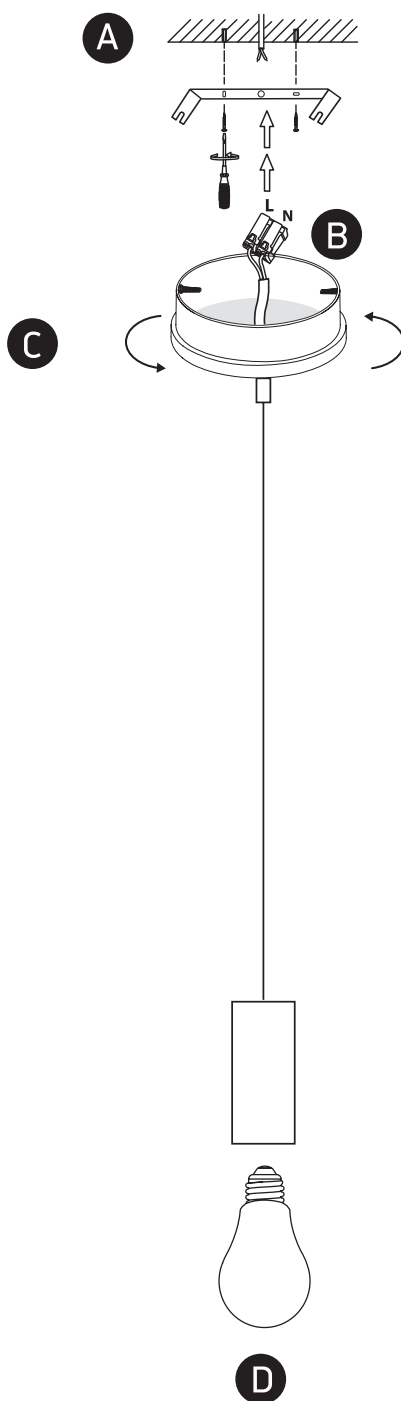

INSTALLATION MANUAL

63124

100-240V | E27 | 20W | IP20 | Aluminium

Warnings:

1. Fix the base on the ceiling.
2. Make sure that the product is installed properly before connecting to electricity.
3. Connect the AC power cable as shown in the above diagram.
4. Do not cover the fitting.
5. Maintenance and installation should only be carried out by a professional electrician.