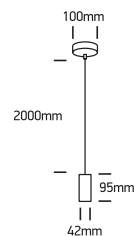

INSTALLATION MANUAL

63124

100-240V | E27 | 20W | IP20 | Aluminium

Warnings:

1. Fix the base on the ceiling.
2. Make sure that the product is installed properly before connecting to electricity.
3. Connect the AC power cable as shown in the above diagram.
4. Do not cover the fitting.
5. Maintenance and installation should only be carried out by a professional electrician.