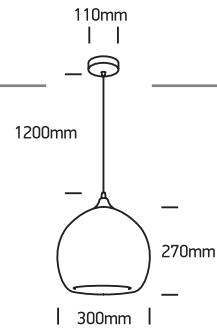

INSTALLATION MANUAL

63136

100-240V | E27 | 12W | IP20 | Metal + glass

Warnings:

1. Make sure that the product is installed properly before connecting to electricity.
2. Do not cover the fitting.
3. Maintenance and installation should only be carried out by a professional electrician.