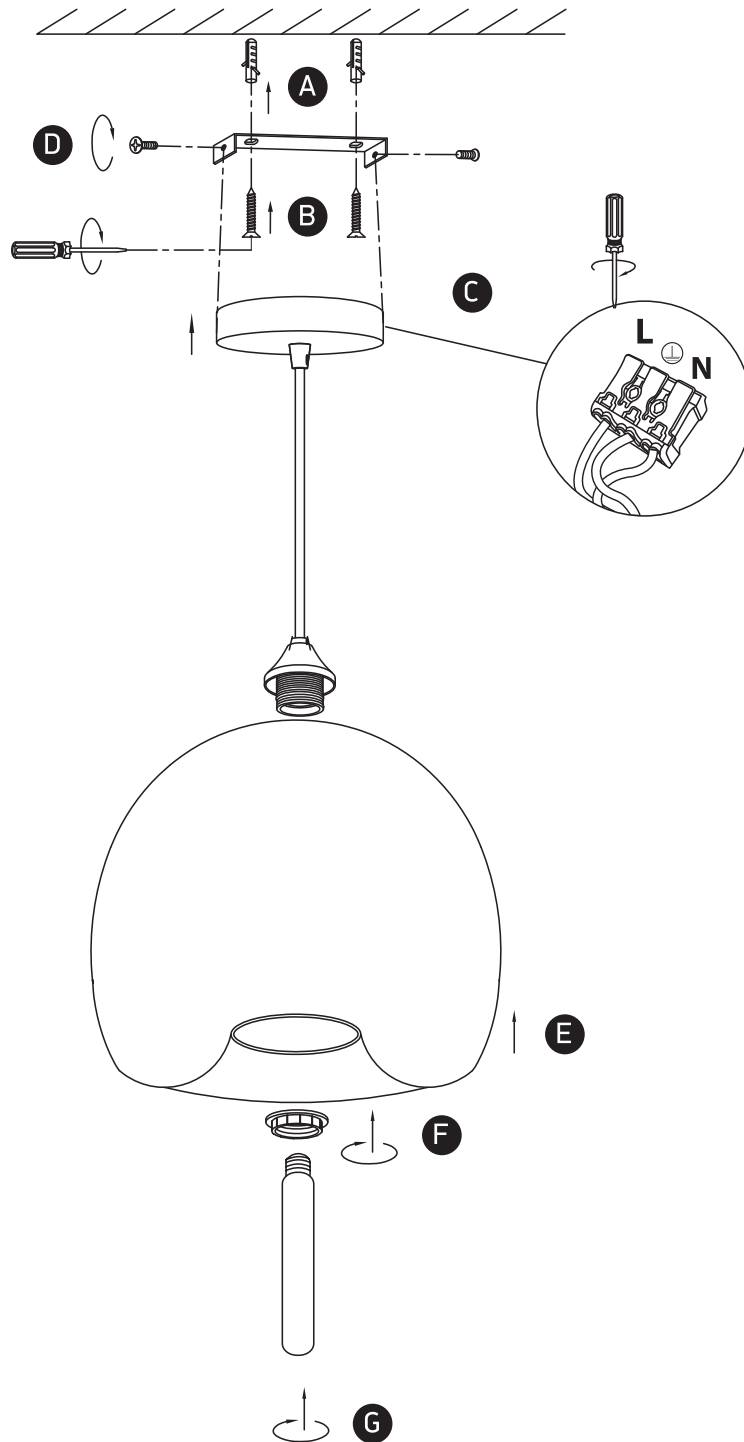

INSTALLATION MANUAL

63136

100-240V | E27 | 12W | IP20 | Metal + glass

Warnings:

1. Make sure that the product is installed properly before connecting to electricity.
2. Do not cover the fitting.
3. Maintenance and installation should only be carried out by a professional electrician.