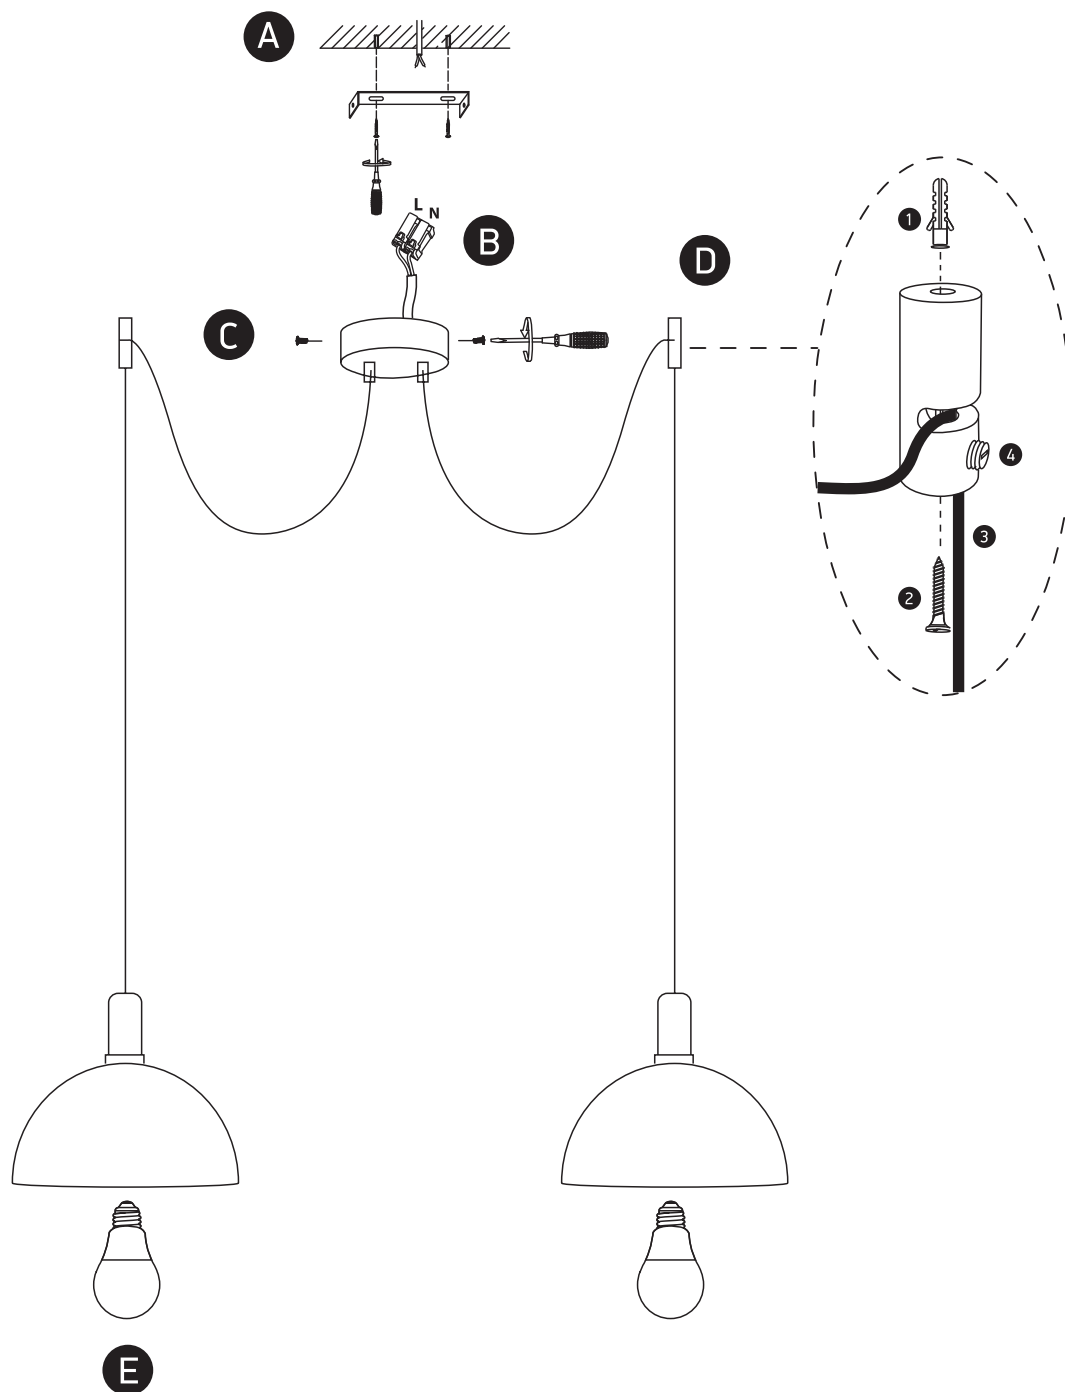

INSTALLATION MANUAL

63140B

100-240V | E27 | 2x10W | IP20 | Aluminium

Warnings:

1. Fix the base on the ceiling.
2. Make sure that the product is installed properly before connecting to electricity.
3. Connect the AC power cable as shown in the above diagram.
4. Do not cover the fitting.
5. Maintenance and installation should only be carried out by a professional electrician.