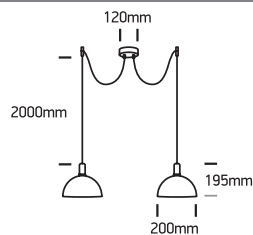

INSTALLATION MANUAL

63140B

100-240V | E27 | 2x10W | IP20 | Aluminium

Warnings:

1. Fix the base on the ceiling.
2. Make sure that the product is installed properly before connecting to electricity.
3. Connect the AC power cable as shown in the above diagram.
4. Do not cover the fitting.
5. Maintenance and installation should only be carried out by a professional electrician.