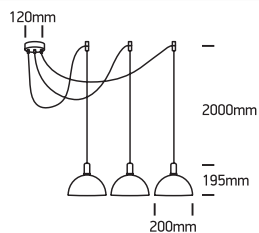

INSTALLATION MANUAL

63140C

100-240V | E27 | 3x10W | IP20 | Aluminium

one
LIGHT

Warnings:

1. Fix the base on the ceiling.
2. Make sure that the product is installed properly before connecting to electricity.
3. Connect the AC power cable as shown in the above diagram.
4. Do not cover the fitting.
5. Maintenance and installation should only be carried out by a professional electrician.