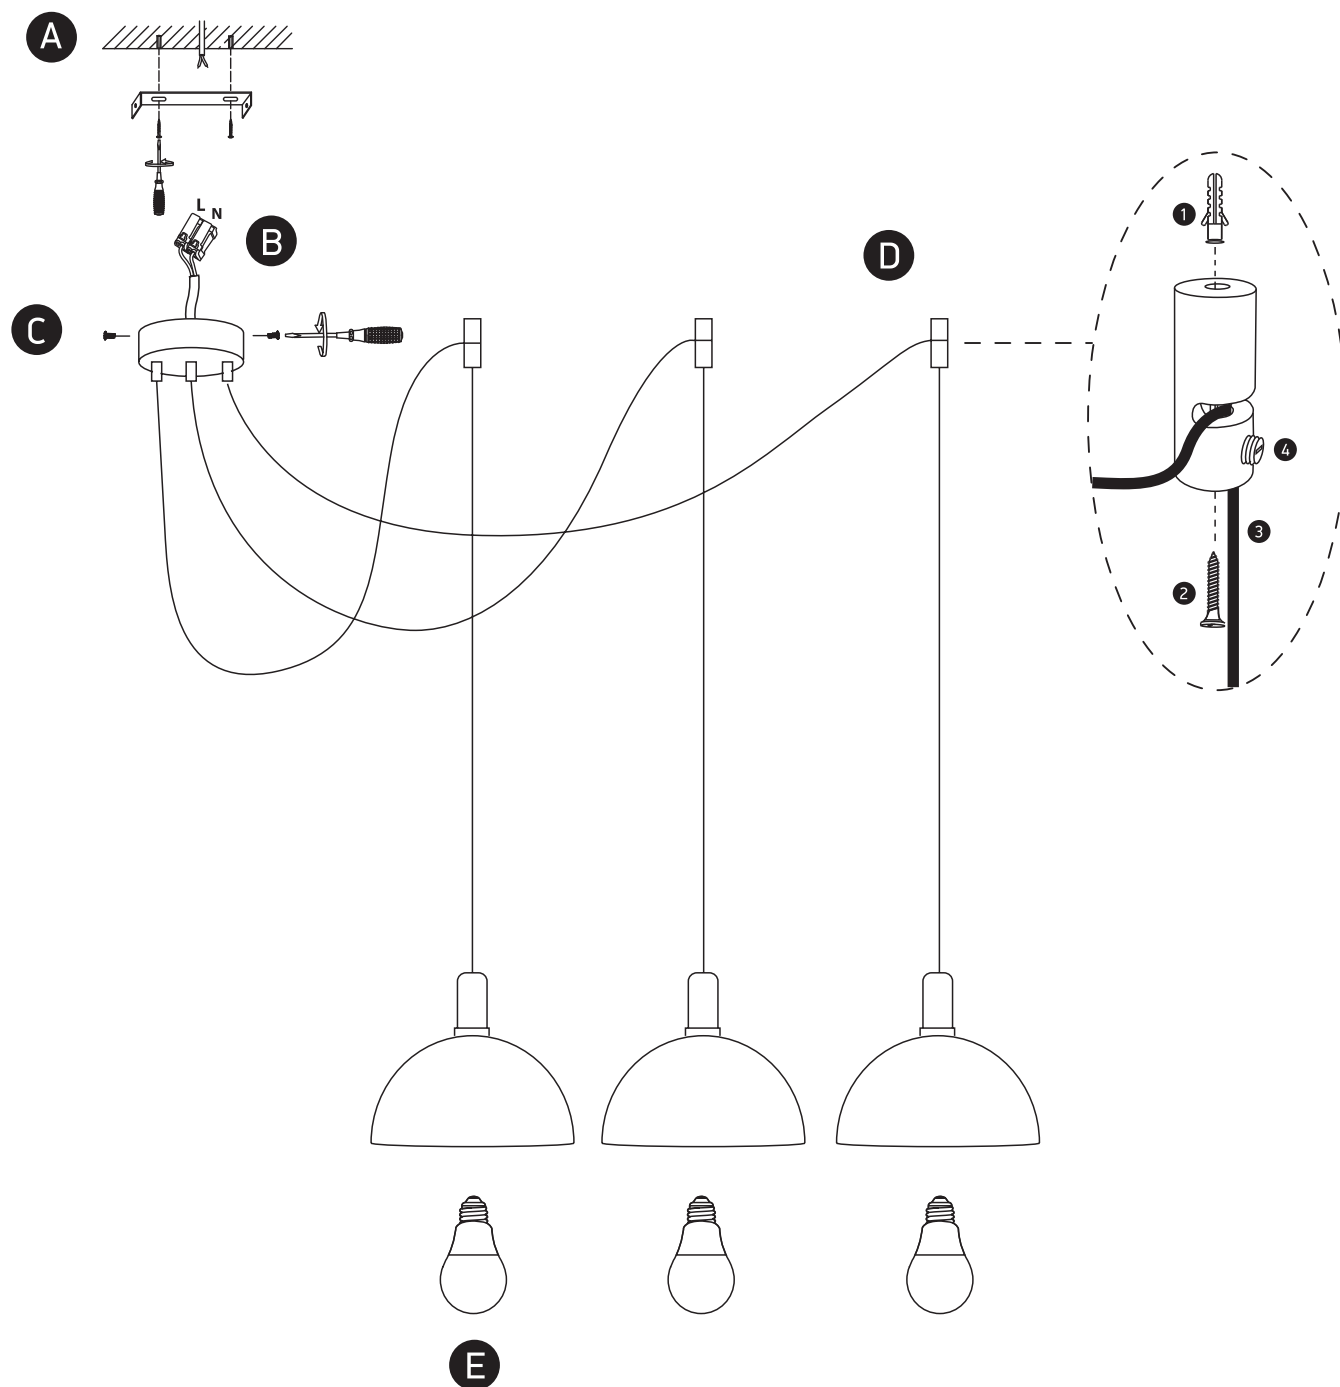

INSTALLATION MANUAL

63140C

100-240V | E27 | 3x10W | IP20 | Aluminium

one
LIGHT

Warnings:

1. Fix the base on the ceiling.
2. Make sure that the product is installed properly before connecting to electricity.
3. Connect the AC power cable as shown in the above diagram.
4. Do not cover the fitting.
5. Maintenance and installation should only be carried out by a professional electrician.