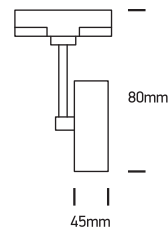

INSTALLATION MANUAL

65111AT

75W | 100-240V | PAR30 | E27 | IP20 | Die cast | Adjustable

Warnings:

1. Make sure that the product is installed properly before connecting to electricity.
2. Do not cover the fitting.
3. Maintenance and installation should only be carried out by a professional electrician.