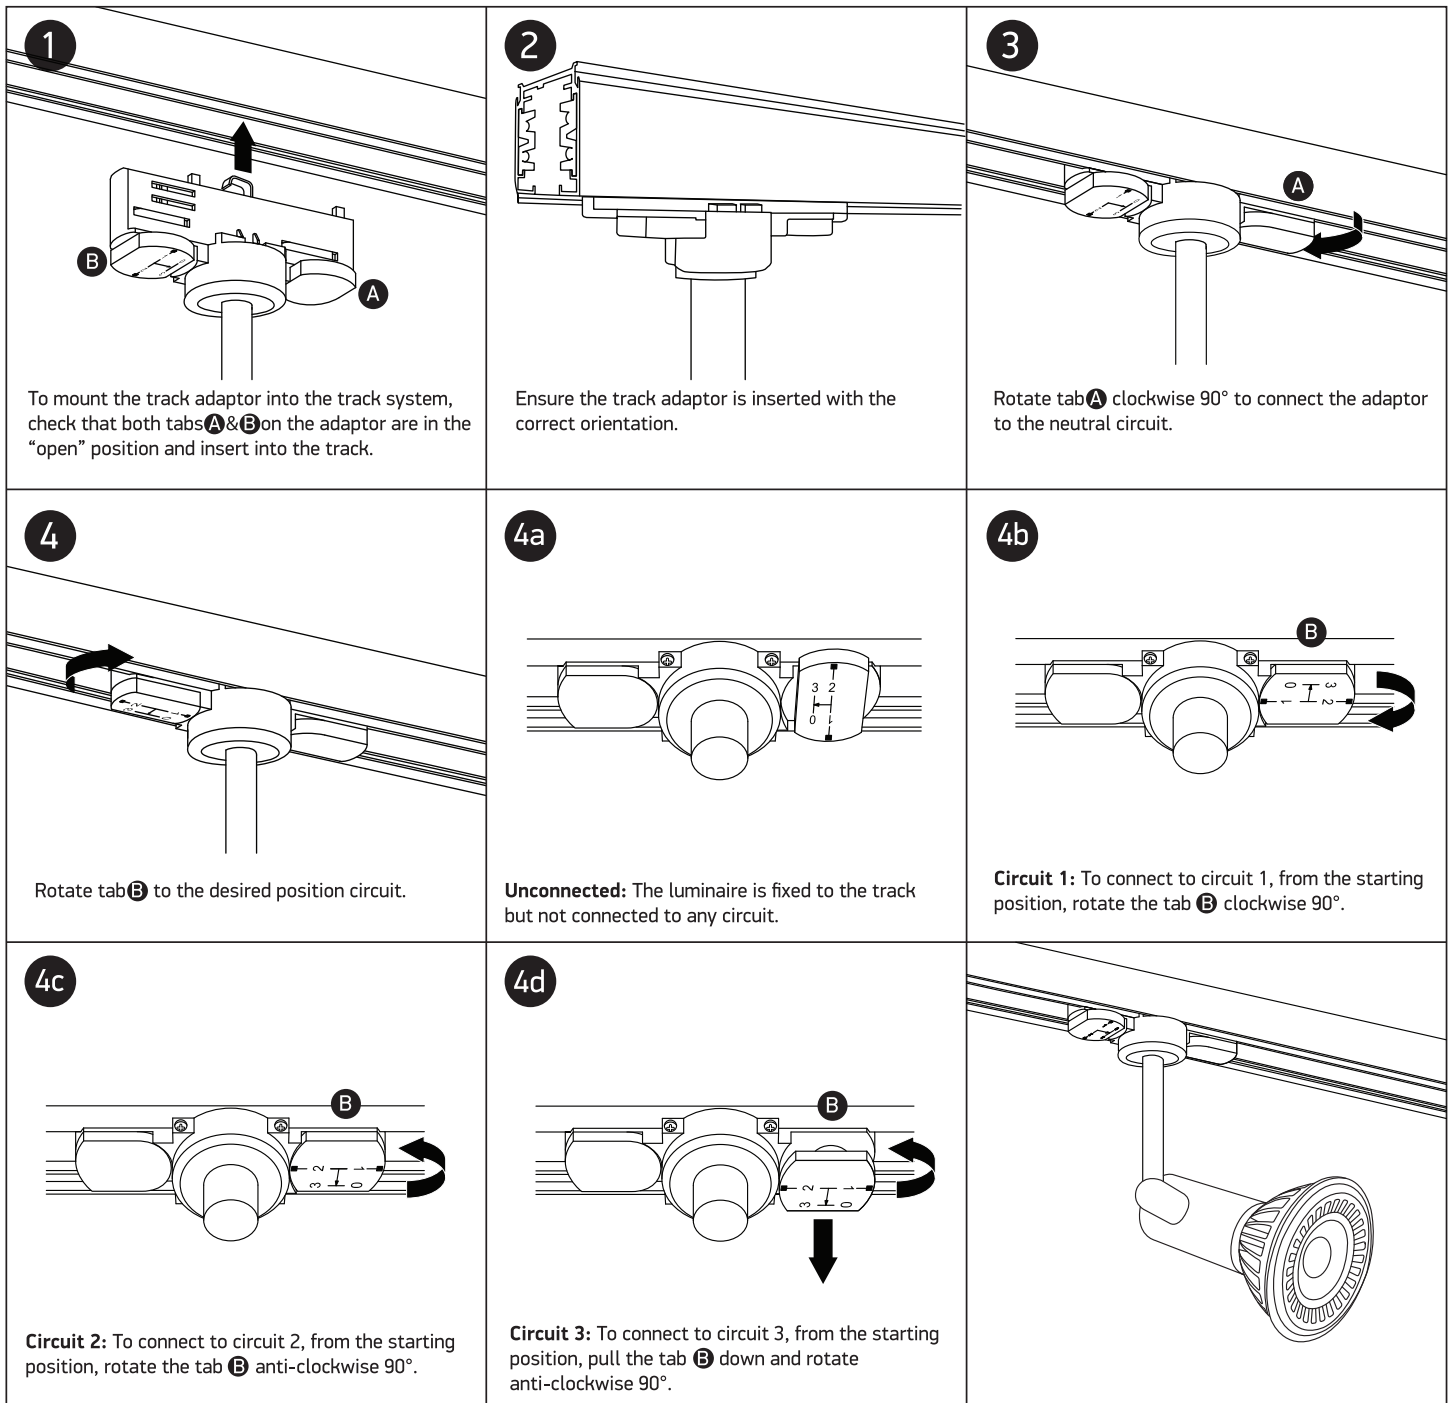

INSTALLATION MANUAL

65111AT

75W | 100-240V | PAR30 | E27 | IP20 | Die cast | Adjustable

Warnings:

1. Make sure that the product is installed properly before connecting to electricity.
2. Do not cover the fitting.
3. Maintenance and installation should only be carried out by a professional electrician.