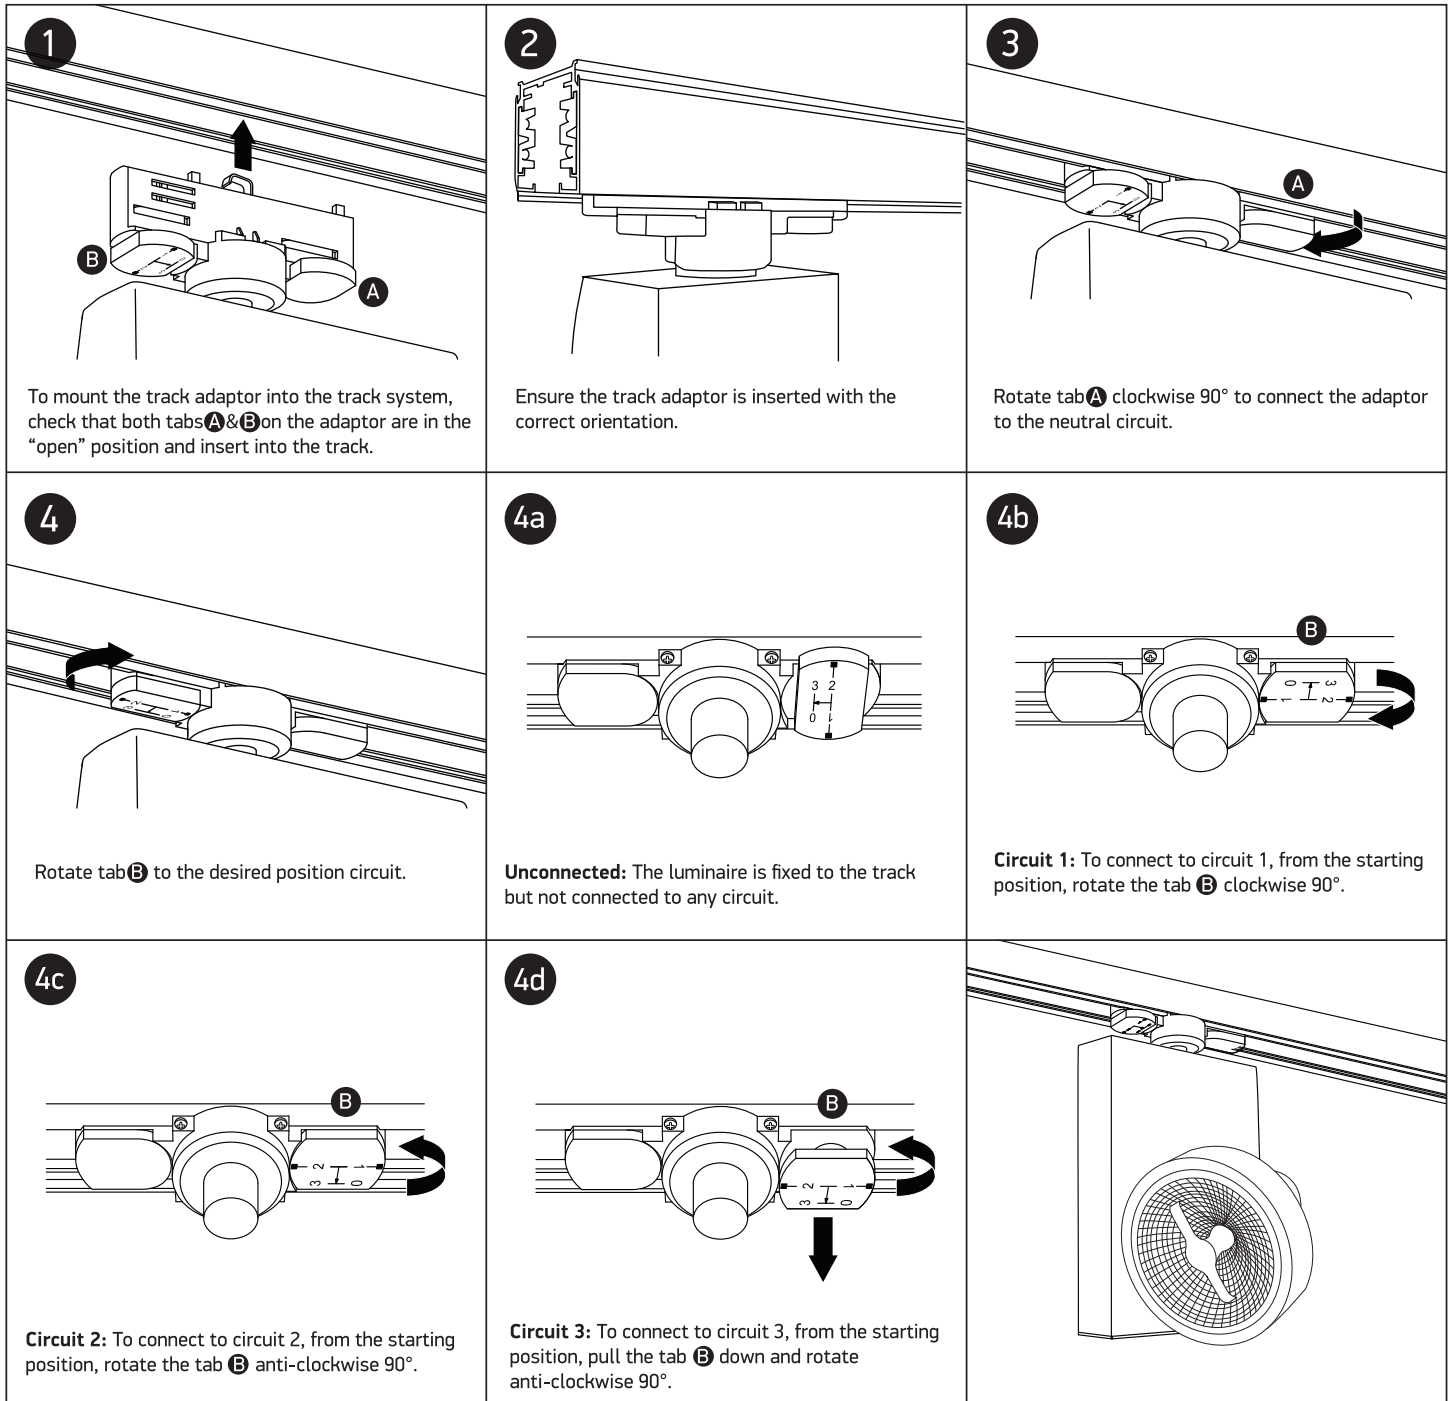

INSTALLATION MANUAL

65518T

50W | 100-240V | AR111 | GU10 | Aluminium | Adjustable

Warnings:

1. Make sure that the product is installed properly before connecting to electricity.
2. Do not cover the fitting.
3. Maintenance and installation should only be carried out by a professional electrician.