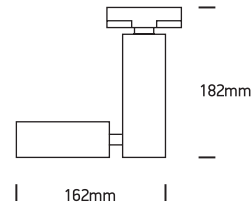

INSTALLATION MANUAL

65518T

50W | 100-240V | AR111 | GU10 | Aluminium | Adjustable

Warnings:

1. Make sure that the product is installed properly before connecting to electricity.
2. Do not cover the fitting.
3. Maintenance and installation should only be carried out by a professional electrician.