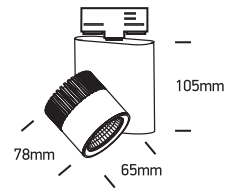

INSTALLATION MANUAL

65610AT

ecotrackspot

ADJUSTABLE DARK LIGHT

10W | 230V | 50/60Hz | IP20 | Aluminium | Adjustable

80 CRI

Complete with driver.

Warnings: