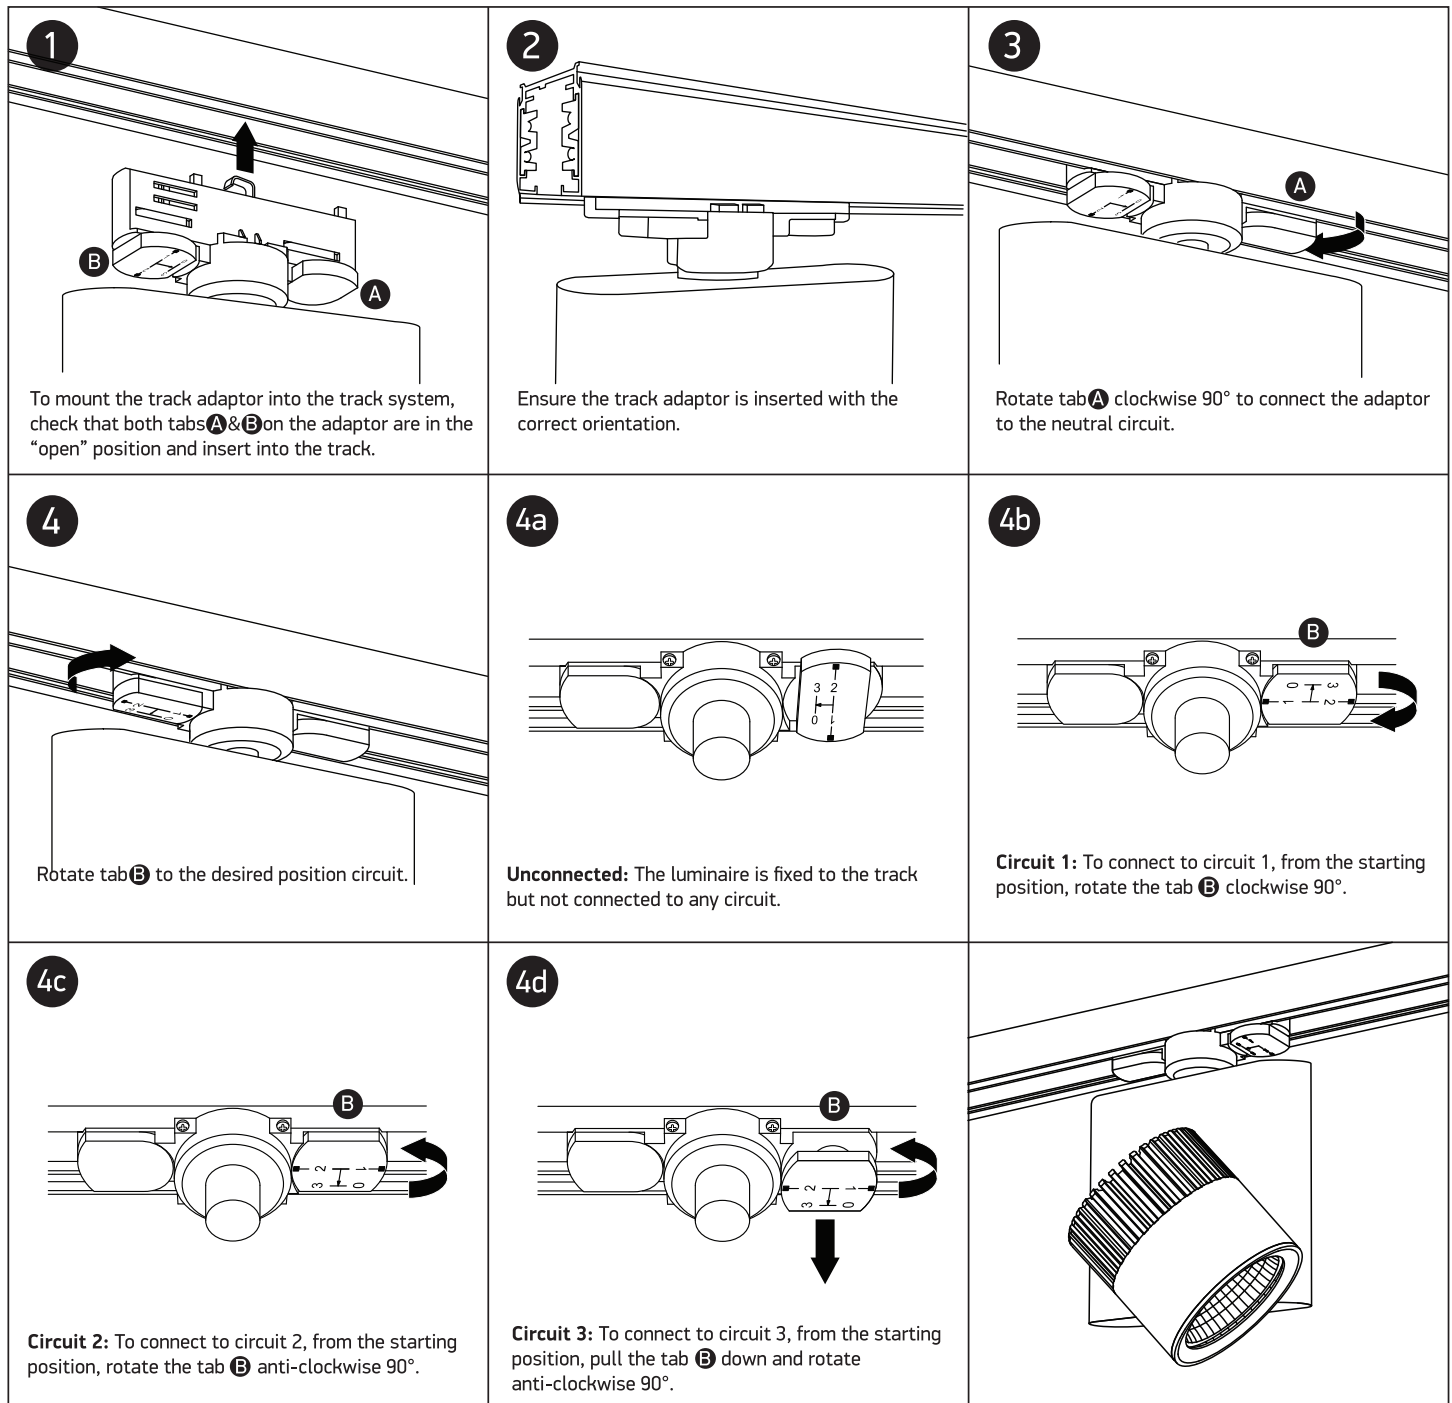

INSTALLATION MANUAL

65610AT

ecotrackspot

ADJUSTABLE DARK LIGHT

10W | 230V | 50/60Hz | IP20 | Aluminium | Adjustable

80 CRI

Complete with driver.

Warnings: