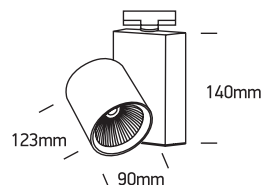

INSTALLATION MANUAL

65612NT

ecotrackspot

30W | 230V | 50/60Hz | IP20 | Aluminium | Adjustable
Complete with 750mA driver.

90 CRI

one
LIGHT

Warnings:

1. Make sure that the product is installed properly before connecting to electricity.
2. Do not cover the fitting.
3. Maintenance and installation should only be carried out by a professional electrician.