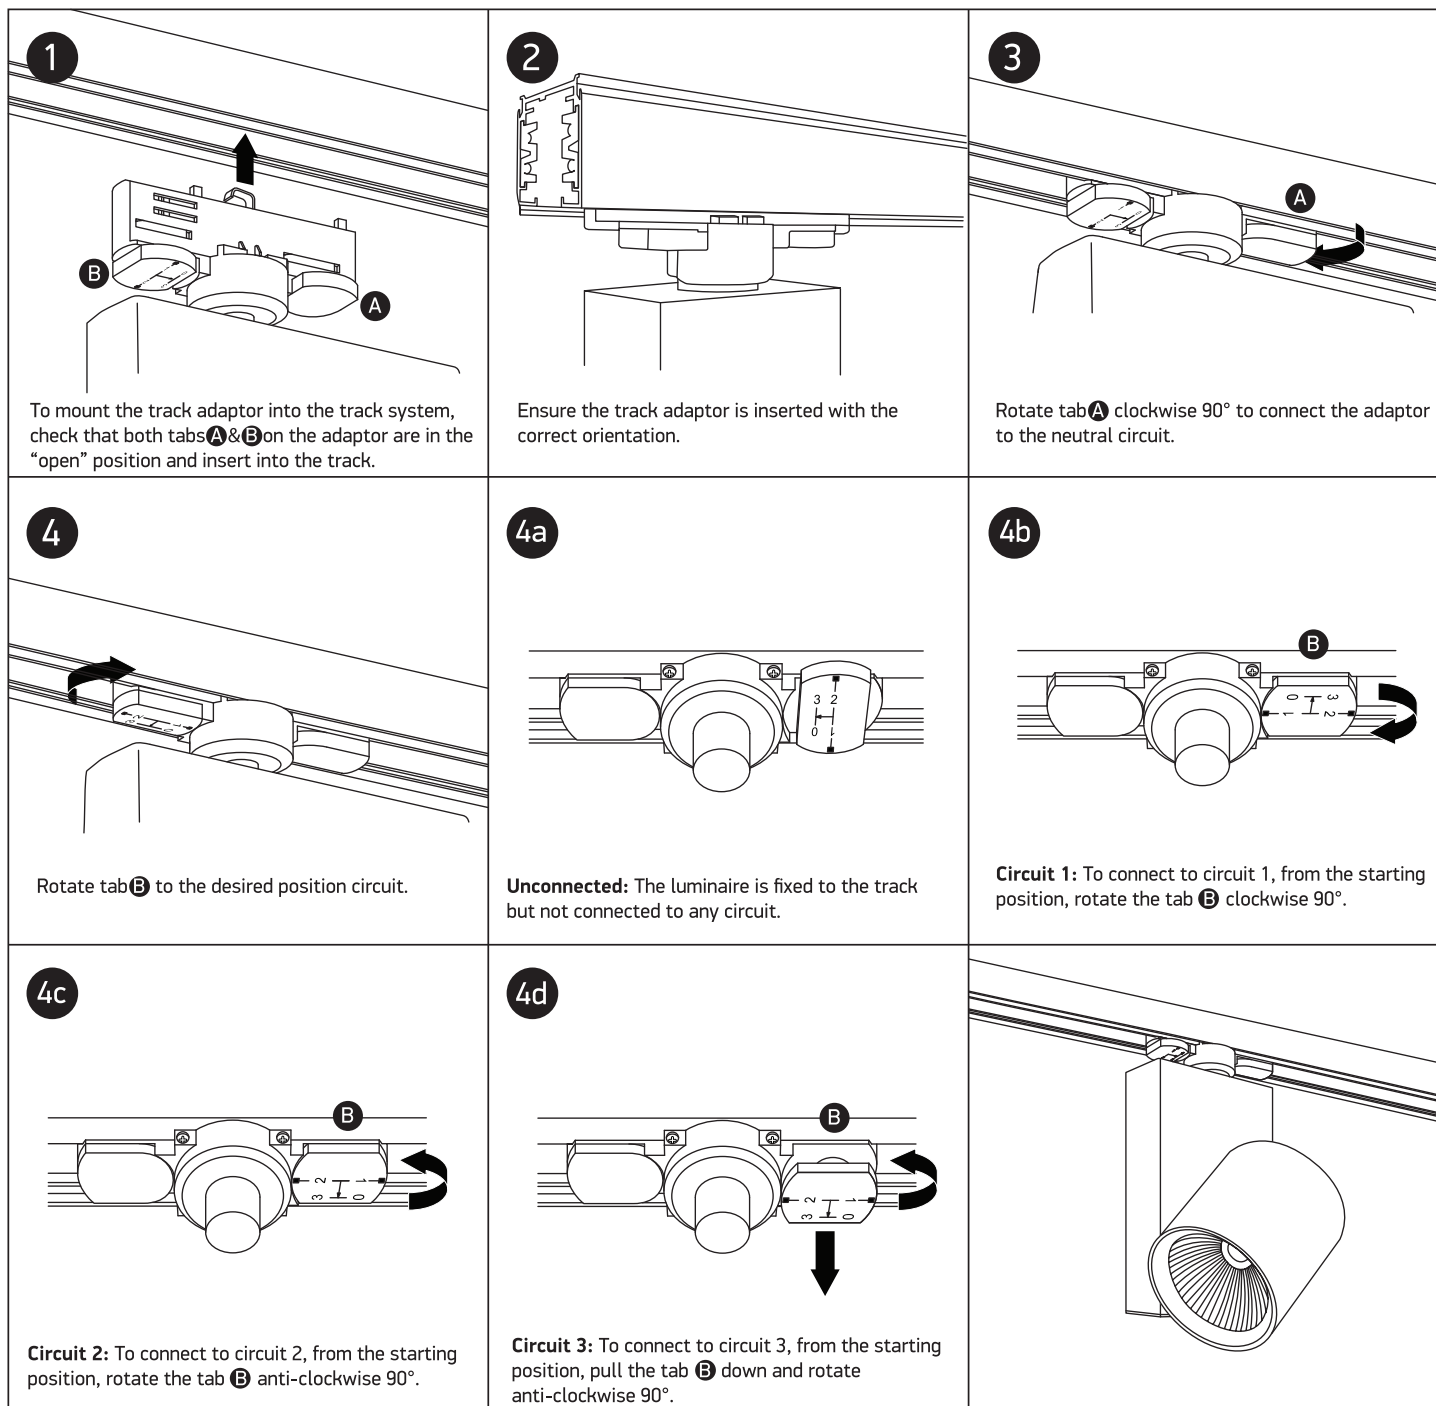

INSTALLATION MANUAL

65612NT

ecotrackspot

30W | 230V | 50/60Hz | IP20 | Aluminium | Adjustable
Complete with 750mA driver.

90 CRI

one
LIGHT

Warnings:

1. Make sure that the product is installed properly before connecting to electricity.
2. Do not cover the fitting.
3. Maintenance and installation should only be carried out by a professional electrician.