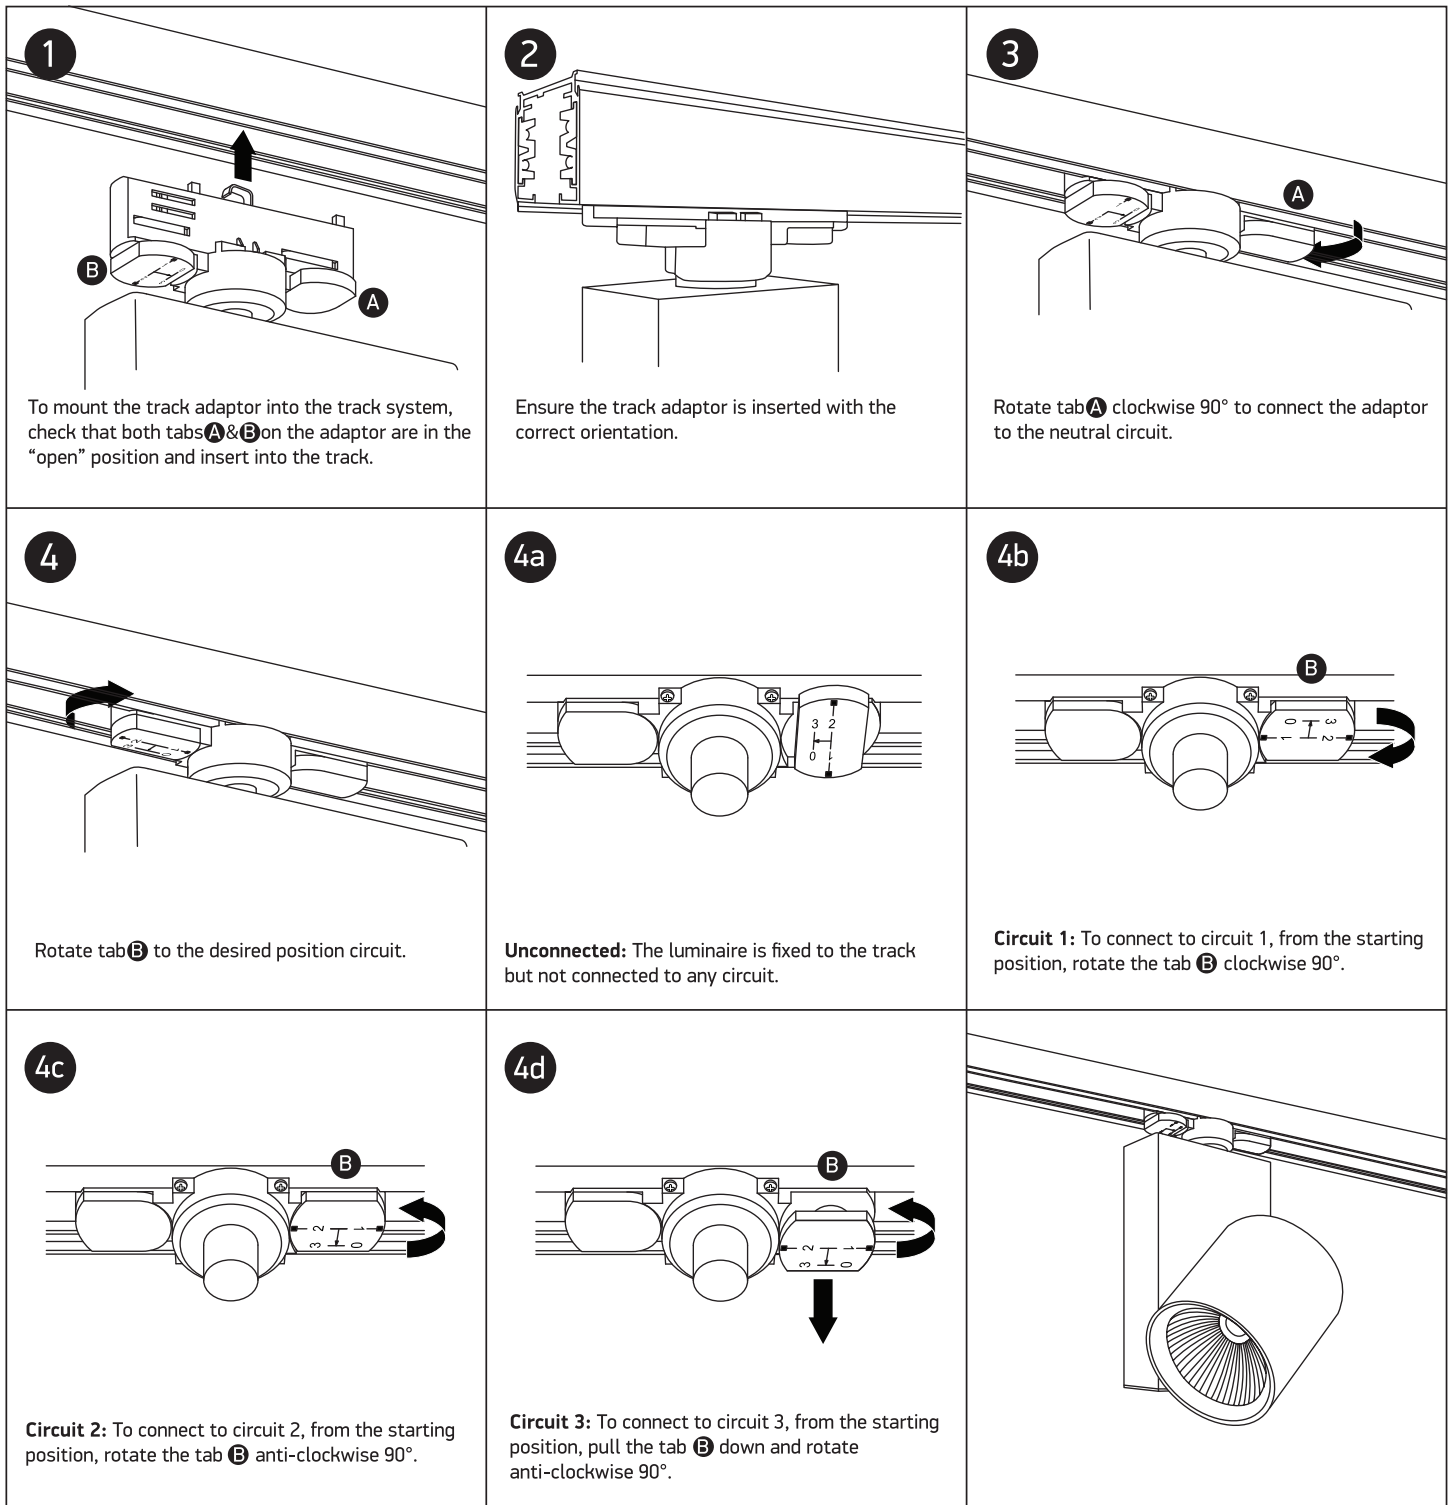

# INSTALLATION MANUAL

65614NT

ecotrackspot

42W | 230V | 50/60Hz | IP20 | Aluminium | Adjustable  
Complete with 1000mA driver.

90 CRI