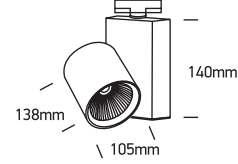

# INSTALLATION MANUAL

65614NT

ecotrackspot

42W | 230V | 50/60Hz | IP20 | Aluminium | Adjustable  
Complete with 1000mA driver.

90 CRI