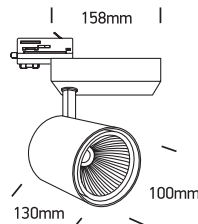

INSTALLATION MANUAL

65619T

ecotrackspot

38W | 230V | 50/60Hz | IP20 | Aluminium | Adjustable

Complete with driver.

80 CRI

Warnings:

1. Make sure that the product is installed properly before connecting to electricity.
2. Do not cover the fitting.
3. Maintenance and installation should only be carried out by a professional electrician.