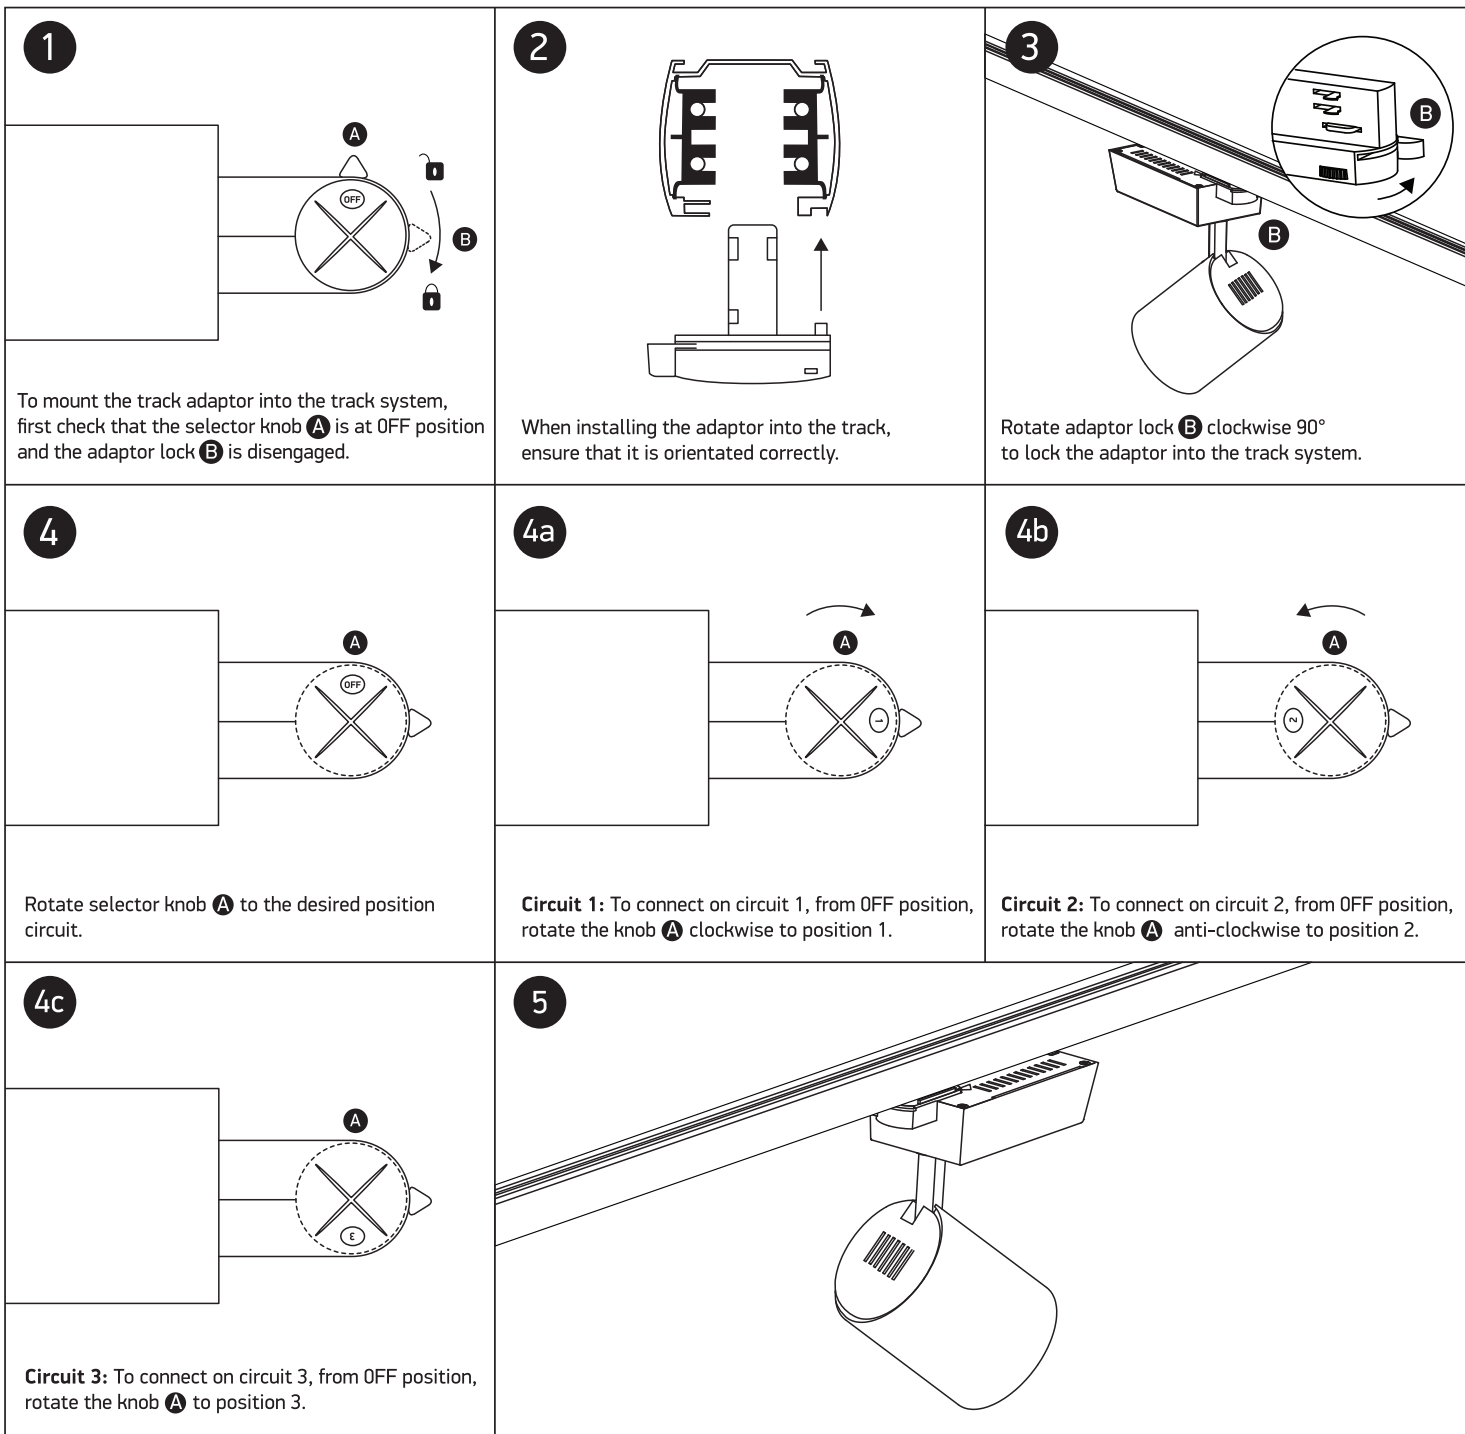

INSTALLATION MANUAL

65619T

ecotrackspot

38W | 230V | 50/60Hz | IP20 | Aluminium | Adjustable

Complete with driver.

80 CRI

Warnings:

1. Make sure that the product is installed properly before connecting to electricity.
2. Do not cover the fitting.
3. Maintenance and installation should only be carried out by a professional electrician.