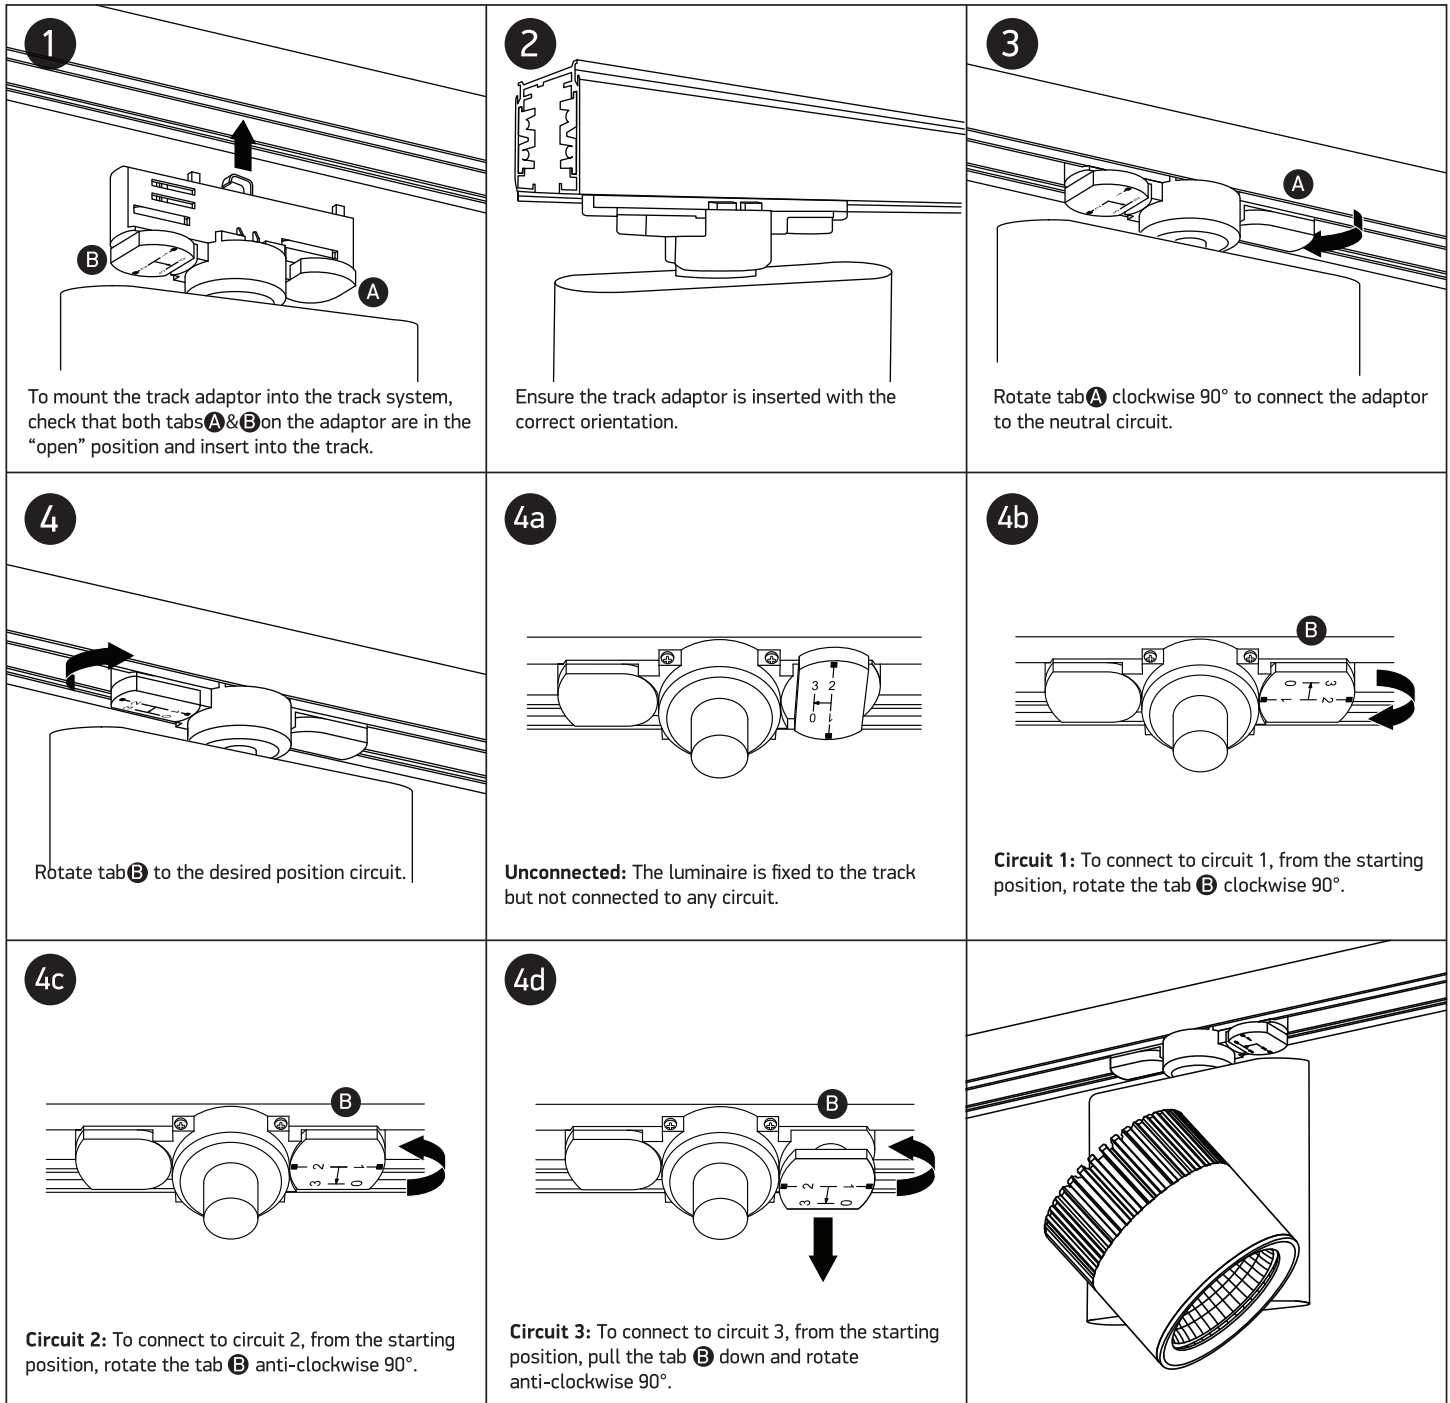

# INSTALLATION MANUAL

65620AT

ecotrackspot

ADJUSTABLE DARK LIGHT

20W | 230V | 50/60Hz | IP20 | Aluminium | Adjustable

80 CRI

Complete with driver.