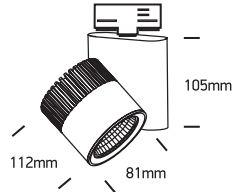

# INSTALLATION MANUAL

65620AT

ecotrackspot

ADJUSTABLE DARK LIGHT

20W | 230V | 50/60Hz | IP20 | Aluminium | Adjustable

80 CRI

Complete with driver.