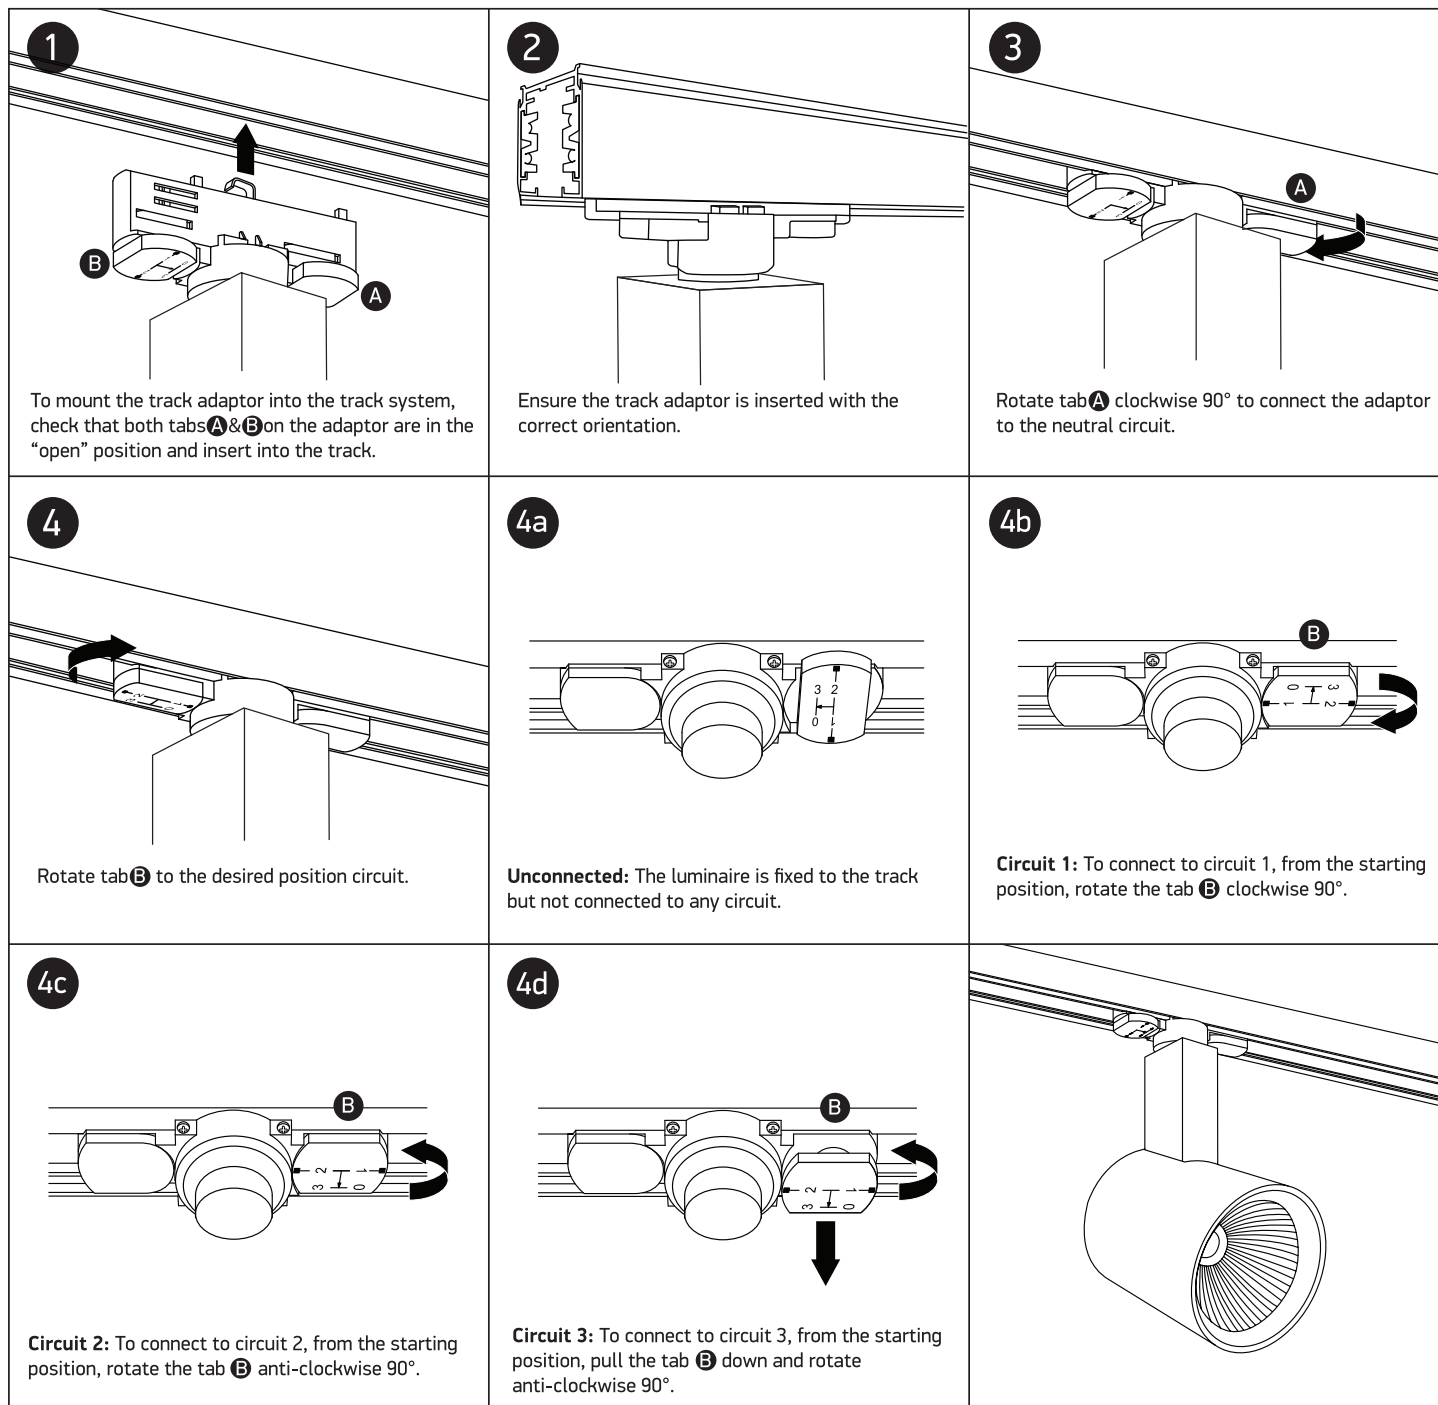

INSTALLATION MANUAL

65632T

ecotrackspot

ADJUSTABLE

80 CRI

35W | 230V | 50/60Hz | IP20 | Aluminium | Adjustable

Complete with driver.

one
LIGHT