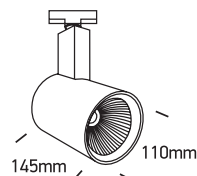

INSTALLATION MANUAL

65632T

ecotrackspot

ADJUSTABLE

80 CRI

35W | 230V | 50/60Hz | IP20 | Aluminium | Adjustable

Complete with driver.

one
LIGHT