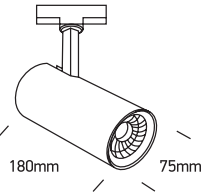

INSTALLATION MANUAL

65642BT

ecotrackspot

90
CRI

20W | COB LED | 230V | 50/60Hz | IP20 | Aluminium | Adjustable
Complete with 500mA driver.

Warnings:

1. Make sure that the product is installed properly before connecting to electricity.
2. Do not cover the fitting.
3. Maintenance and installation should only be carried out by a professional electrician.