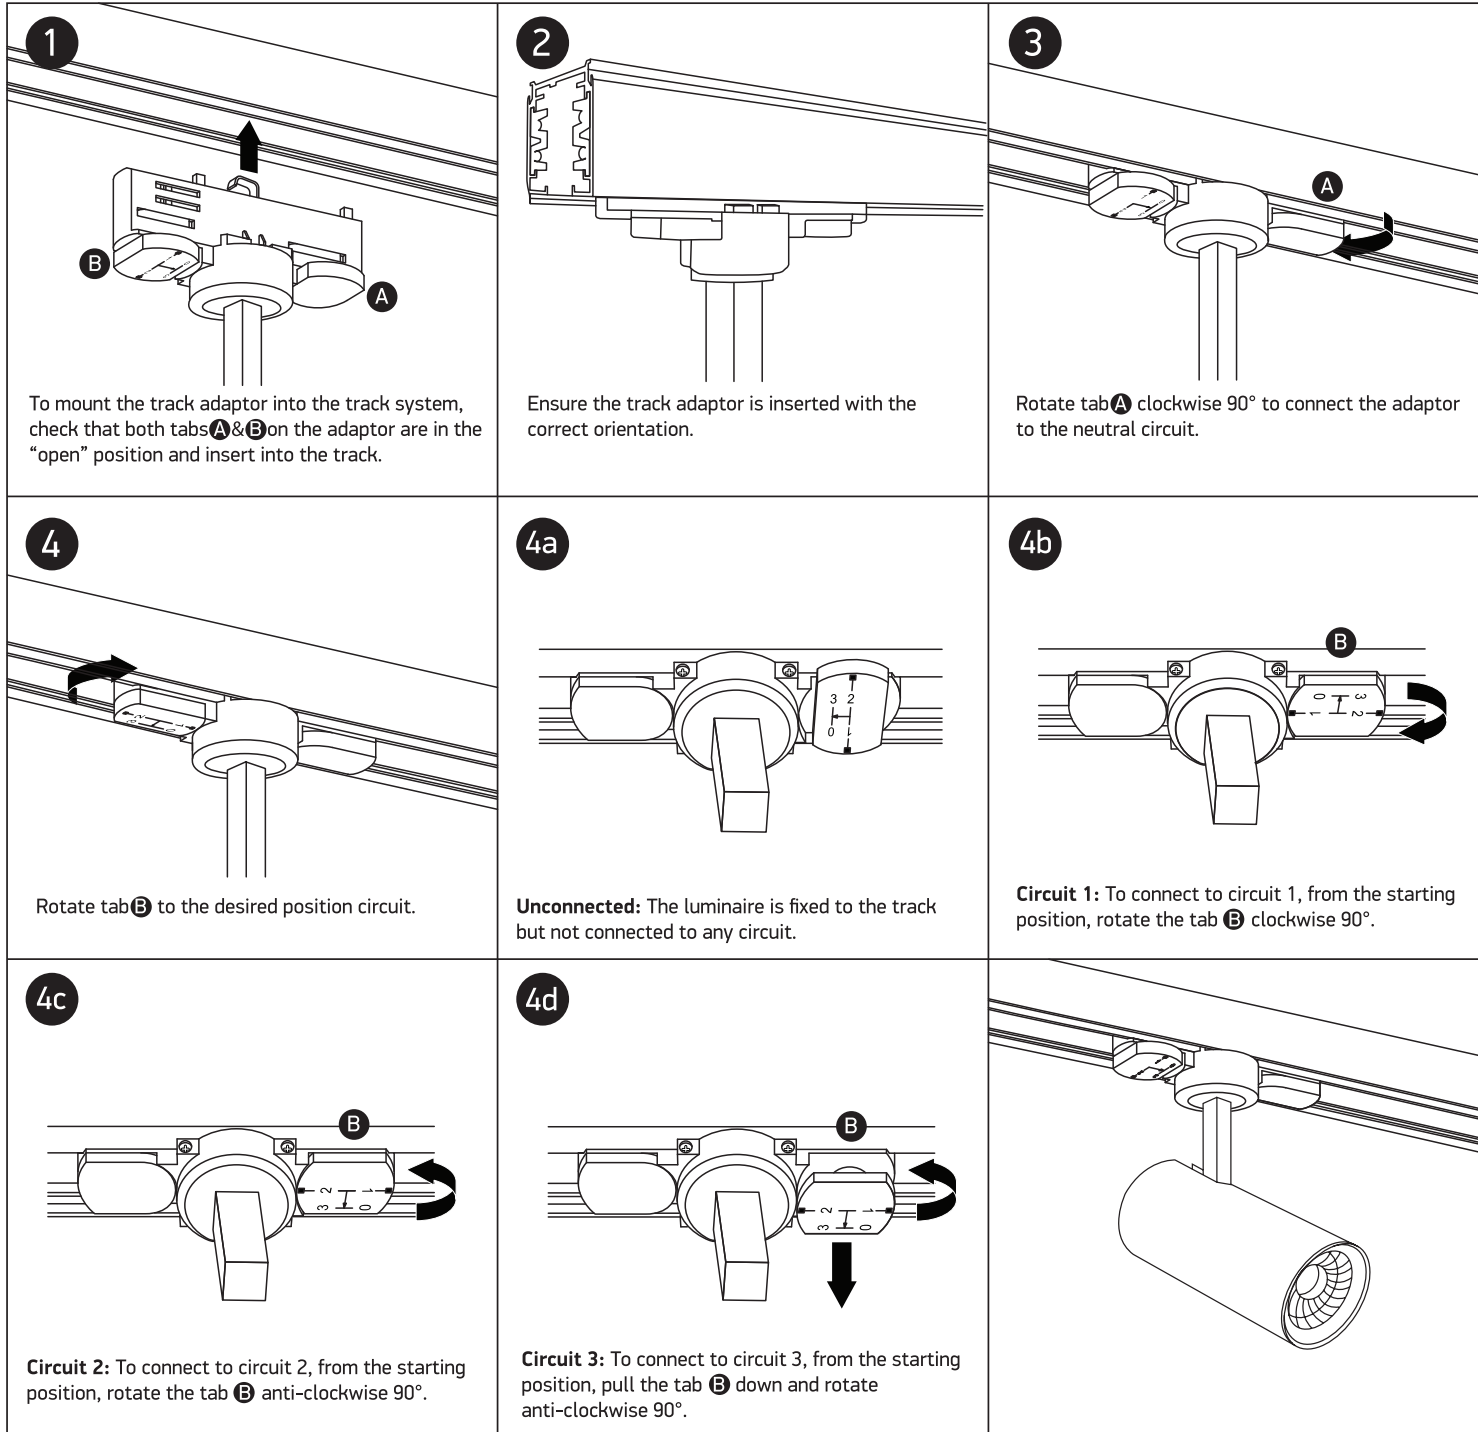

INSTALLATION MANUAL

65642BT

ecotrackspot

90
CRI

20W | COB LED | 230V | 50/60Hz | IP20 | Aluminium | Adjustable
Complete with 500mA driver.

Warnings:

1. Make sure that the product is installed properly before connecting to electricity.
2. Do not cover the fitting.
3. Maintenance and installation should only be carried out by a professional electrician.