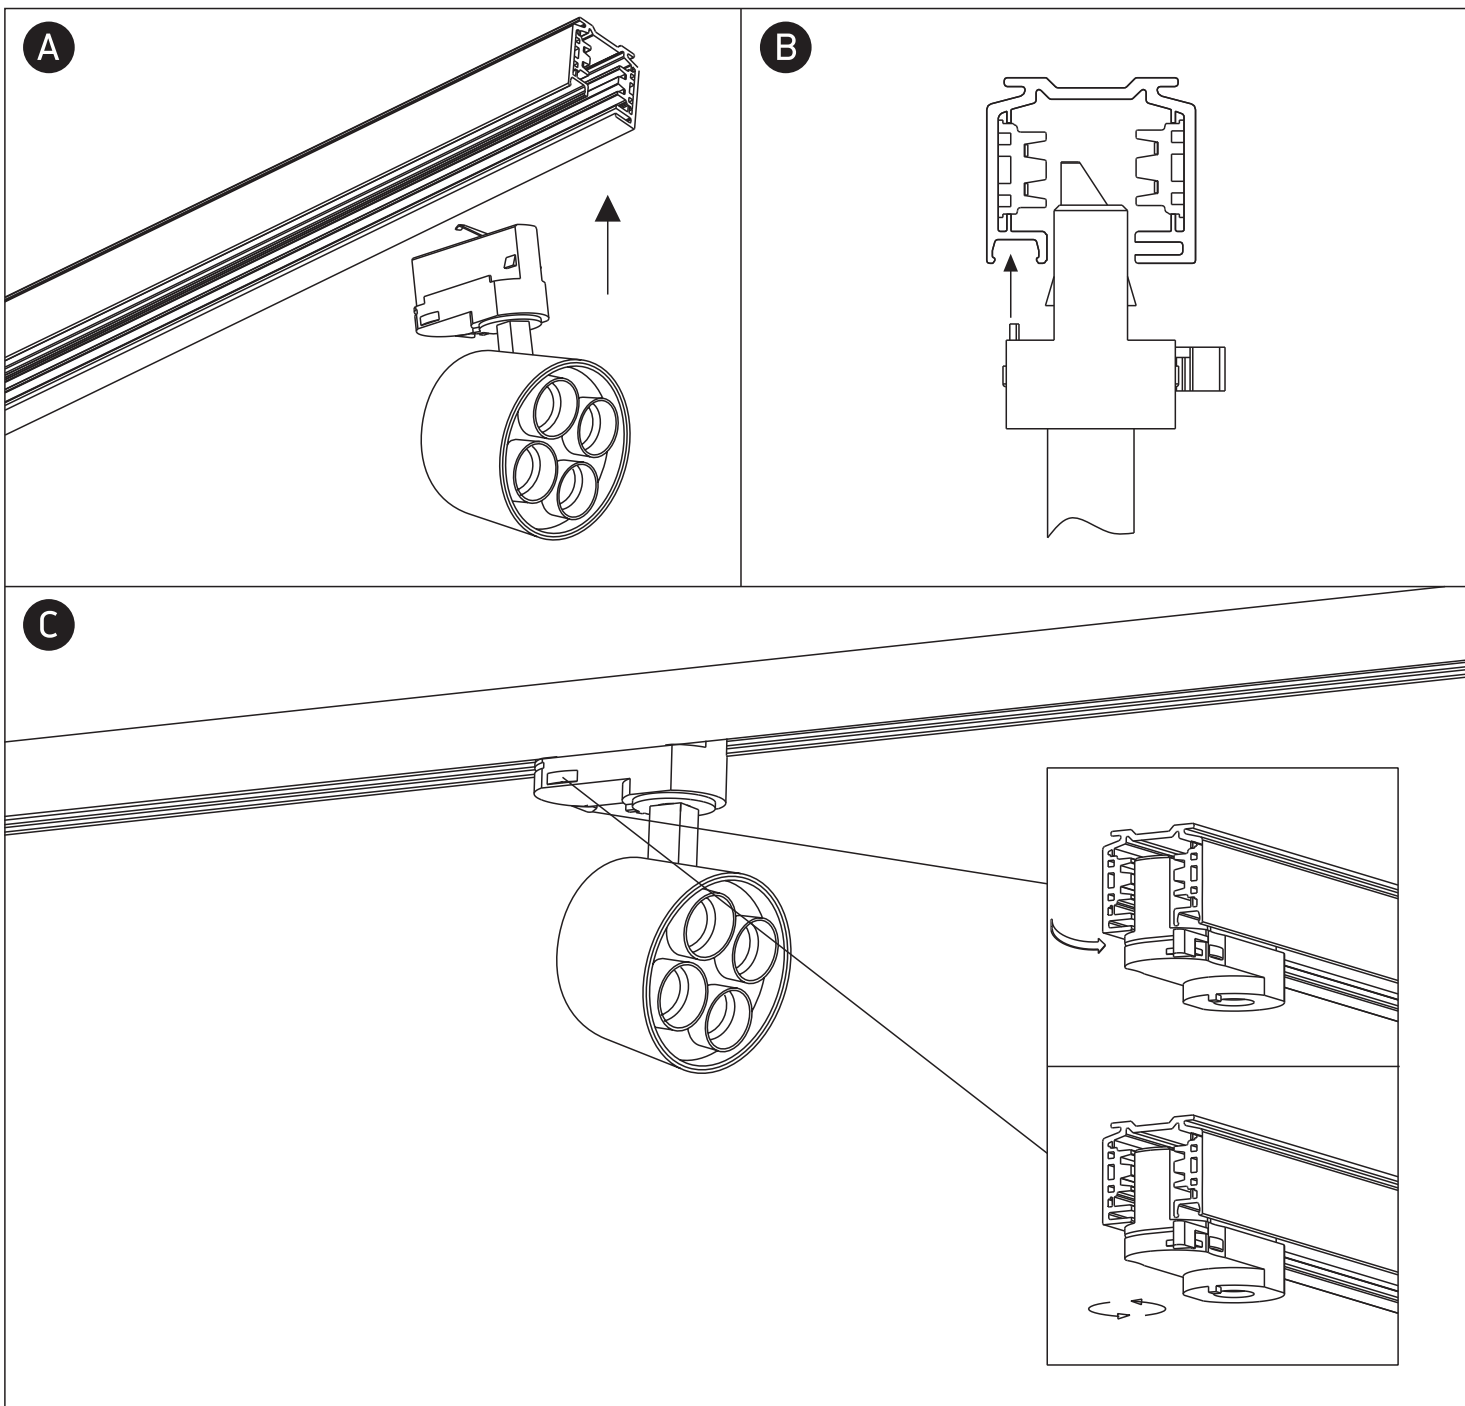

INSTALLATION MANUAL

65656CT

ecotrackspot

DARK LIGHT

230V | SMD 5050 | 24W | IP20 | Aluminium | Adjustable
Complete with 700mA driver.

90 CRI

one
LIGHT

Warnings: