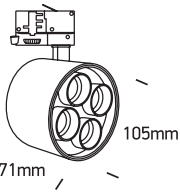

INSTALLATION MANUAL

65656CT

ecotrackspot

DARK LIGHT

230V | SMD 5050 | 24W | IP20 | Aluminium | Adjustable
Complete with 700mA driver.

90 CRI

one
LIGHT

Warnings: