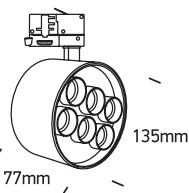

# INSTALLATION MANUAL

65656DT

ecotrackspot

ADJUSTABLE  
DARK LIGHT

230V | SMD 5050 | 36W | IP20 | Aluminium | Adjustable  
Complete with 850mA driver.

90 CRI

one  
LIGHT