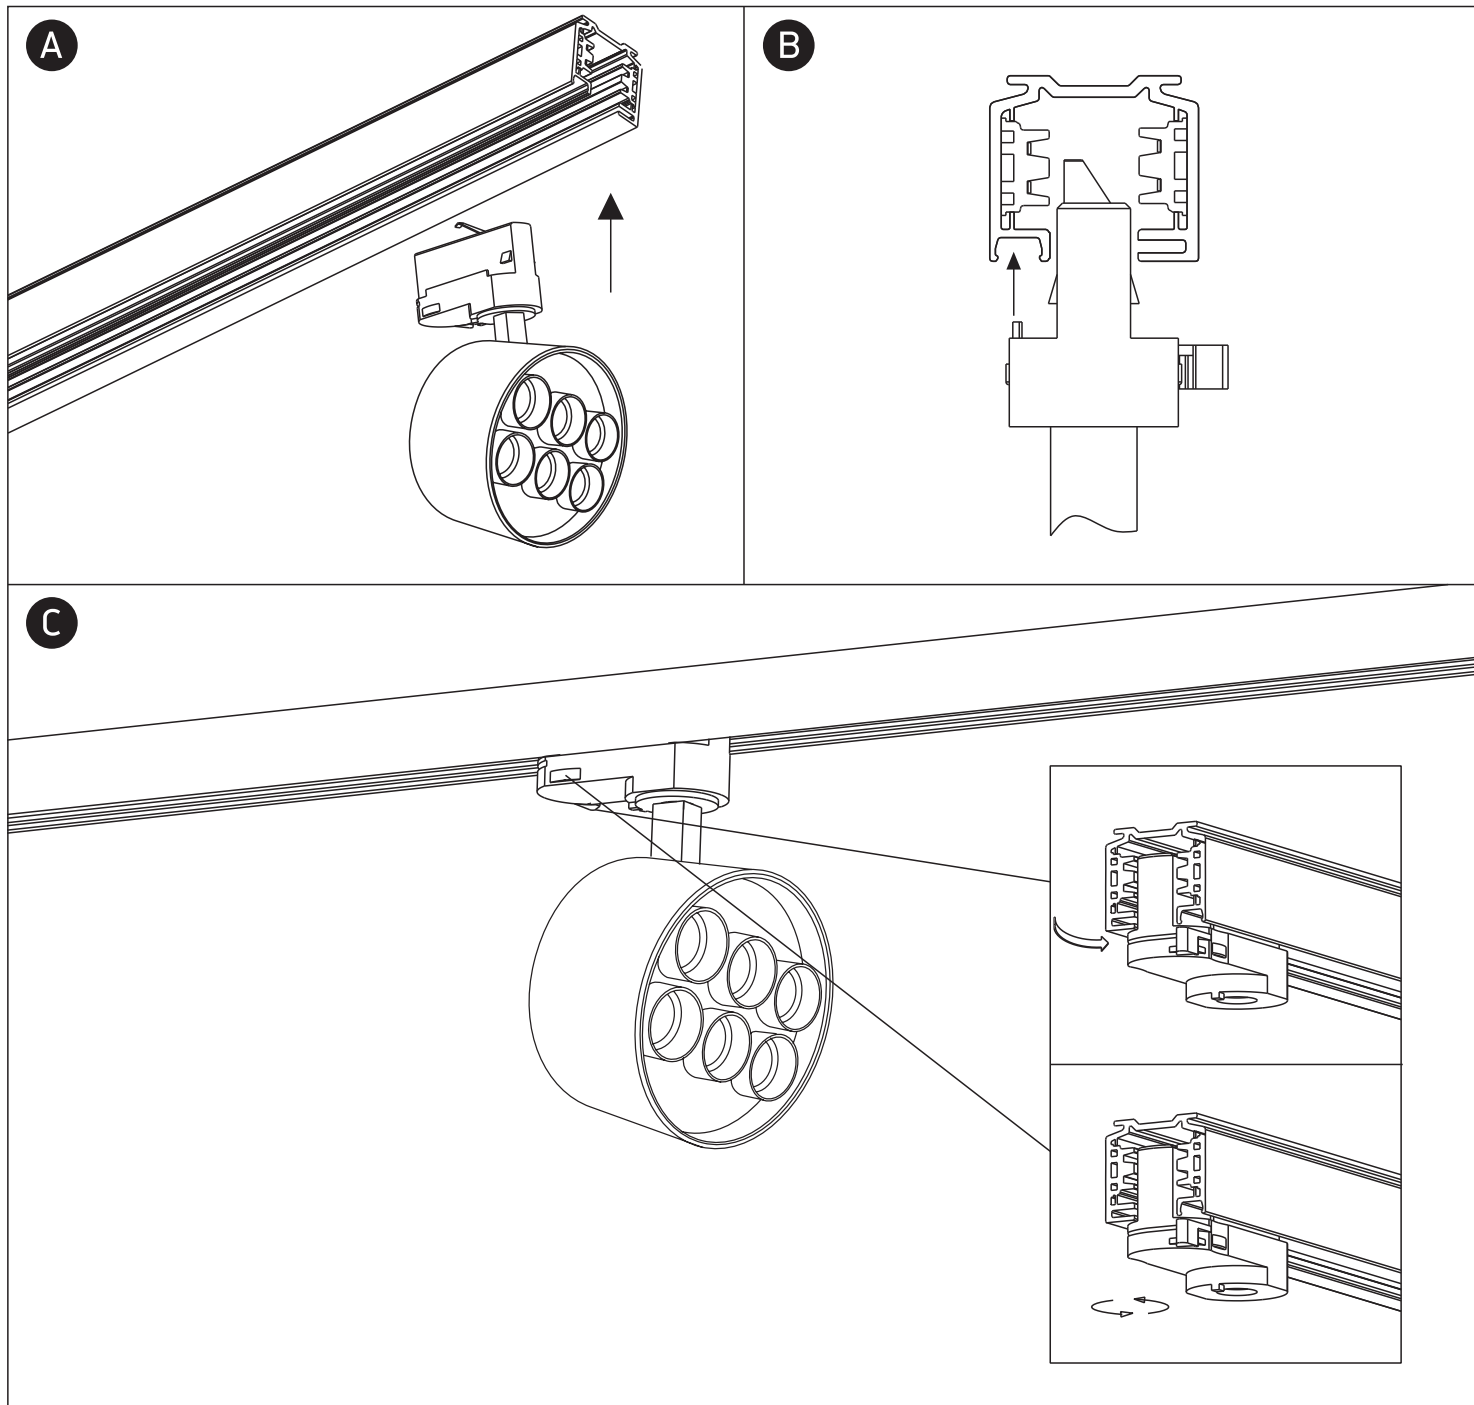

# INSTALLATION MANUAL

65656DT

ecotrackspot

ADJUSTABLE  
DARK LIGHT

230V | SMD 5050 | 36W | IP20 | Aluminium | Adjustable  
Complete with 850mA driver.

90 CRI

one  
LIGHT