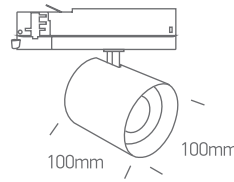

INSTALLATION MANUAL

65660BTL

230V | COB LED | 35W | 50/60Hz | IP20 | Dimmable
Aluminium | DALI

Complete with 850mA driver.

90 CRI

Warnings:

1. Make sure that the product is installed properly before connecting to electricity.
2. Do not cover the fitting.
3. Maintenance and installation should only be carried out by a professional electrician.