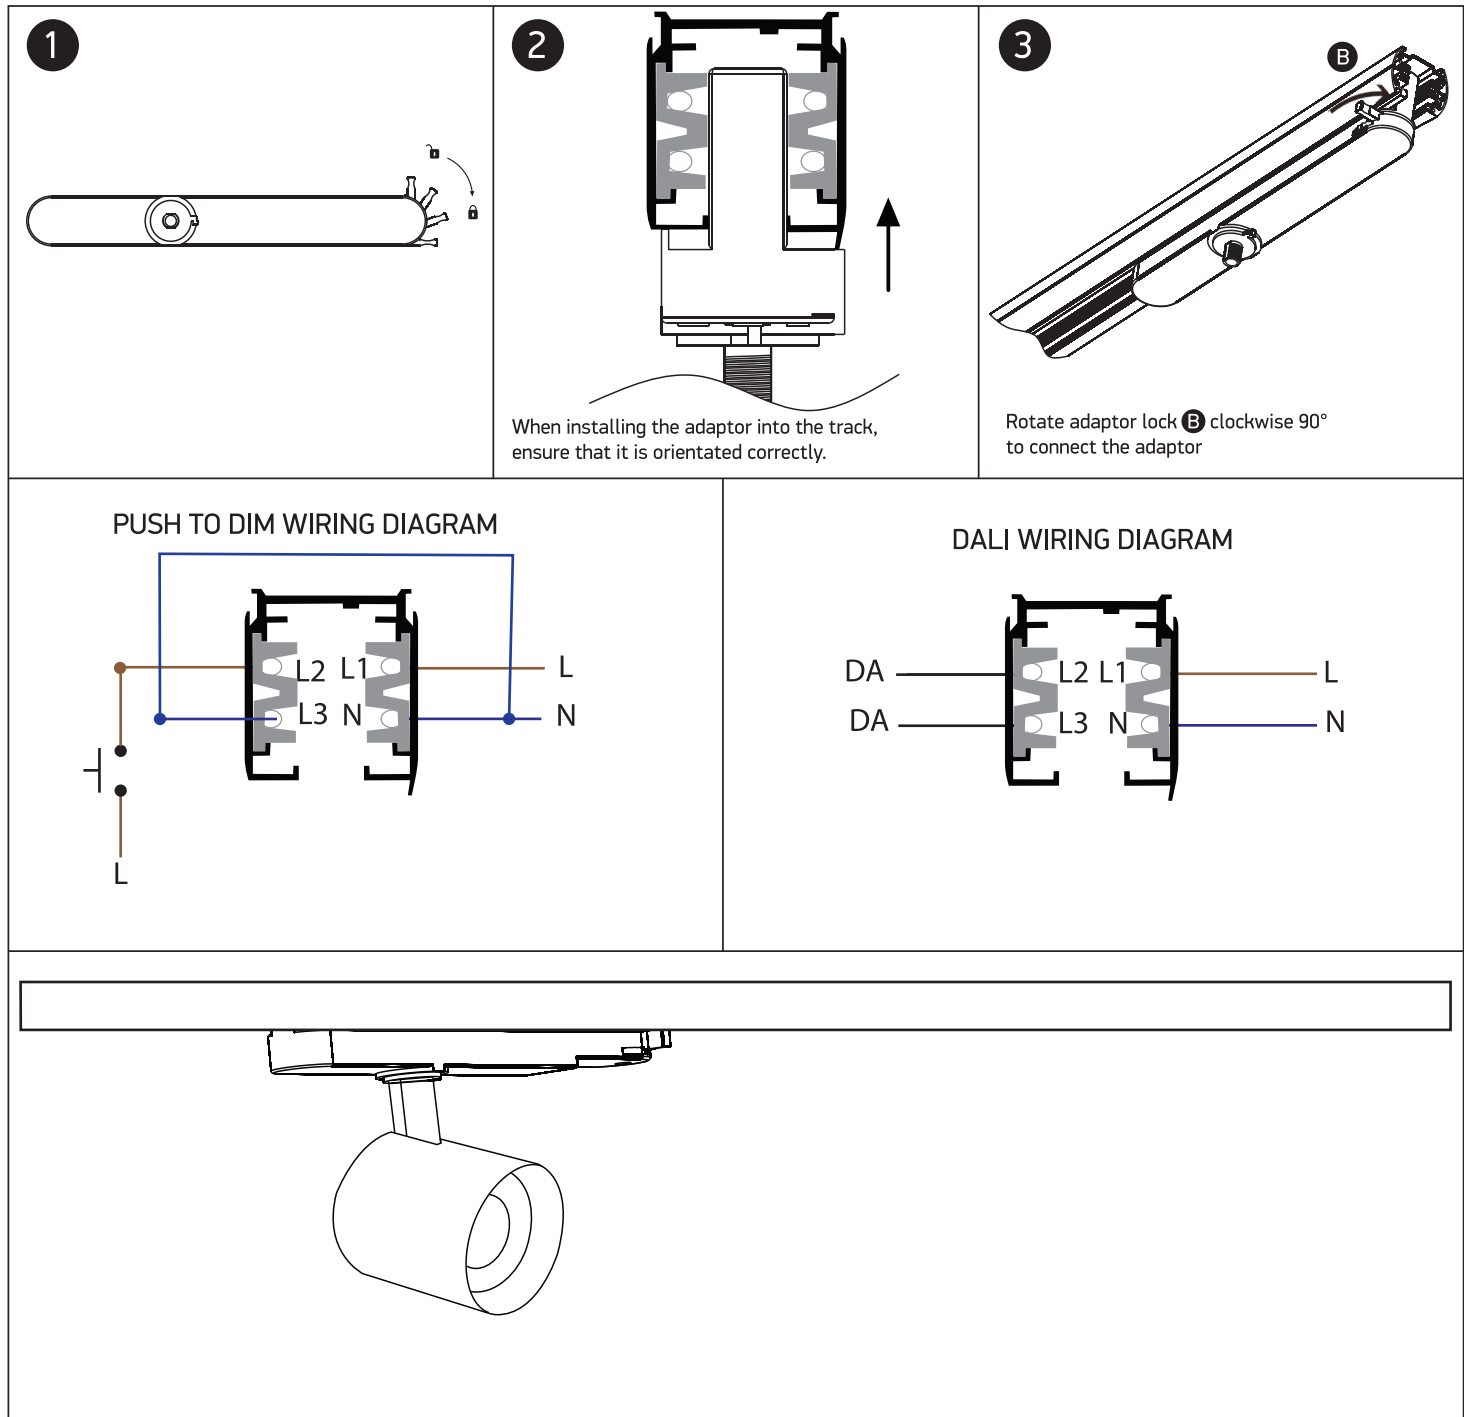

INSTALLATION MANUAL

65660BTL

230V | COB LED | 35W | 50/60Hz | IP20 | Dimmable
Aluminium | DALI

Complete with 850mA driver.

90 CRI

Warnings:

1. Make sure that the product is installed properly before connecting to electricity.
2. Do not cover the fitting.
3. Maintenance and installation should only be carried out by a professional electrician.