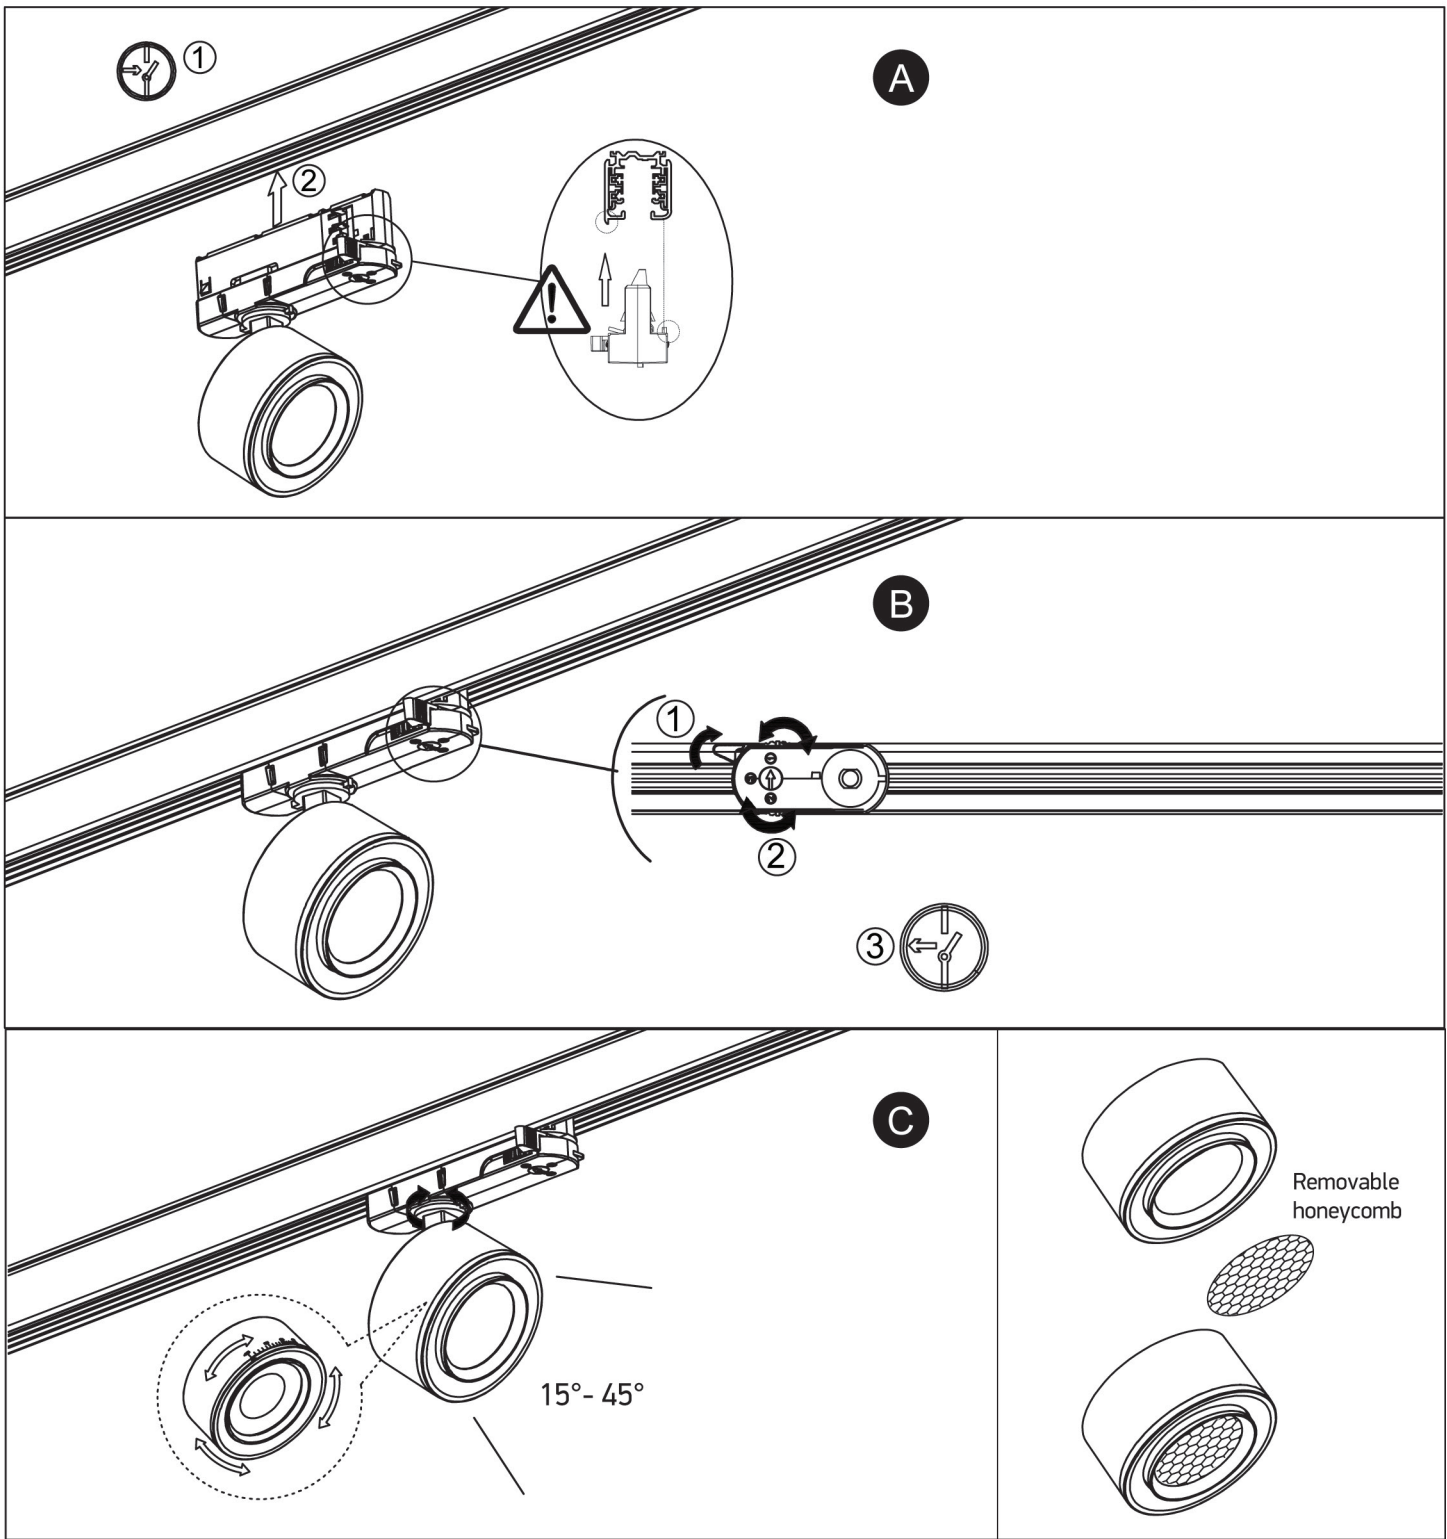

INSTALLATION MANUAL

65662AT

LED
BUILT IN

90
CRI

230V | COB LED | 15W | IP20 | Adjustable beam | Aluminium

Complete with 350mA driver.

one
LIGHT

Warnings: