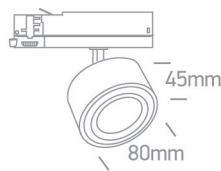

INSTALLATION MANUAL

65662AT

LED
BUILT IN

90
CRI

230V | COB LED | 15W | IP20 | Adjustable beam | Aluminium

Complete with 350mA driver.

one
LIGHT

Warnings: