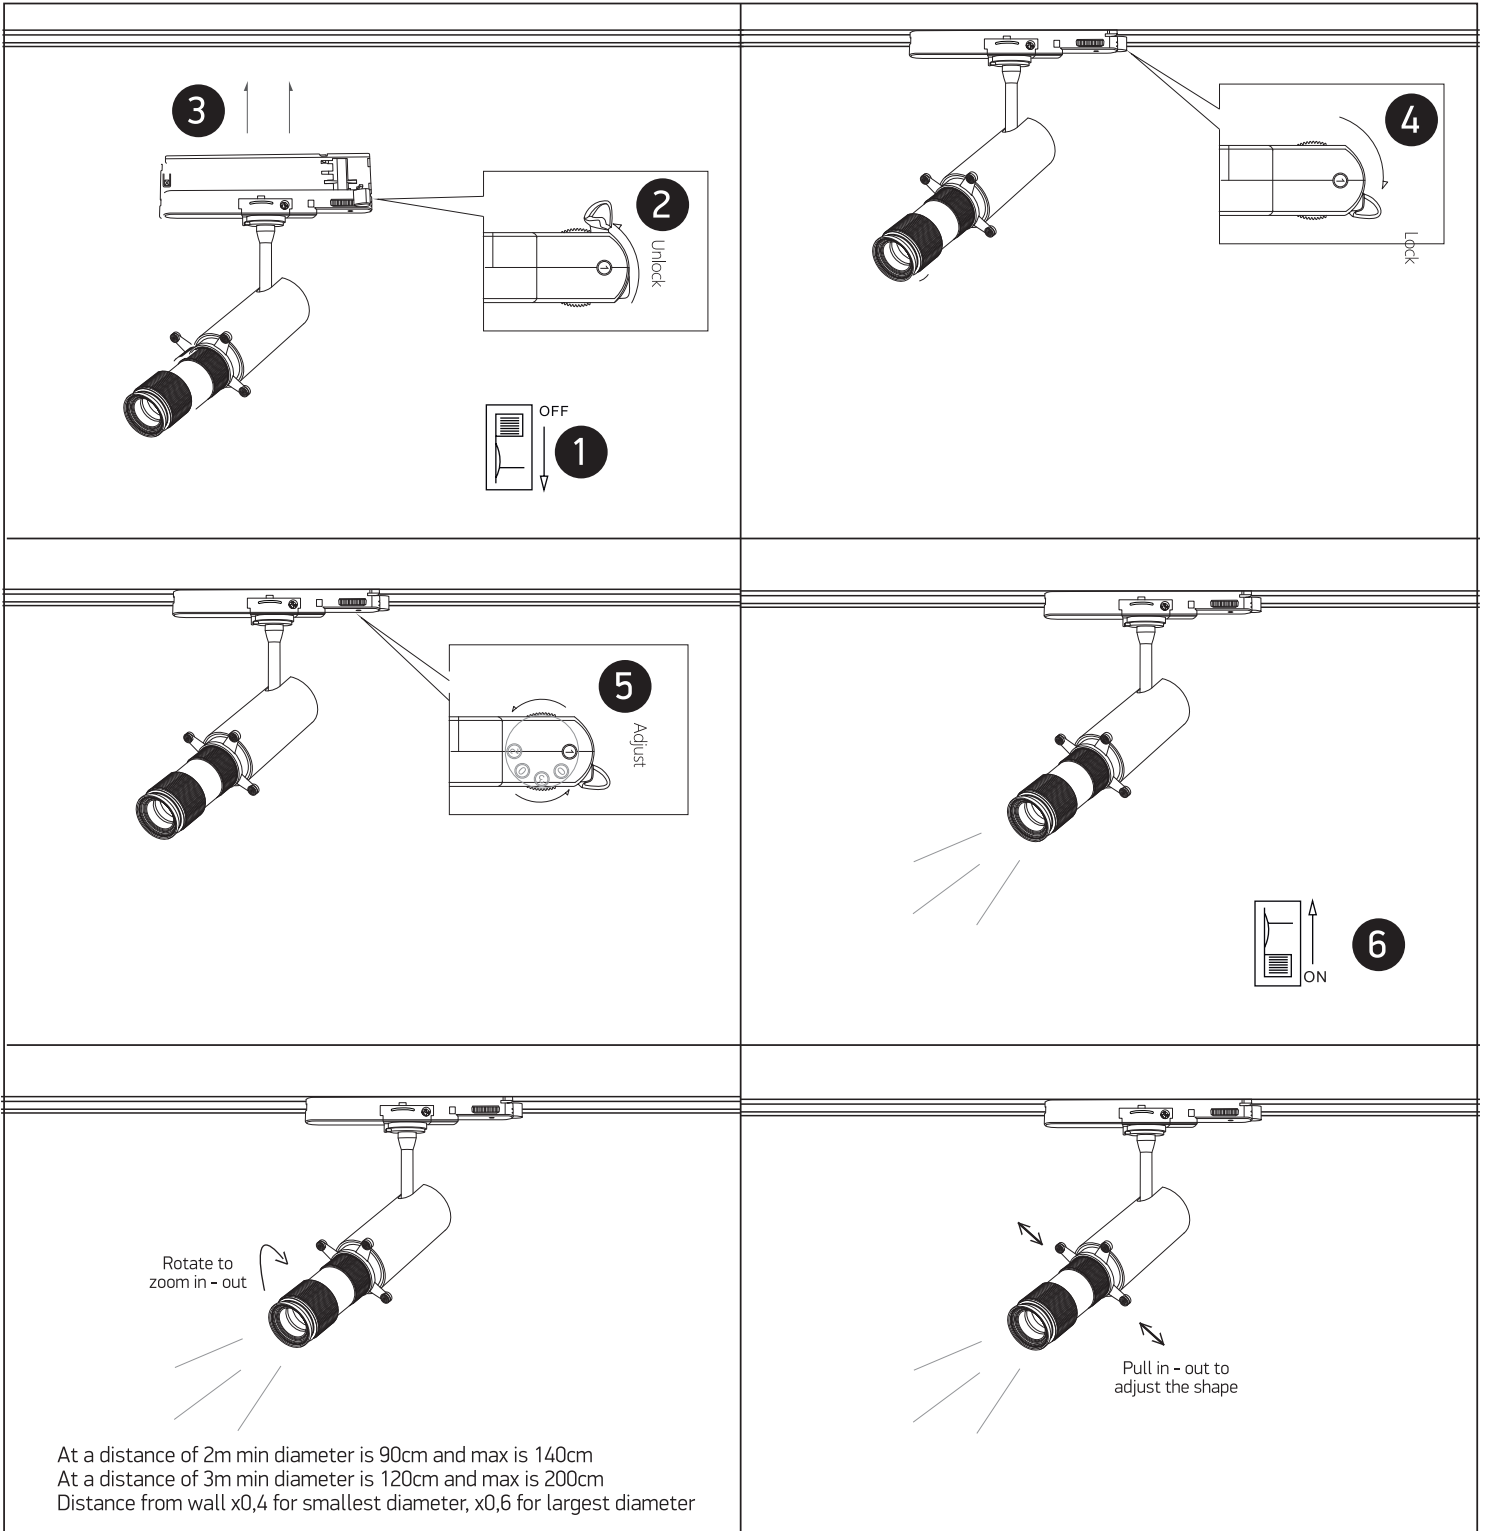

INSTALLATION MANUAL

65668T

230V | COB LED | 12W | IP20 | Adjustable shape beam | Aluminium
Complete with 300mA driver.

90
CRI

Warnings:

1. Make sure that the product is installed properly before connecting to electricity.
2. Do not cover the fitting.
3. Maintenance and installation should only be carried out by a professional electrician.