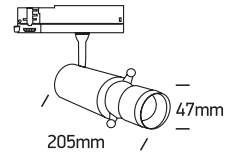

INSTALLATION MANUAL

65668T

230V | COB LED | 12W | IP20 | Adjustable shape beam | Aluminium
Complete with 300mA driver.

90
CRI

Warnings:

1. Make sure that the product is installed properly before connecting to electricity.
2. Do not cover the fitting.
3. Maintenance and installation should only be carried out by a professional electrician.