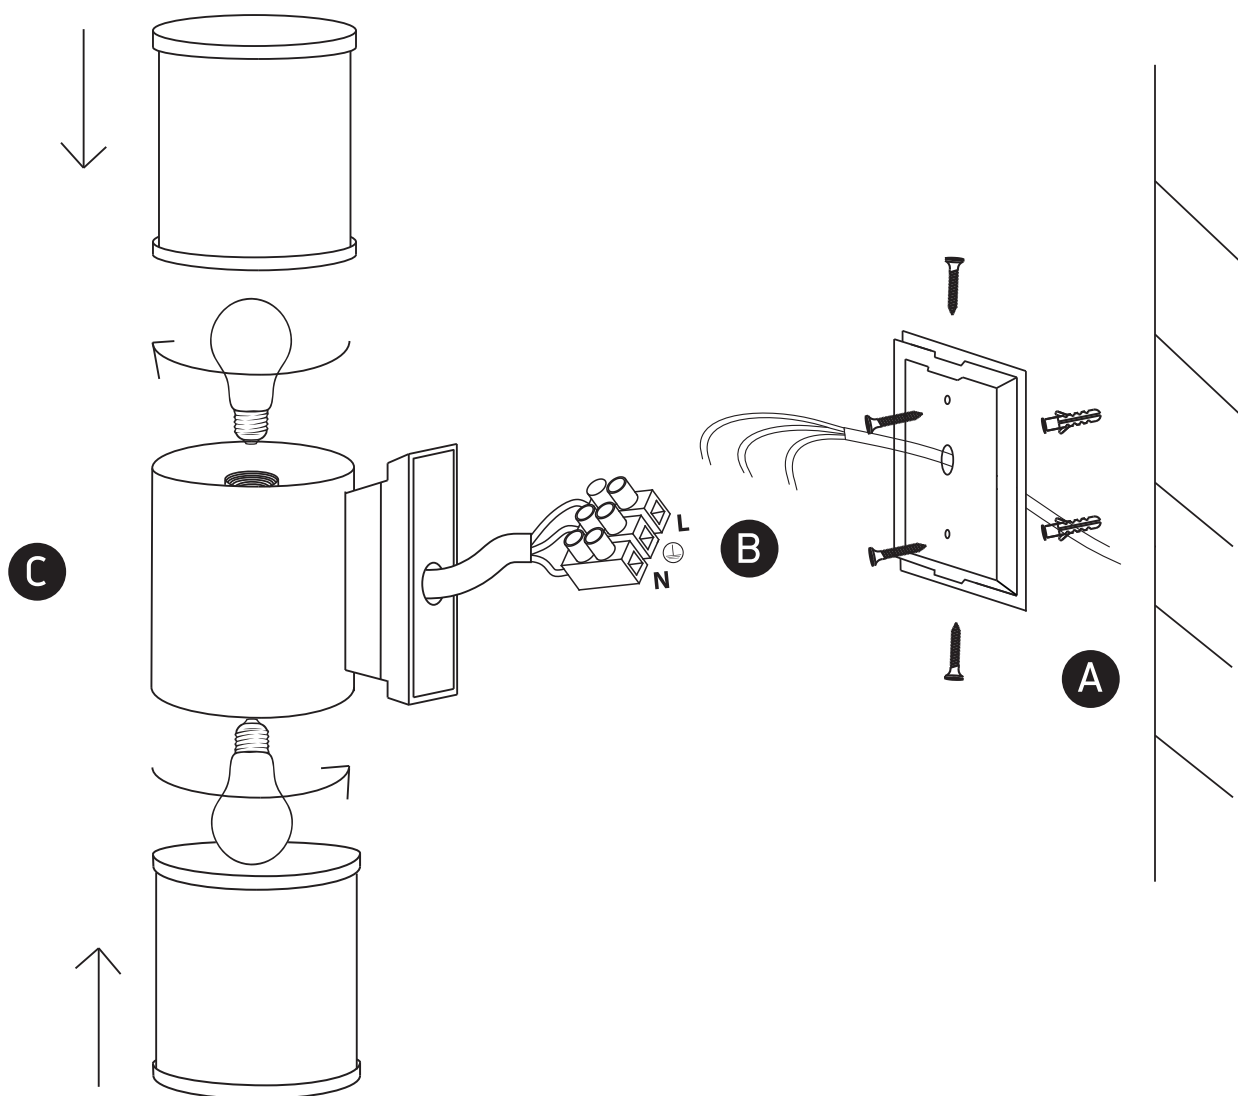

INSTALLATION MANUAL

67098

100-240V | E27 | 2x20W | IP54 | Die cast

Warnings:

1. Make sure that the product is installed properly before connecting to electricity.
2. Do not cover the fitting.
3. Maintenance and installation should only be carried out by a professional electrician.