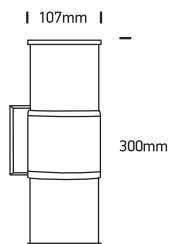

INSTALLATION MANUAL

67098

100-240V | E27 | 2x20W | IP54 | Die cast

Warnings:

1. Make sure that the product is installed properly before connecting to electricity.
2. Do not cover the fitting.
3. Maintenance and installation should only be carried out by a professional electrician.