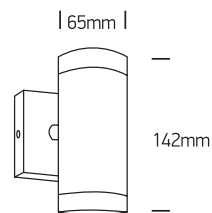

INSTALLATION MANUAL

67130

100-240V | MR16 | GU10 | 2x10W | IP54 | Die cast

Warnings:

1. Make sure that the product is installed properly before connecting to electricity.
2. Do not cover the fitting.
3. Maintenance and installation should only be carried out by a professional electrician.