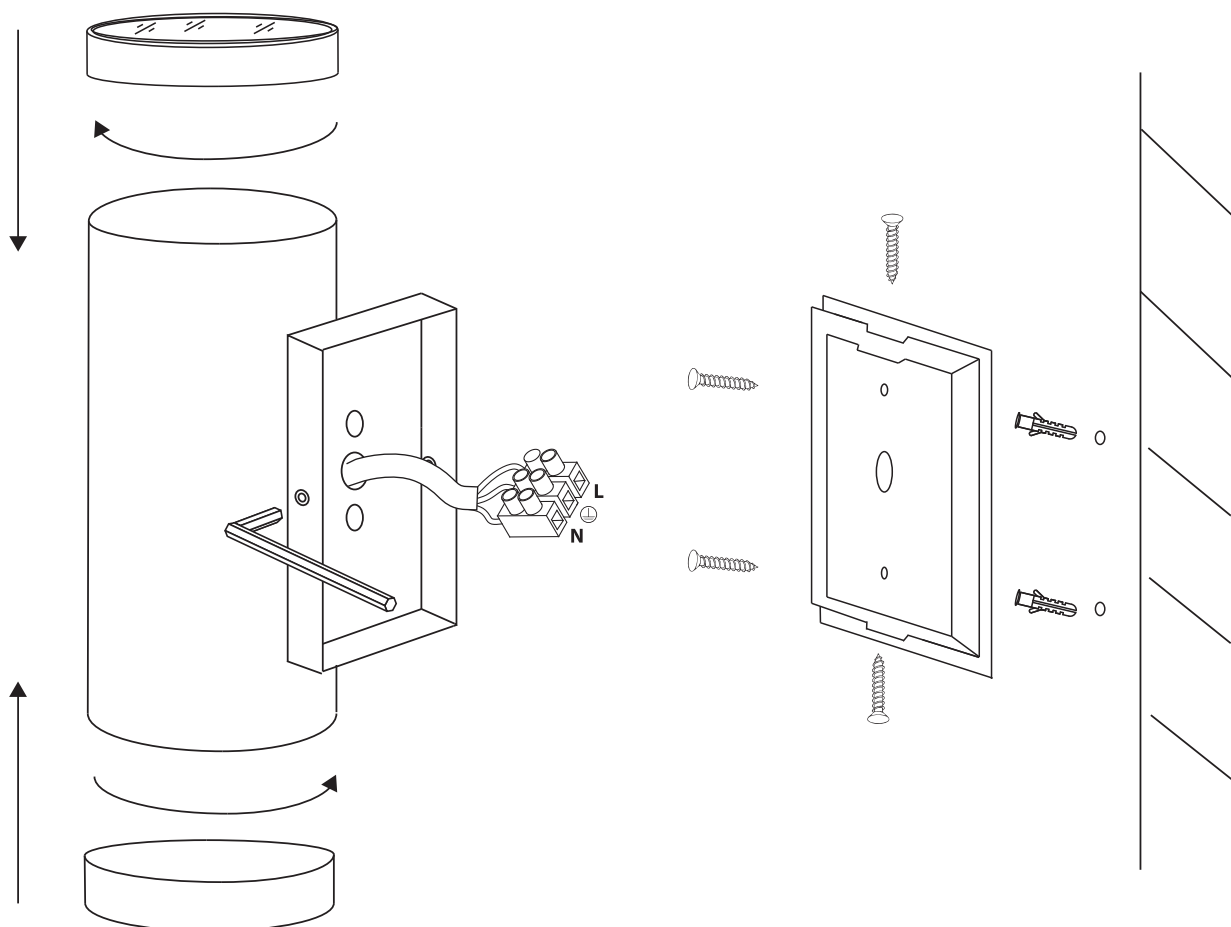

INSTALLATION MANUAL

67130

100-240V | MR16 | GU10 | 2x10W | IP54 | Die cast

Warnings:

1. Make sure that the product is installed properly before connecting to electricity.
2. Do not cover the fitting.
3. Maintenance and installation should only be carried out by a professional electrician.