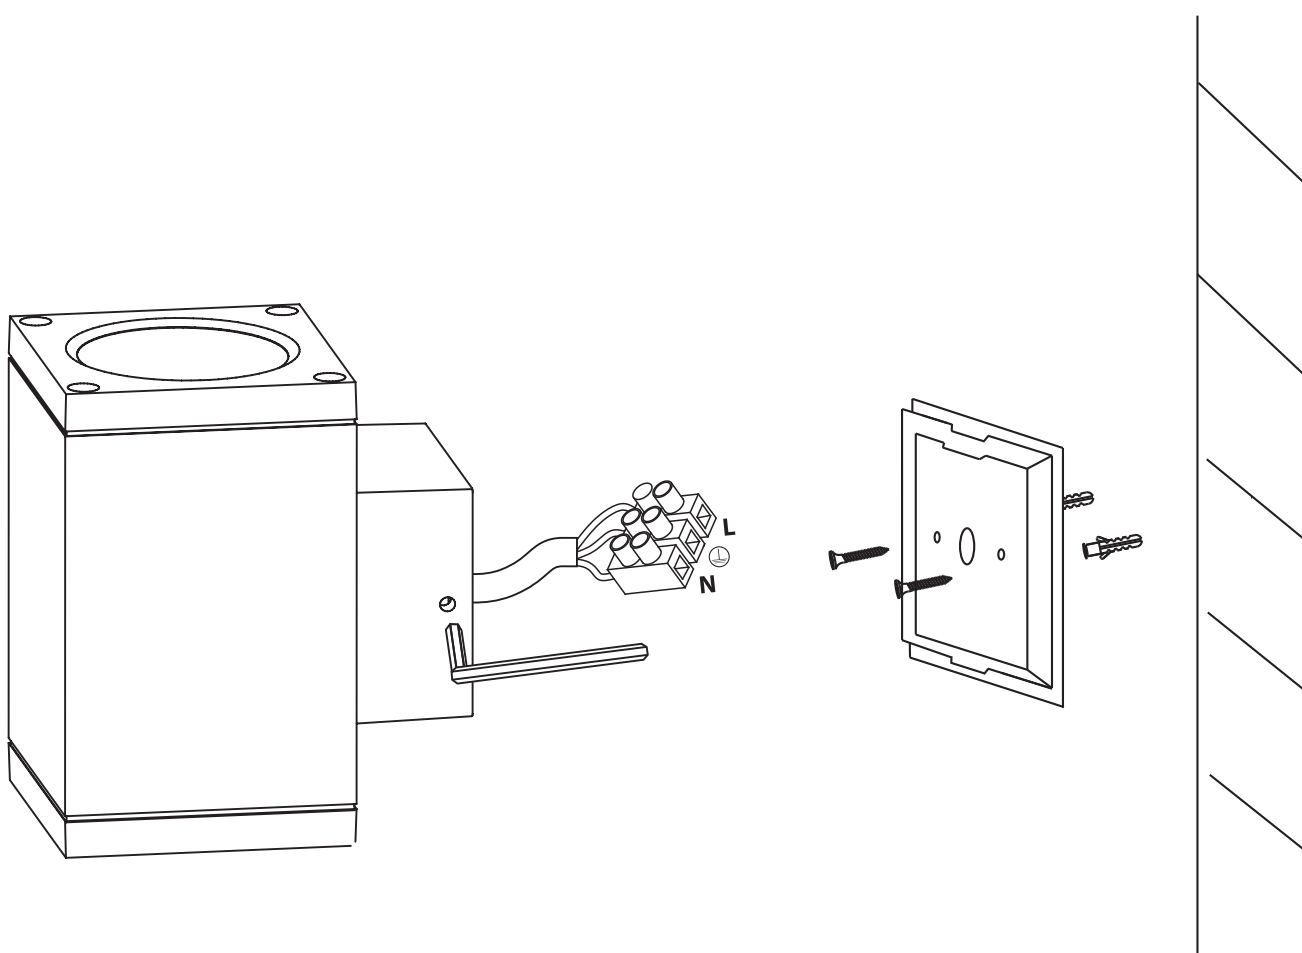

INSTALLATION MANUAL

67138A

ecolight

230V | 2x6W | IP54 | Die cast
Complete with driver.

Warnings:

1. Make sure that the product is installed properly before connecting to electricity.
2. Do not cover the fitting.
3. Maintenance and installation should only be carried out by a professional electrician.