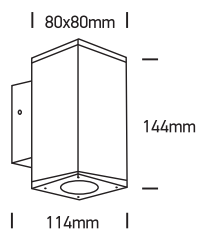

INSTALLATION MANUAL

67138A

ecolight

230V | 2x6W | IP54 | Die cast
Complete with driver.

Warnings:

1. Make sure that the product is installed properly before connecting to electricity.
2. Do not cover the fitting.
3. Maintenance and installation should only be carried out by a professional electrician.