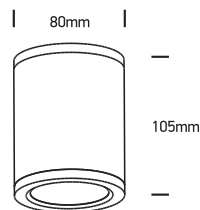

# INSTALLATION MANUAL

67138C

**ecolight**

Ra>80

100-240V | 6W | IP54 | Die cast  
Complete with driver.

**one**  
LIGHT