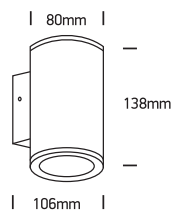

INSTALLATION MANUAL

67138

ecolight

230V | 2x6W | IP54 | Die cast
Complete with driver.

Warnings:

1. Make sure that the product is installed properly before connecting to electricity.
2. Do not cover the fitting.
3. Maintenance and installation should only be carried out by a professional electrician.