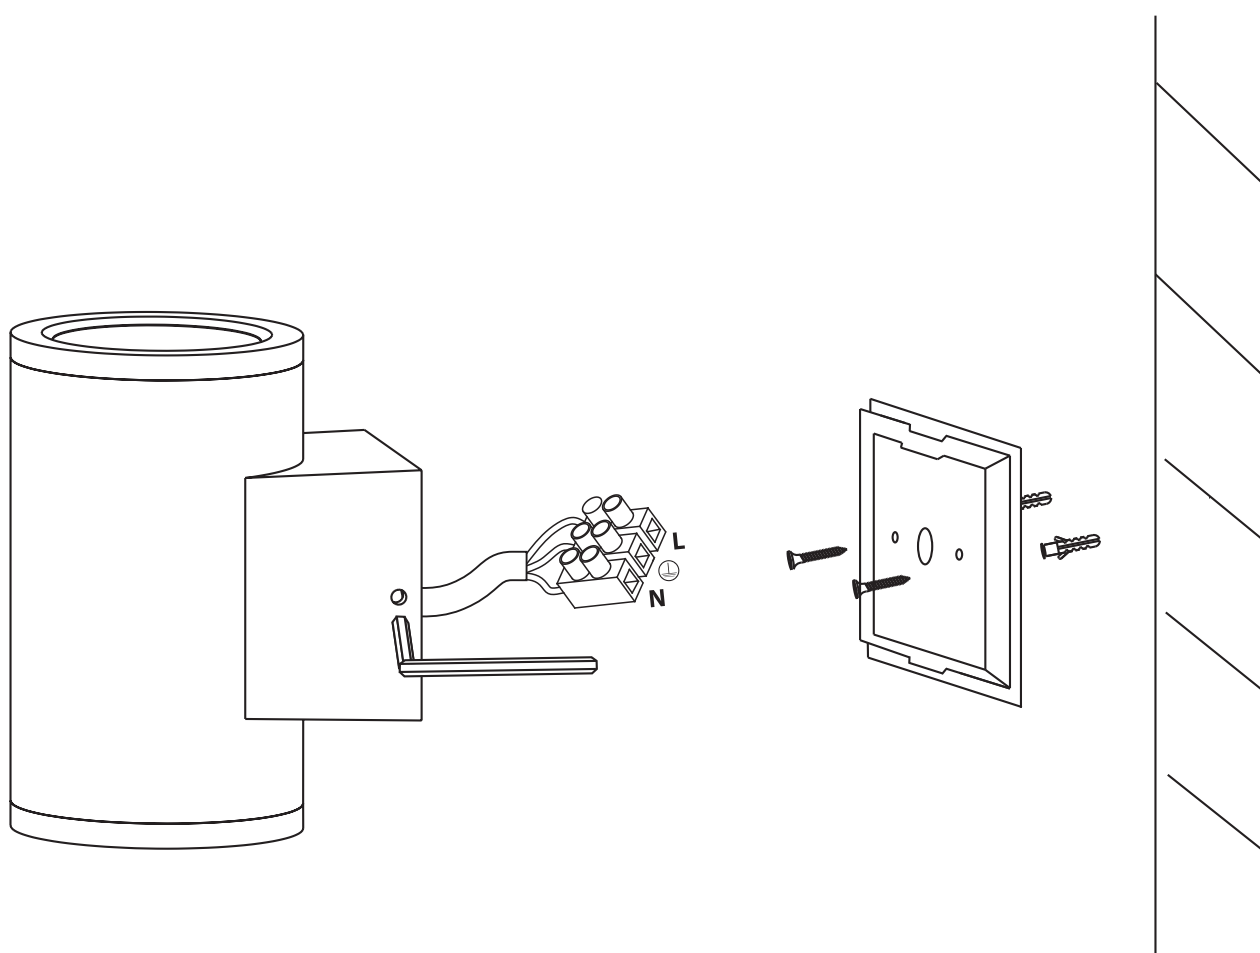

INSTALLATION MANUAL

67138

ecolight

230V | 2x6W | IP54 | Die cast
Complete with driver.

Warnings:

1. Make sure that the product is installed properly before connecting to electricity.
2. Do not cover the fitting.
3. Maintenance and installation should only be carried out by a professional electrician.