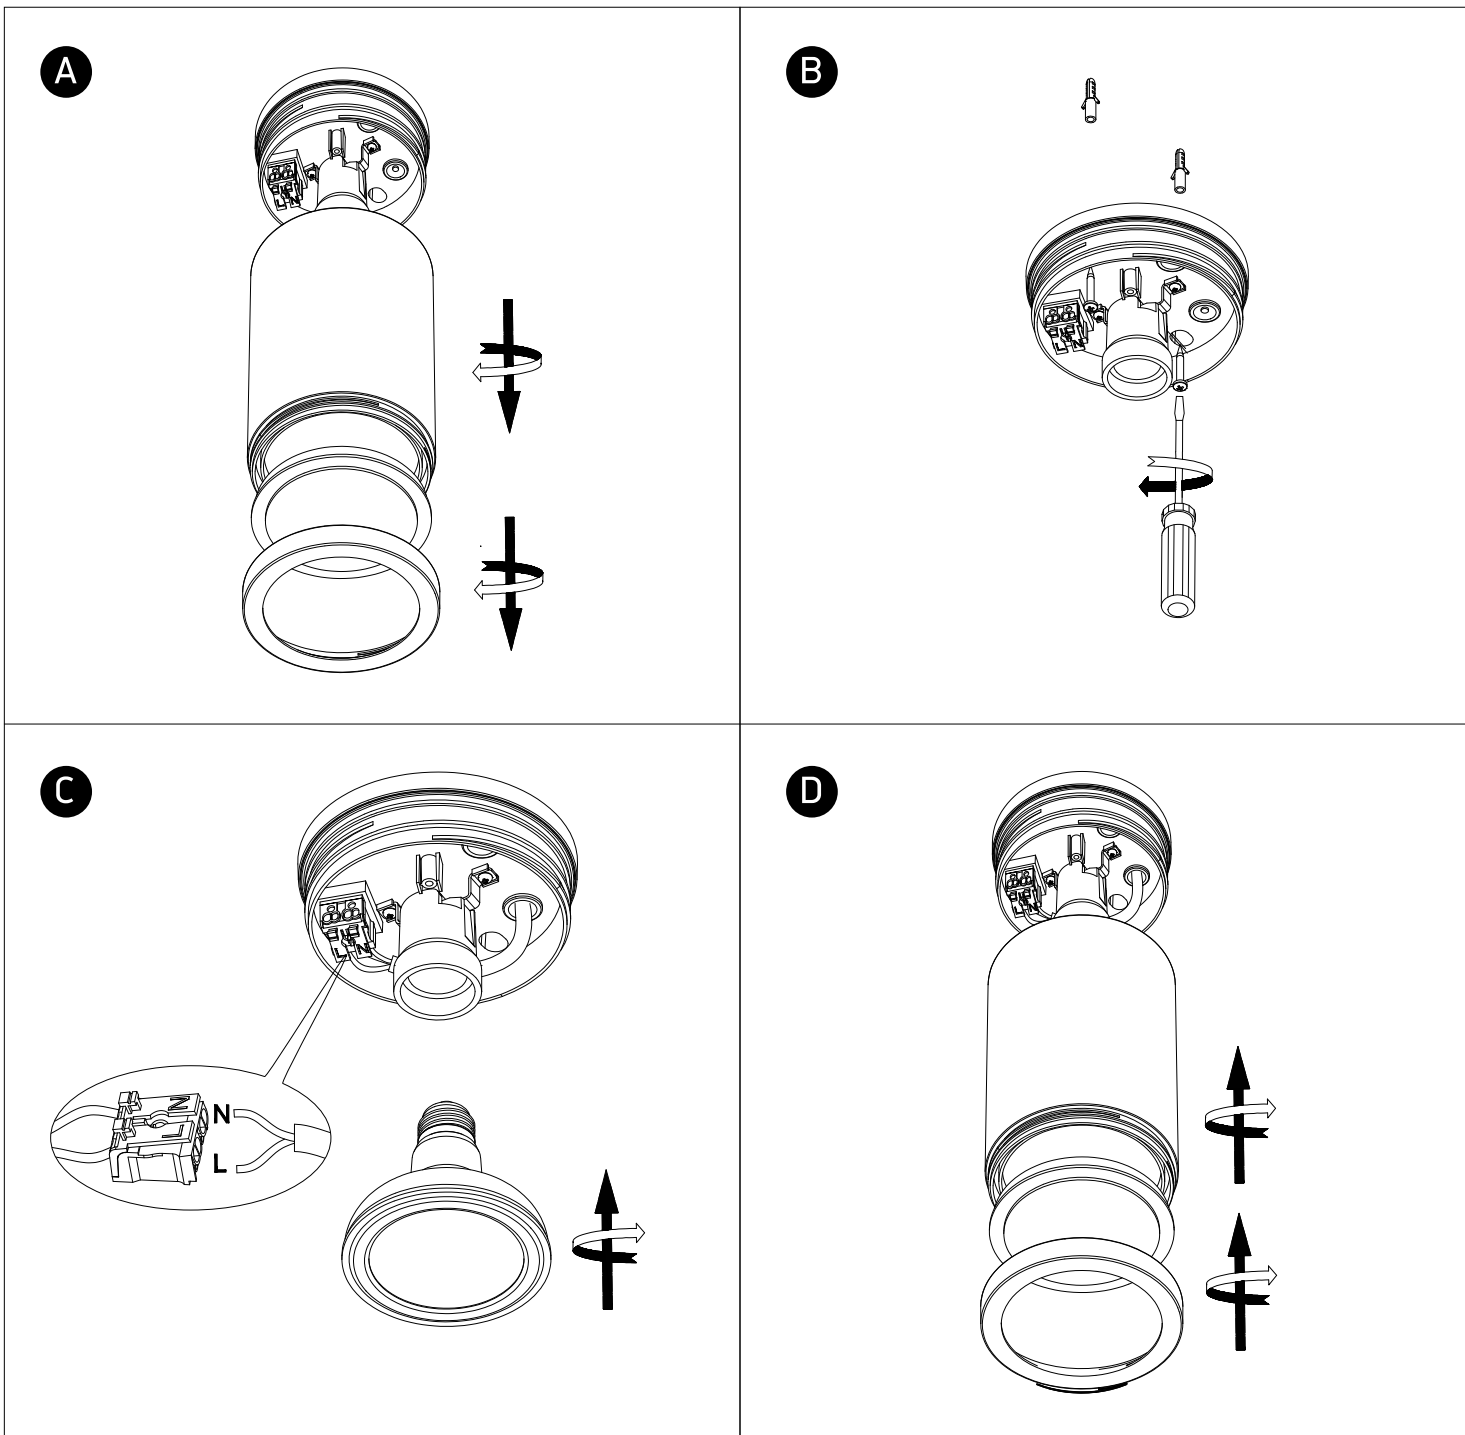

INSTALLATION MANUAL

67142C

100-240V | PAR30 | E27 | 10W | IP65 | ABS + PC

Warnings:

1. Make sure that the product is installed properly before connecting to electricity.
2. Do not cover the fitting.
3. Maintenance and installation should only be carried out by a professional electrician.