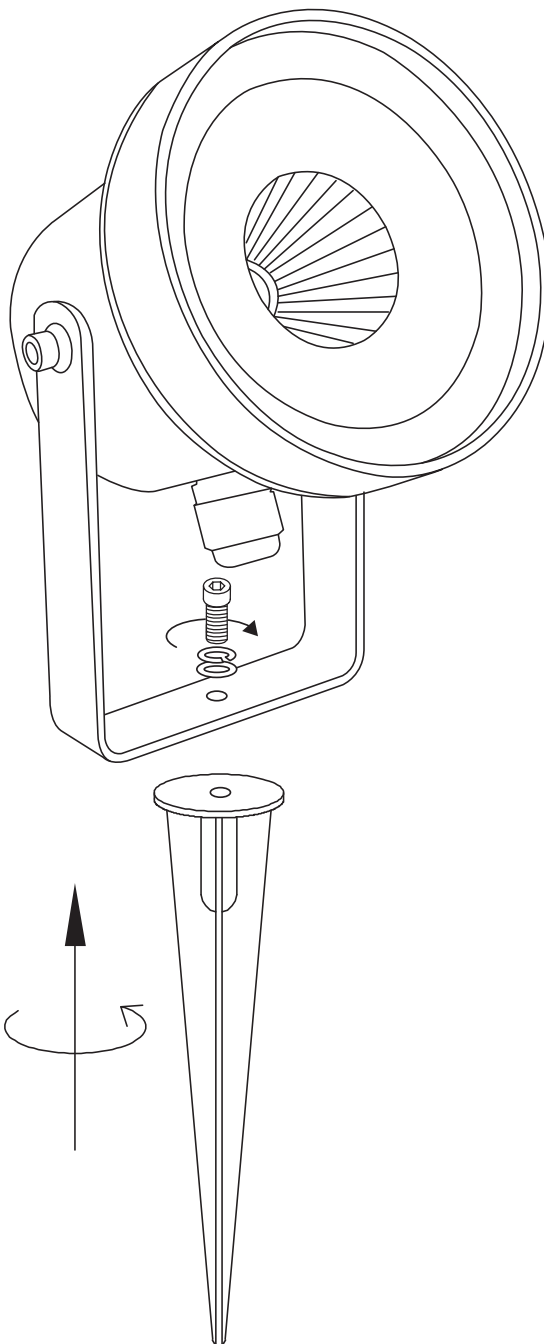

INSTALLATION MANUAL

67196C

ecolight

230V | 9W | IP65 | Die cast | Adjustable

Complete with driver.
Supplied with spike.

85
CRI

150cm

Warnings: