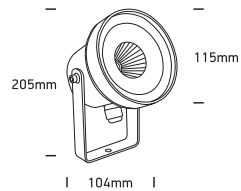

INSTALLATION MANUAL

67196C

ecolight

230V | 9W | IP65 | Die cast | Adjustable

Complete with driver.
Supplied with spike.

85
CRI

150cm

Warnings: