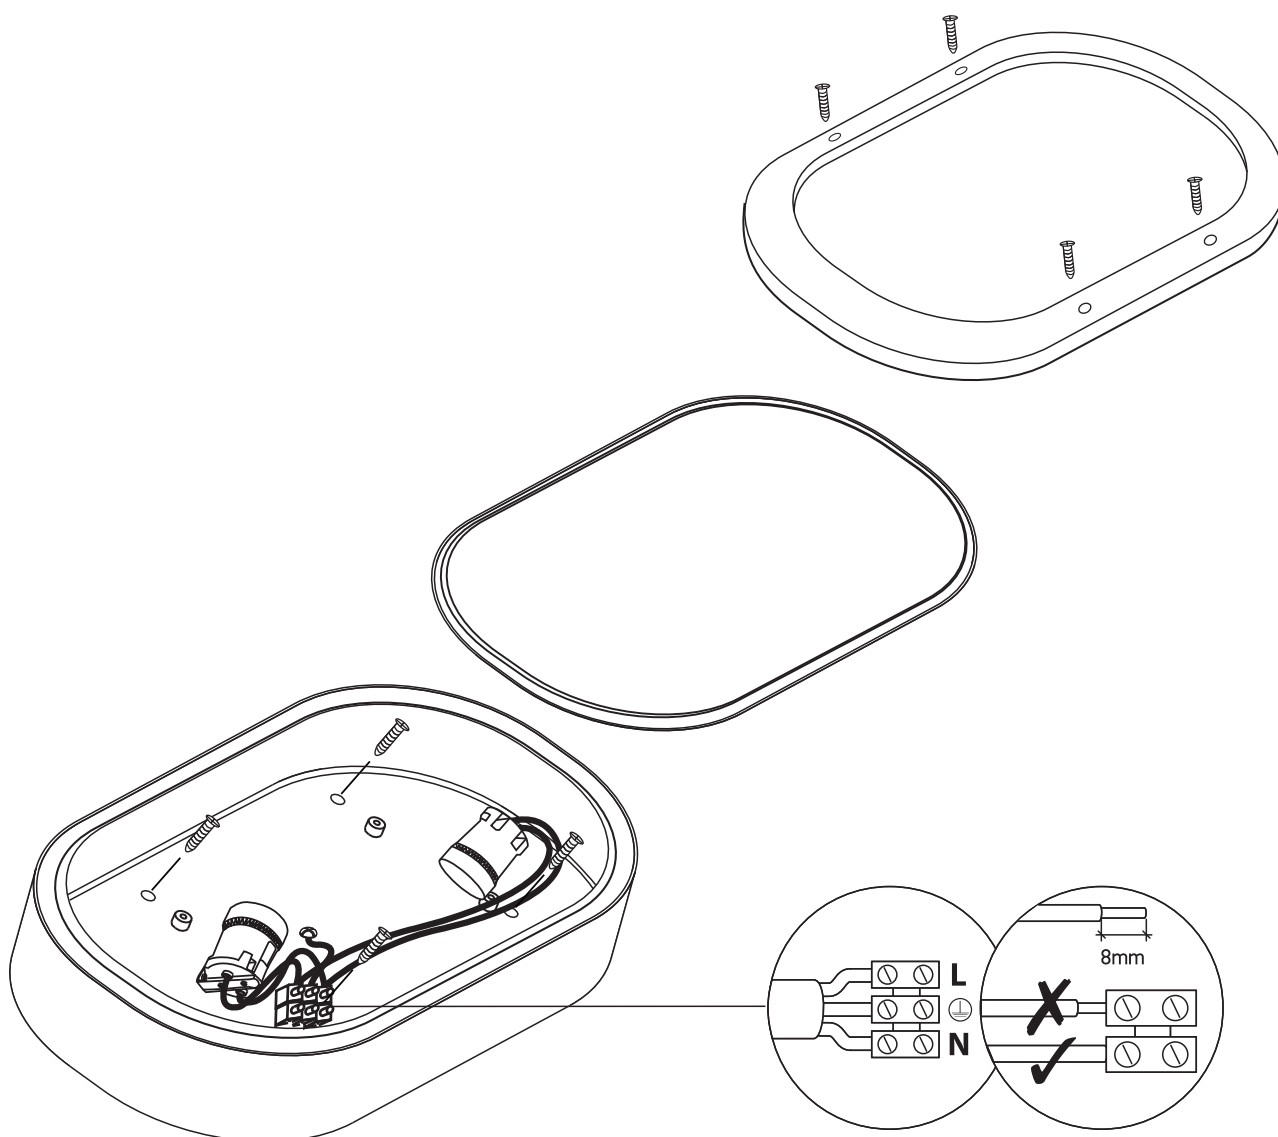

INSTALLATION MANUAL

67204B

273x181mm

80mm

one
LIGHT

100-240V | E27 | 2x20W | IP54 | Die cast

Warnings:

1. Make sure that the product is installed properly before connecting to electricity.
2. Do not cover the fitting.
3. Maintenance and installation should only be carried out by a professional electrician.