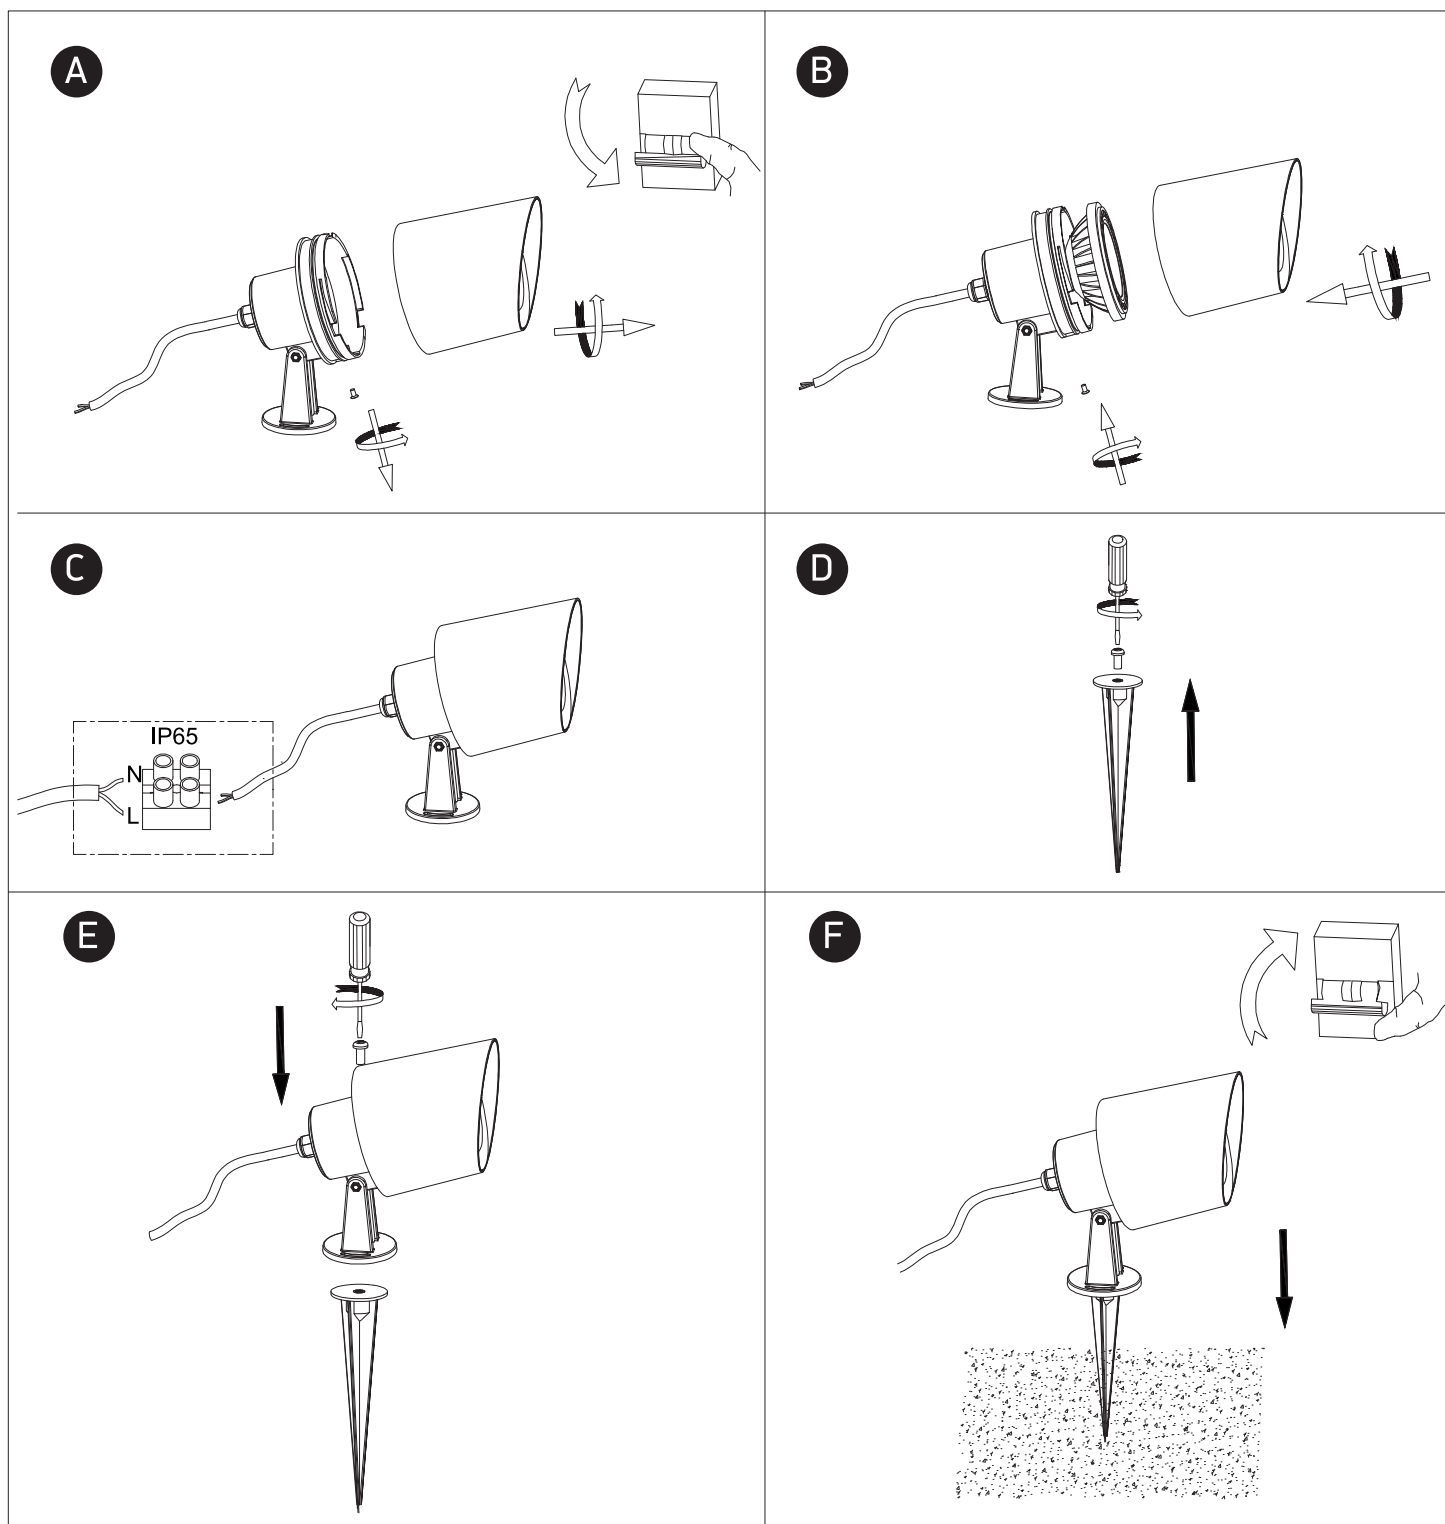

INSTALLATION MANUAL

67204E

100-240V | E27 | PAR30 | 10W | IP65 | ABS + PC

Warnings:

1. Make sure that the product is installed properly before connecting to electricity.
2. Do not cover the fitting.
3. Maintenance and installation should only be carried out by a professional electrician.