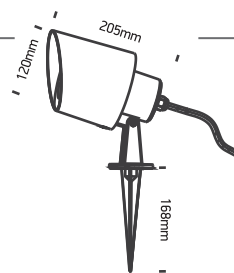

INSTALLATION MANUAL

67204E

100-240V | E27 | PAR30 | 10W | IP65 | ABS + PC

Warnings:

1. Make sure that the product is installed properly before connecting to electricity.
2. Do not cover the fitting.
3. Maintenance and installation should only be carried out by a professional electrician.