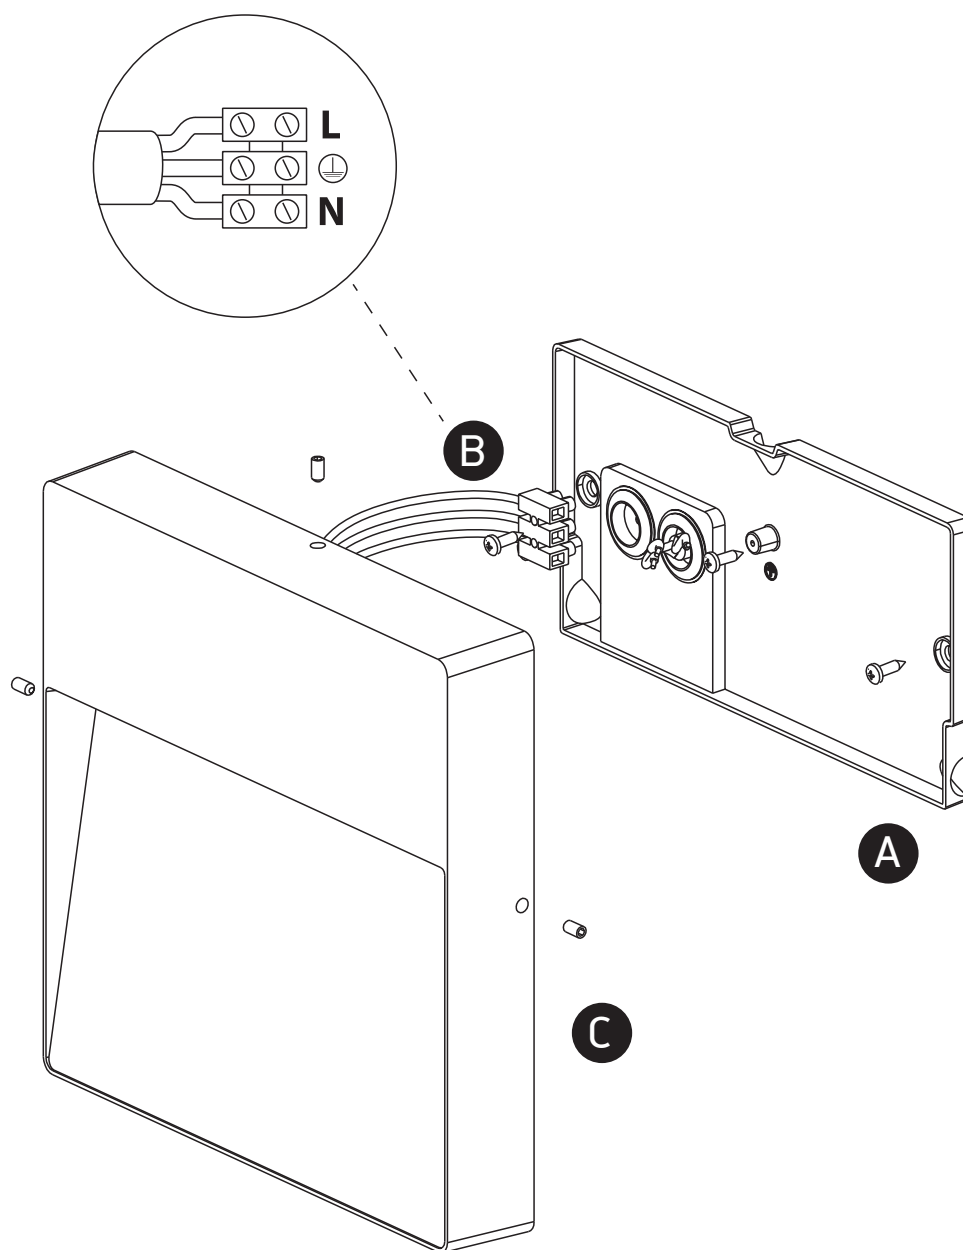

INSTALLATION MANUAL

67360A

LED
BUILT IN

DARK
LIGHT

CE EAC UK
CA

RoHS
COMPLIANT

NOT
DIMMABLE

212x
212mm

36mm

230V | SMD 2835 | 9W | IP54 | Die cast
Complete with 700mA driver.

80
CRI

one
LIGHT

Warnings:

1. Make sure that the product is installed properly before connecting to electricity.
2. Do not cover the fitting.
3. Maintenance and installation should only be carried out by a professional electrician.