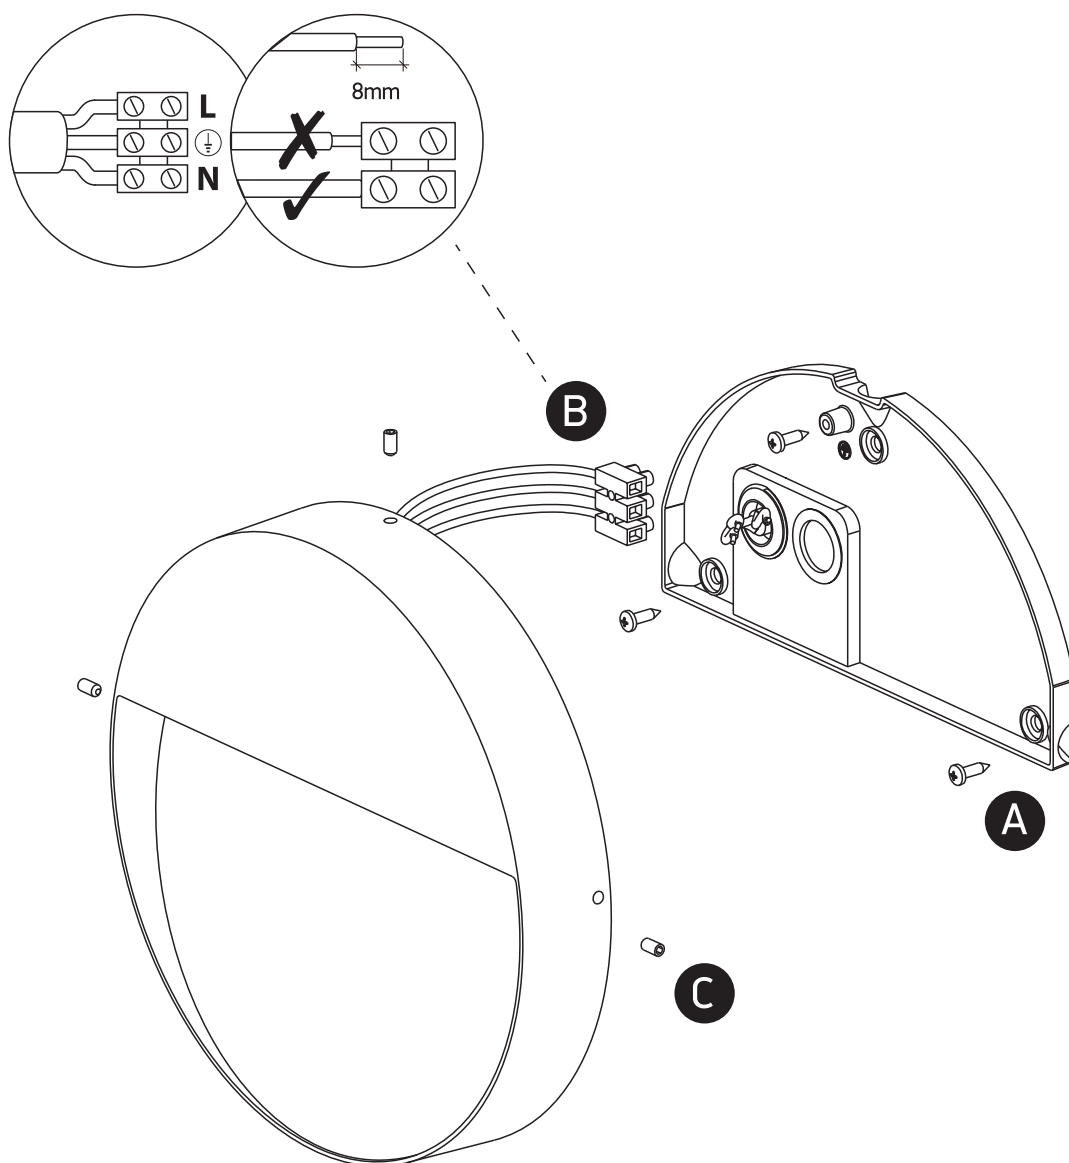

INSTALLATION MANUAL

67360

LED
BUILT IN

← DARK
LIGHT

CE EAC

UK
CA

RoHS
COMPLIANT

NOT
DIMMABLE

230V | SMD LED | 9W | IP54 | Die cast
Complete with 700mA driver.

80
CRI

one
LIGHT

Warnings:

1. Make sure that the product is installed properly before connecting to electricity.
2. Do not cover the fitting.
3. Maintenance and installation should only be carried out by a professional electrician.