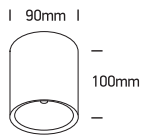

INSTALLATION MANUAL

67380, 67380A

ecolight

80
CRI

Complete with driver

67380: 230V | 10W | IP54 | Aluminium

67380A: 100-240V | 25W | IP54 | Die cast

Warnings: