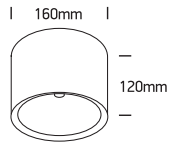

INSTALLATION MANUAL

67380, 67380A

ecolight

80
CRI

Complete with driver

67380: 230V | 10W | IP54 | Aluminium

67380A: 100-240V | 25W | IP54 | Die cast

Warnings: