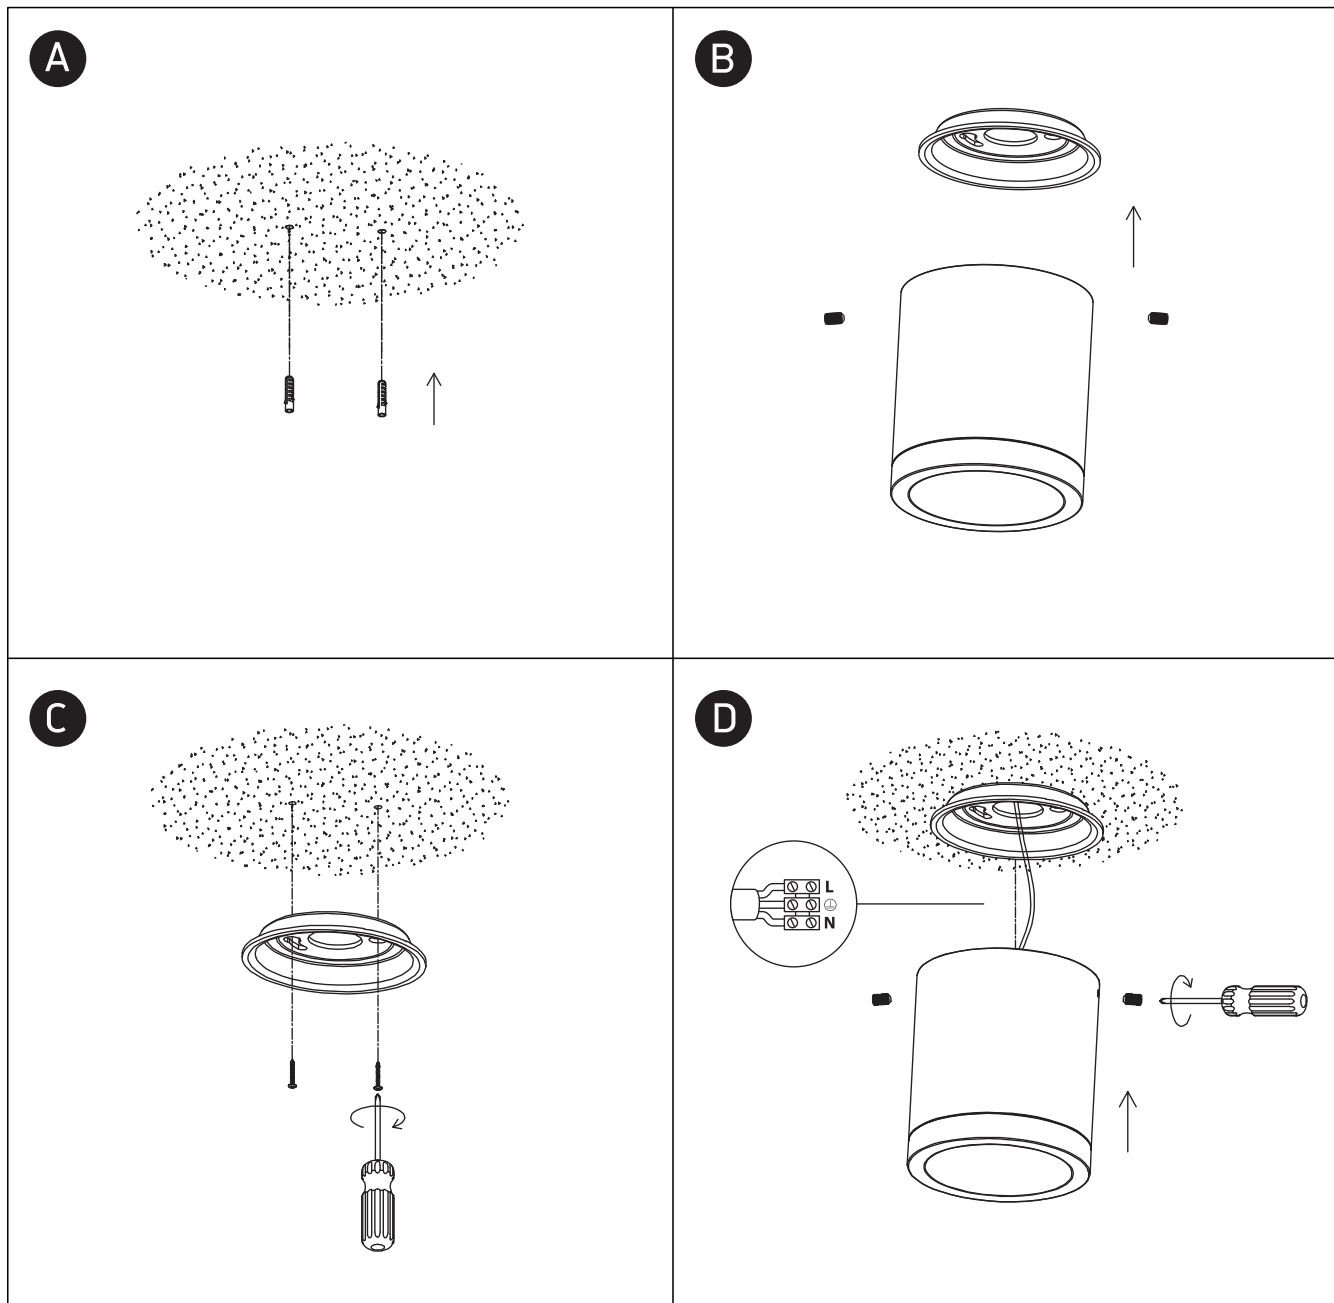

INSTALLATION MANUAL

67380, 67380A

ecolight

80
CRI

Complete with driver

67380: 230V | 10W | IP54 | Aluminium

67380A: 100-240V | 25W | IP54 | Die cast

Warnings: